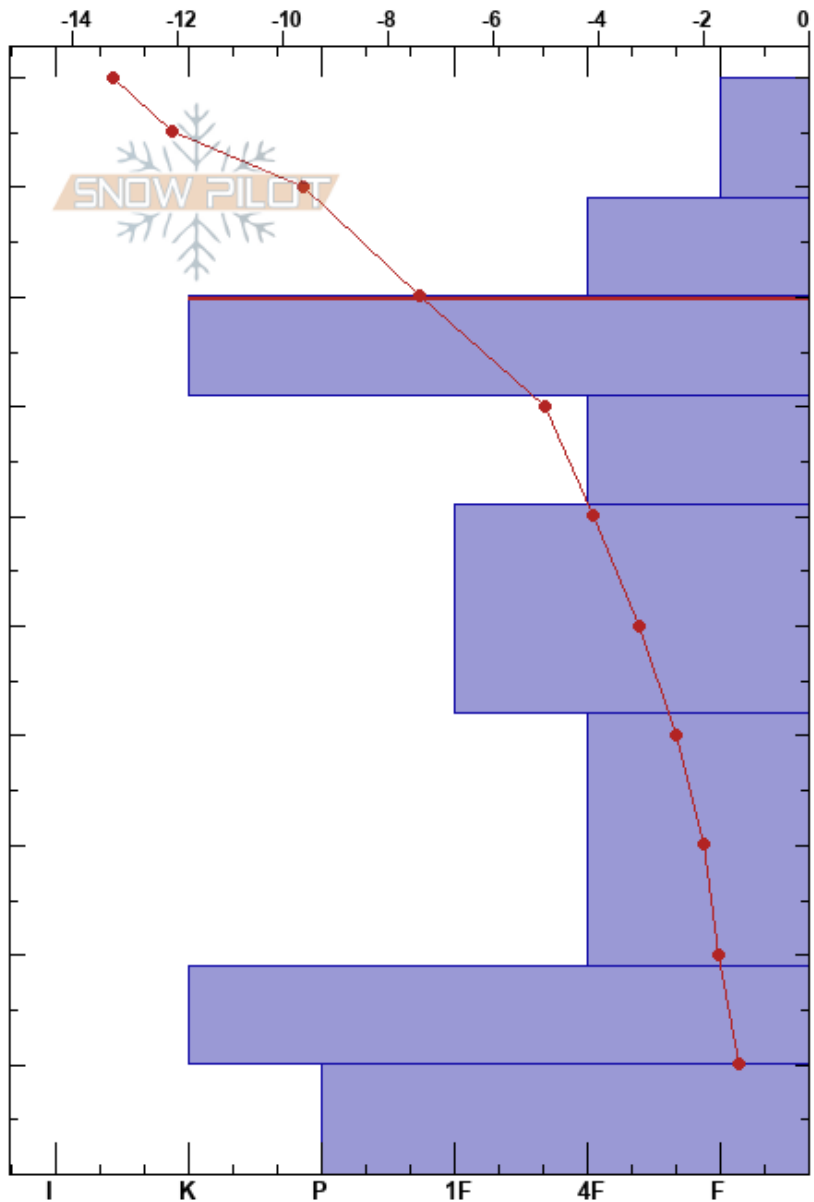

West Willow  
 Silver Valley Area  
 ID  
 Elevation: 5580 ft  
 Aspect: 329°  
 Specifics: We skied slope

morgan winchester  
 12/28/2020 - 12:30pm  
 Co-ord: 47.44760N, -115.77750W  
 Slope Angle: 20°  
 Wind Loading: no

Stability: Fair  
 Air Temperature: -2.8°C  
 Sky Cover: CLR  
 Precipitation: NO  
 Wind: SE Calm

HS:100  
 PF:15 80-71cm:Problematic layer

Crystal Form  
 Size  
 Moisture  
 $\rho$  kg/m<sup>3</sup>  
 Stability tests & Layer comments

Form	Size	Moisture	$\rho$ kg/m <sup>3</sup>	Stability tests & Layer comments
∇	2			
/	0.5			
/	0.5			
○	2			
.	0.3			← CT18, Q3 @71cm
.	0.5			← CT22, Q3 @61cm
⊖	1.5			
⊗	2			
•	1			← ECTX

Notes:

I K P 1F 4F F