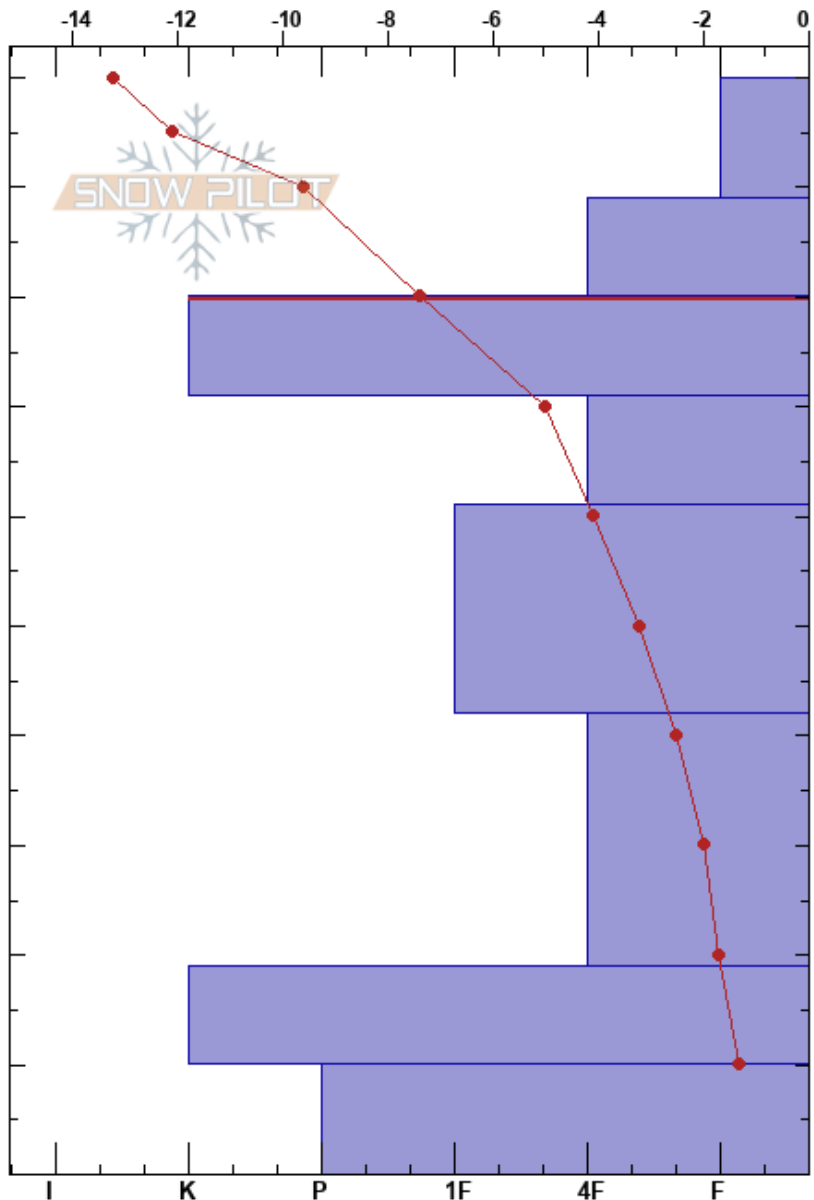

West Willow  
 Silver Valley Area  
 ID  
 Elevation: 5580 ft  
 Aspect: 329°  
 Specifics: We skied slope

morgan winchester  
 12/28/2020 - 12:30pm  
 Co-ord: 47.44760N, -115.77750W  
 Slope Angle: 20°  
 Wind Loading: no

Stability: Fair  
 Air Temperature: -2.8°C  
 Sky Cover: CLR  
 Precipitation: NO  
 Wind: SE Calm

HS:100  
 PF:15  
 80-71cm:Problematic layer

Crystal Form  
 Size  
 Moisture  
 $\rho$  kg/m<sup>3</sup>  
 Stability tests & Layer comments

Form	Size	Moisture	$\rho$ kg/m <sup>3</sup>	Stability tests & Layer comments
∇	2			
/	0.5			
/	0.5			
○	2			
.	0.3			← CT18, Q3 @71cm
.	0.5			← CT22, Q3 @61cm
⊖	1.5			
⊗	2			
•	1			← ECTX

Notes:

I K P 1F 4F F