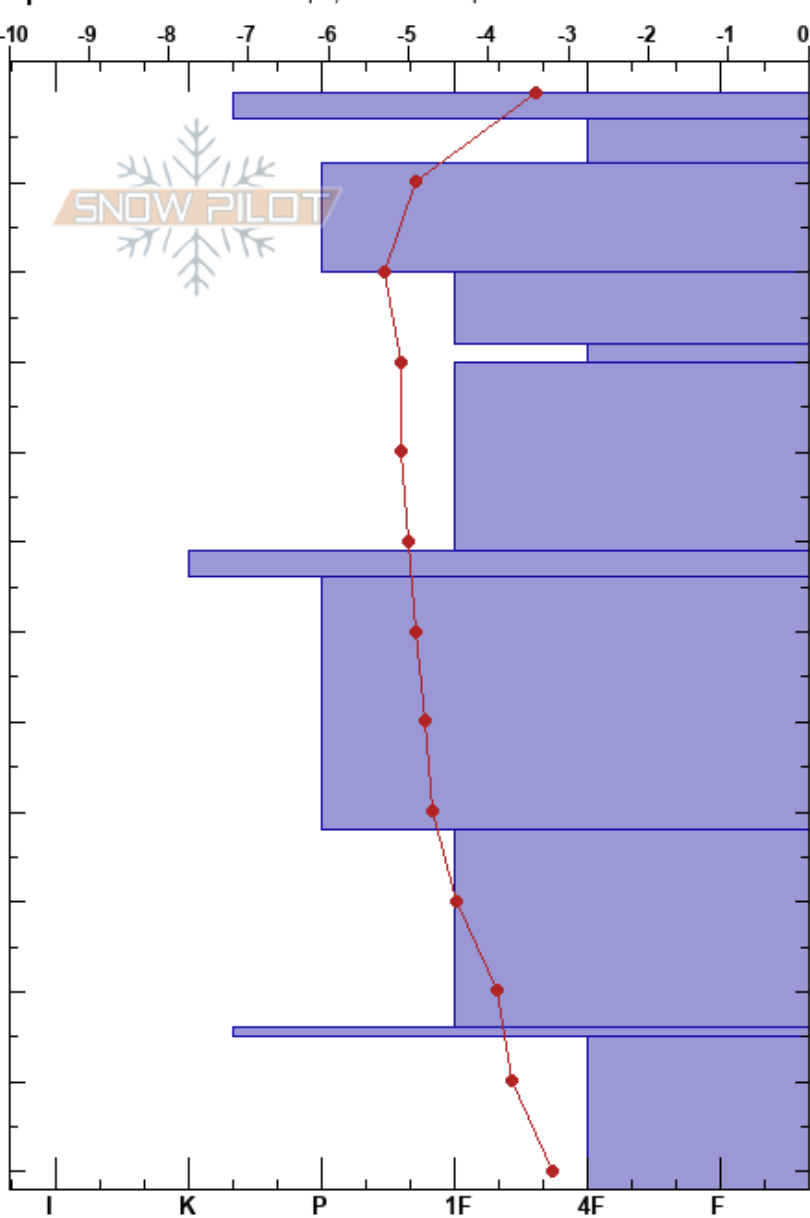

Svelav pro2 training  
 Abisko  
 Sweden  
 Elevation: 927 m  
 Aspect: NE  
 Specifics: Ski tracks on slope; We skied slope

Ville Väkeväinen  
 05/04/2017 - 11:00  
 Co-ord: 68.36467N, 18.72431E  
 Slope Angle: 22°  
 Wind Loading: no

Stability: HS:122  
 Air Temperature: -2.5°C PF:5  
 Sky Cover: SCT  
 Precipitation: NO  
 Wind: NW Moderate

Layer Notes:

Form	Crystal		Moisture	$\rho$ kg/m <sup>3</sup>	Stability tests & Layer comments
	Size				
⊙					
●	0.5-1				
⊙	1-2				
●	1.5				
□	2				
●	1-1.5				
■					
● (□)	1.5-3				
□	3-5				
⊙					
^	4-5				