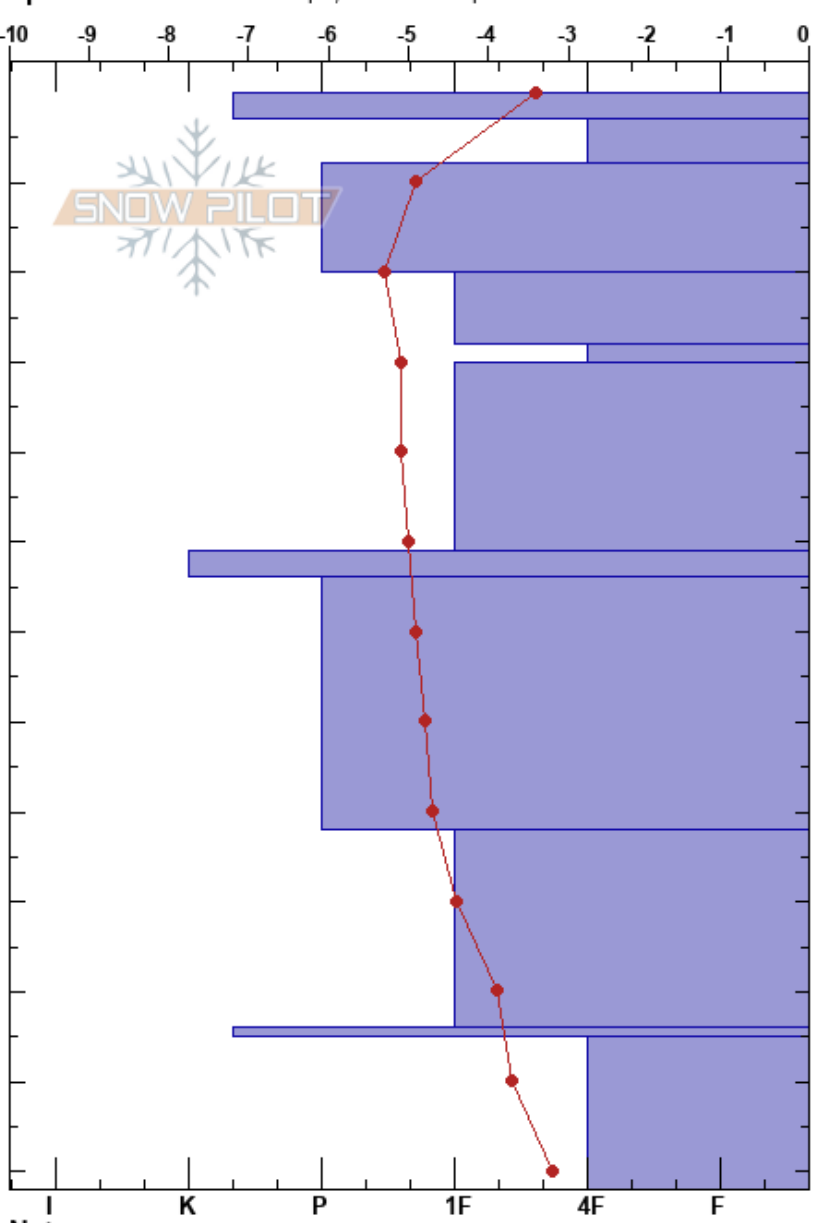

Svelav pro2 training
 Abisko
 Sweden
 Elevation: 927 m
 Aspect: NE
 Specifics: Ski tracks on slope; We skied slope

Ville Väkeväinen
 05/04/2017 - 11:00
 Co-ord: 68.36467N, 18.72431E
 Slope Angle: 22°
 Wind Loading: no

Stability: HS:122
 Air Temperature: -2.5°C PF:5
 Sky Cover: SCT
 Precipitation: NO
 Wind: NW Moderate

Layer Notes:

Height (m)	Crystal		Moisture	ρ kg/m ³	Stability tests & Layer comments
	Form	Size			
0					
0-10	⊙	0.5-1			
10-20	⊙	1-2			
20-30	●	1.5			
30-40	□	2			
40-50	●	1-1.5			
50-60	■				
60-70	● (□)	1.5-3			
70-80					
80-90	□	3-5			
90-100	⊙				
100-110	^	4-5			