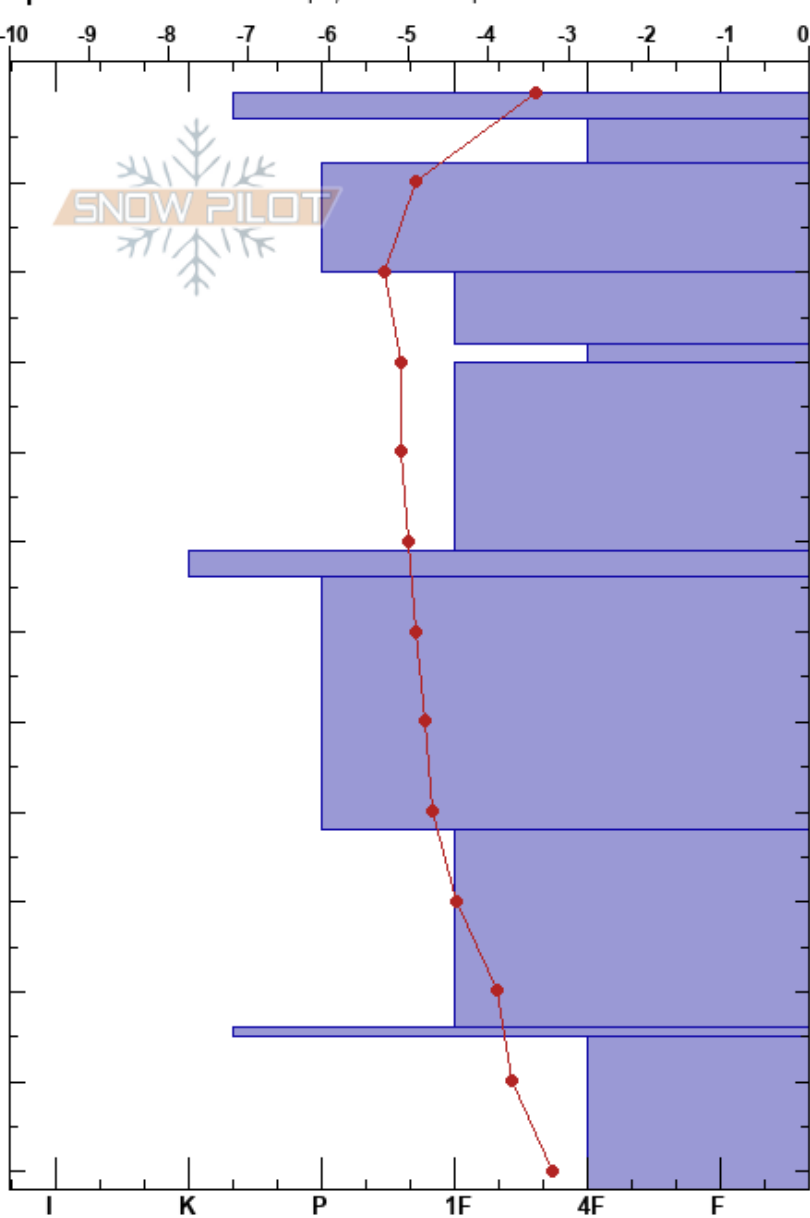

Svelav pro2 training  
 Abisko  
 Sweden  
 Elevation: 927 m  
 Aspect: NE  
 Specifics: Ski tracks on slope; We skied slope

Ville Väkeväinen  
 05/04/2017 - 11:00  
 Co-ord: 68.36467N, 18.72431E  
 Slope Angle: 22°  
 Wind Loading: no

Stability: HS:122  
 Air Temperature: -2.5°C PF:5  
 Sky Cover: SCT  
 Precipitation: NO  
 Wind: NW Moderate

Layer Notes:

| Form  | Crystal |          | $\rho$<br>kg/m <sup>3</sup> | Stability tests & Layer comments |
|-------|---------|----------|-----------------------------|----------------------------------|
|       | Size    | Moisture |                             |                                  |
| ⊙     |         |          |                             |                                  |
| ●     | 0.5-1   |          |                             |                                  |
| ⊙     | 1-2     |          |                             |                                  |
| ●     | 1.5     |          |                             |                                  |
| □     | 2       |          |                             |                                  |
| ●     | 1-1.5   |          |                             |                                  |
| ■     |         |          |                             |                                  |
| ● (□) | 1.5-3   |          |                             |                                  |
| □     | 3-5     |          |                             |                                  |
| ⊙     |         |          |                             |                                  |
| ^     | 4-5     |          |                             |                                  |