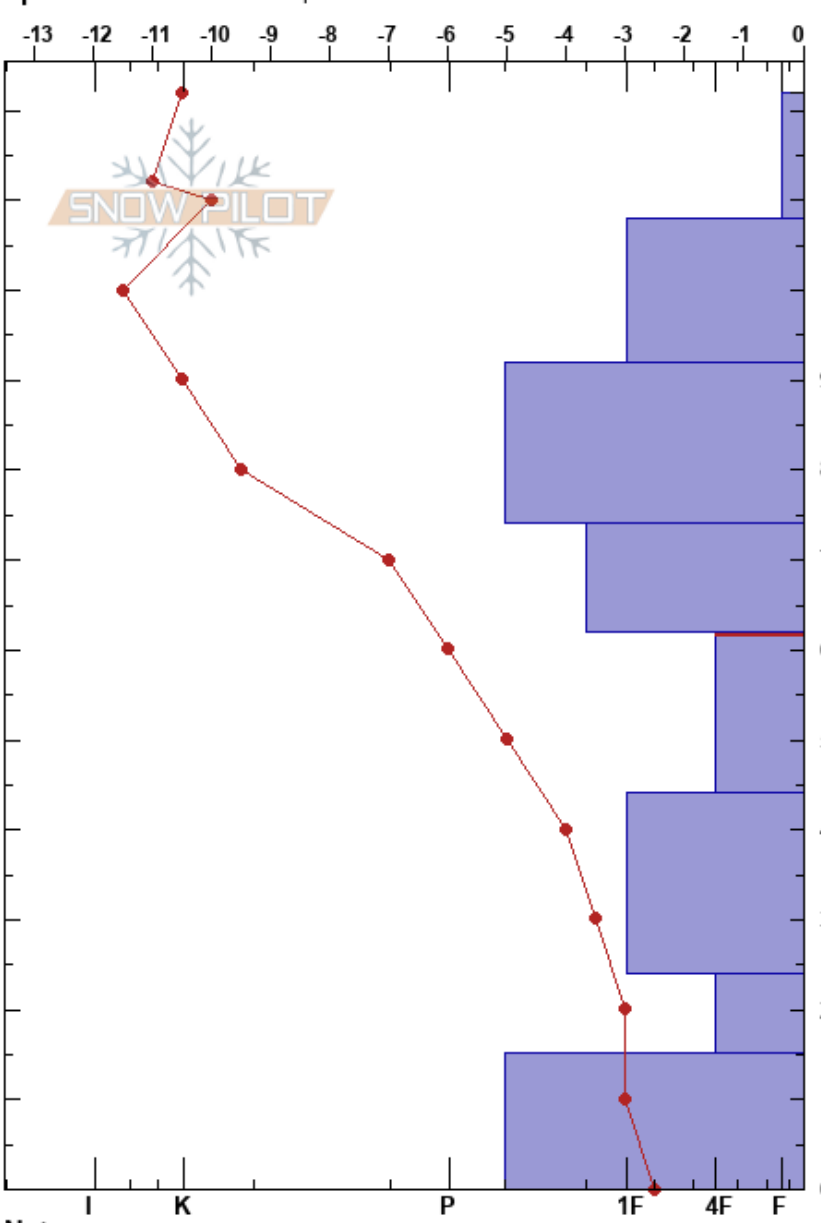

Berth. Pass - Mines Pk  
 Front Range  
 CO  
 Elevation: 11650 ft  
 Aspect: 310°  
 Specifics: Ski tracks on slope

Kenneth Yaphe  
 12/28/2020 - 10:00am  
 Co-ord: 39.79170N, -105.77277W  
 Slope Angle: 11°  
 Wind Loading: previous

Stability:  
 Air Temperature:  
 Sky Cover: OVC  
 Precipitation: S-1  
 Wind: NW Moderate

HS:122  
 Layer Notes:  
 62-44cm: Problematic layer

Height (cm)	Crystal		Moisture	$\rho$ kg/m <sup>3</sup>	Stability tests & Layer comments
	Form	Size			
122					
110	+	0.5			
100	•	0.3			
90	• (□)	0.5-1			
80					
70	• (□)	0.5-1			
60					← CT15, RP @62cm ← PST52/100 (End) @62cm ← CT22, RP @61cm
50	□	1			
40					
30	□	1.5-2			
20	□	2-3			
10	□	2-3			
0					