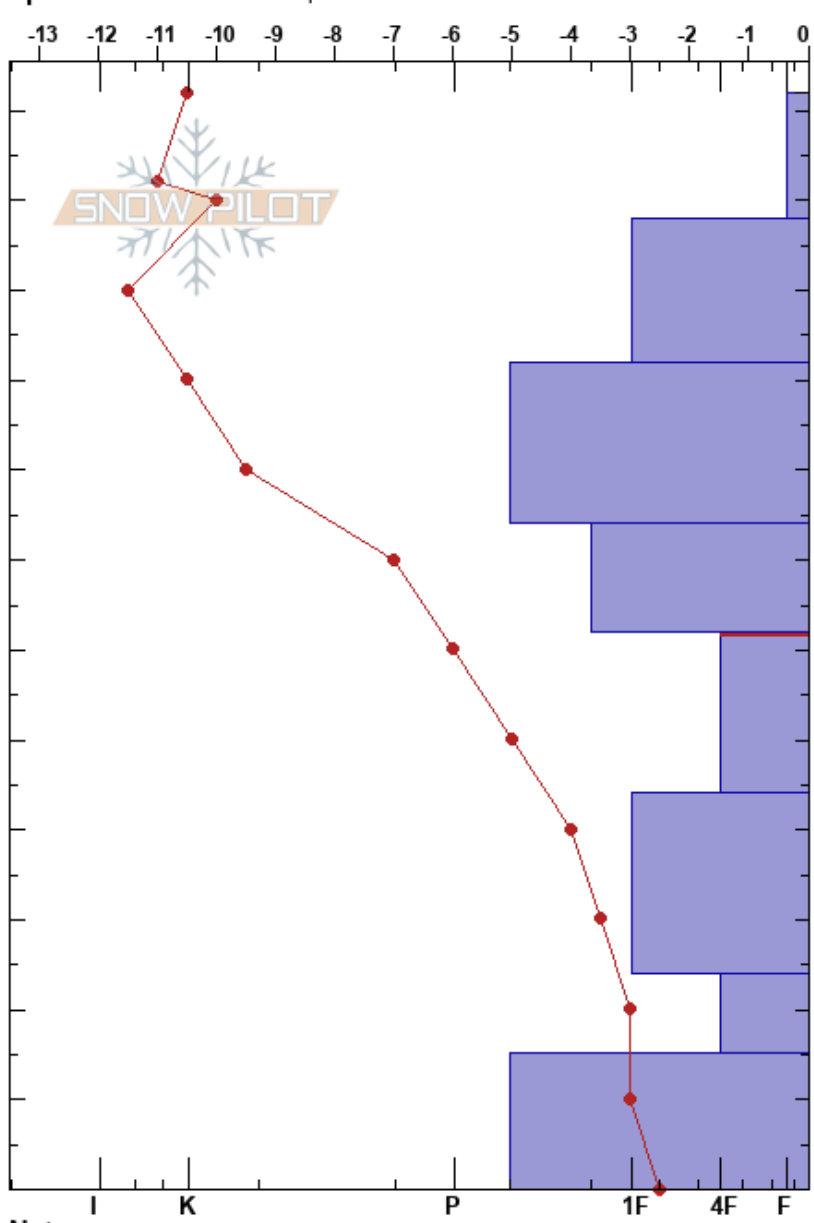

Berth. Pass - Mines Pk  
 Front Range  
 CO  
 Elevation: 11650 ft  
 Aspect: 310°  
 Specifics: Ski tracks on slope

Kenneth Yaphe  
 12/28/2020 - 10:00am  
 Co-ord: 39.79170N, -105.77277W  
 Slope Angle: 11°  
 Wind Loading: previous

Stability: **HS:122**  
 Air Temperature:  
 Sky Cover: OVC  
 Precipitation: S-1  
 Wind: NW Moderate

Layer Notes:  
 62-44cm: Problematic layer

Height (cm)	Crystal		Moisture	$\rho$ kg/m <sup>3</sup>	Stability tests & Layer comments
	Form	Size			
122					
110	+	0.5			
100	•	0.3			
90	• (□)	0.5-1			
80	• (□)	0.5-1			
70	• (□)	0.5-1			
60	□	1			← CT15, RP @62cm ← PST52/100 (End) @62cm ← CT22, RP @61cm
50					
40	□	1.5-2			
30					
20	□	2-3			
10	□	2-3			
0					