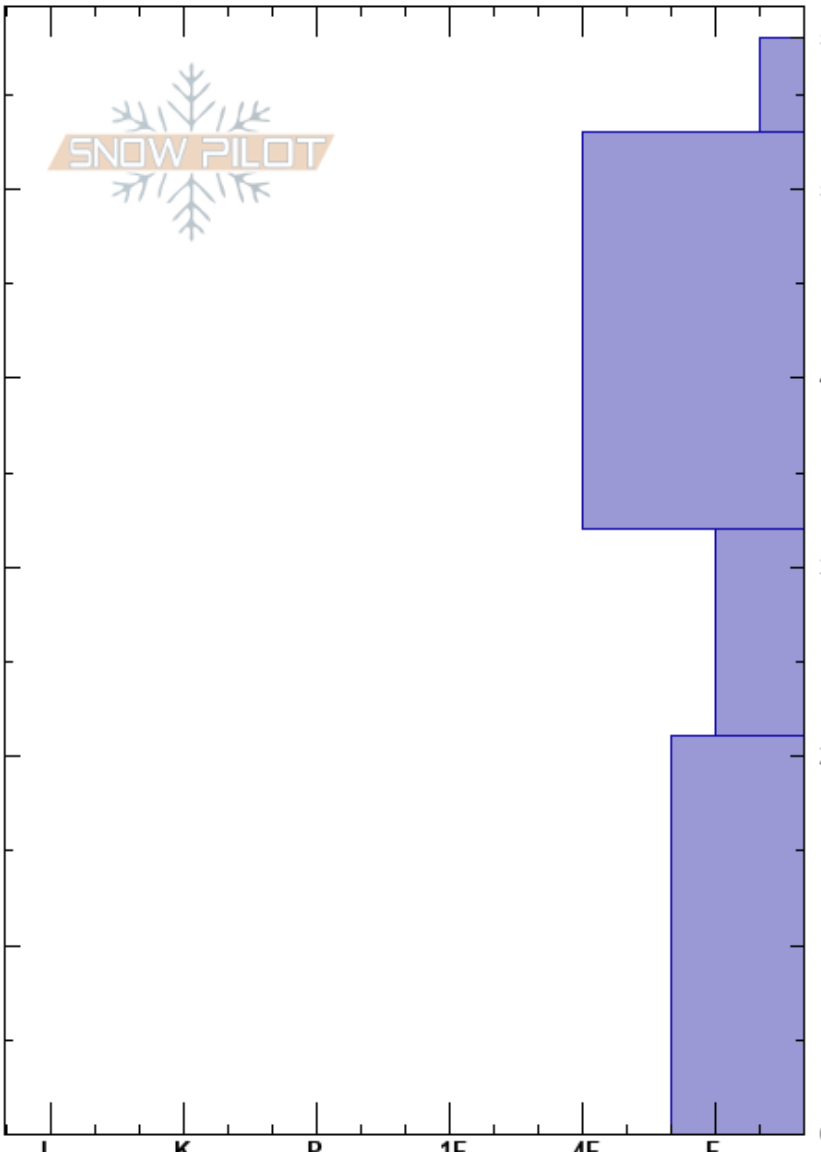

Gun Barrel Top  
 Sawatch  
 CO  
**Elevation:** 11135 ft  
**Aspect:** 60°  
**Specifics:** Collapsing, localized; Instability rapidly rising

Andrea Tupy  
 12/28/2020 - 1:00pm  
**Co-ord:** 13S 384185E 4263201N  
**Slope Angle:** 26°  
**Wind Loading:** no

**Stability:**  
**Air Temperature:**  
**Sky Cover:** OVC  
**Precipitation:** S1  
**Wind:** Calm

**HS:**58  
**PF:**55 32-21cm:Problematic layer  
**PS:**20

| Crystal Form | Crystal Size | Moisture | $\rho$ kg/m <sup>3</sup> | Stability tests & Layer comments                             |
|--------------|--------------|----------|--------------------------|--------------------------------------------------------------|
|              |              |          |                          |                                                              |
| +            |              |          |                          |                                                              |
| +            |              |          |                          |                                                              |
| / (•)        |              |          |                          |                                                              |
| □            |              |          |                          | ECTP6 @25cm Below whumpf fx<br>ECTN13 @25cm Above whoomph fx |
| □ (^)        |              |          |                          |                                                              |