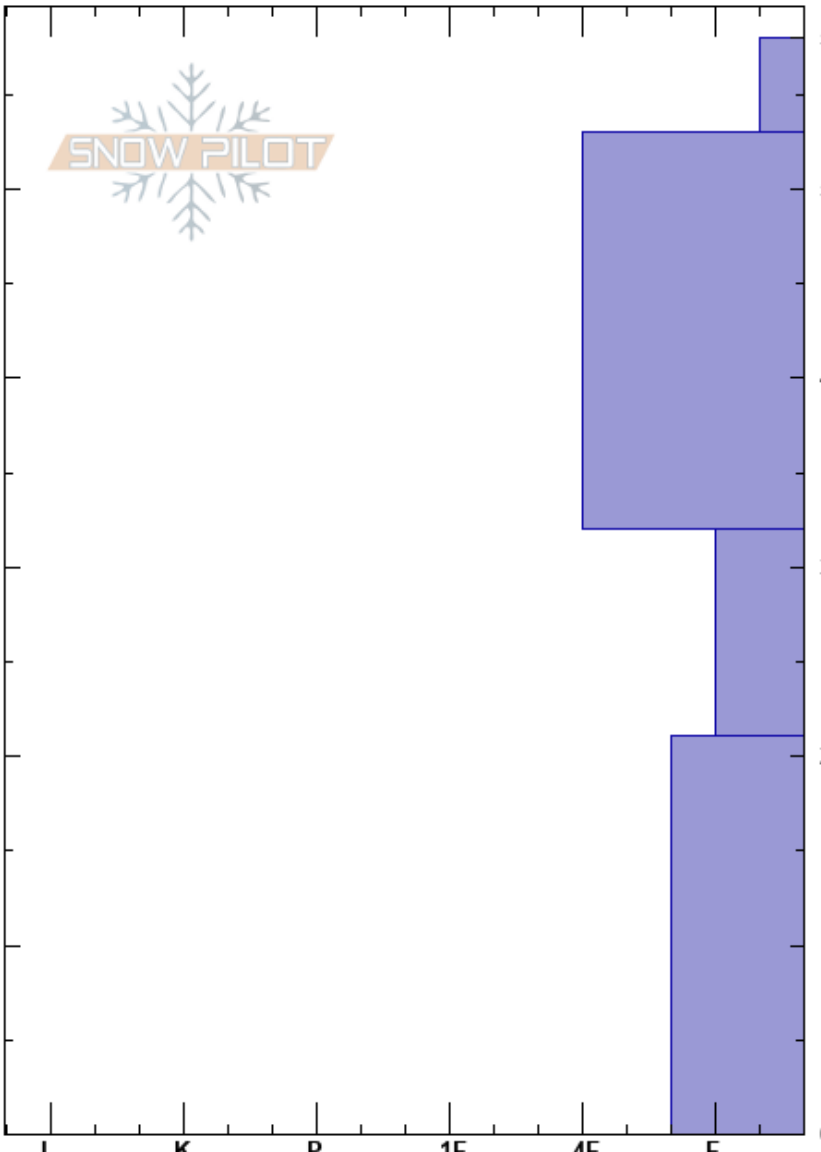

Gun Barrel Top
 Sawatch
 CO
Elevation: 11135 ft
Aspect: 60°
Specifics: Collapsing, localized; Instability rapidly rising

Andrea Tupy
 12/28/2020 - 1:00pm
Co-ord: 13S 384185E 4263201N
Slope Angle: 26°
Wind Loading: no

Stability:
Air Temperature:
Sky Cover: OVC
Precipitation: S1
Wind: Calm

HS:58
PF:55 32-21cm:Problematic layer
PS:20

Crystal Form	Crystal Size	Moisture	ρ kg/m³	Stability tests & Layer comments
+				
+				
/ (•)				
□				ECTP6 @25cm Below whumpf fx ECTN13 @25cm Above whoomph fx
□ (^)				