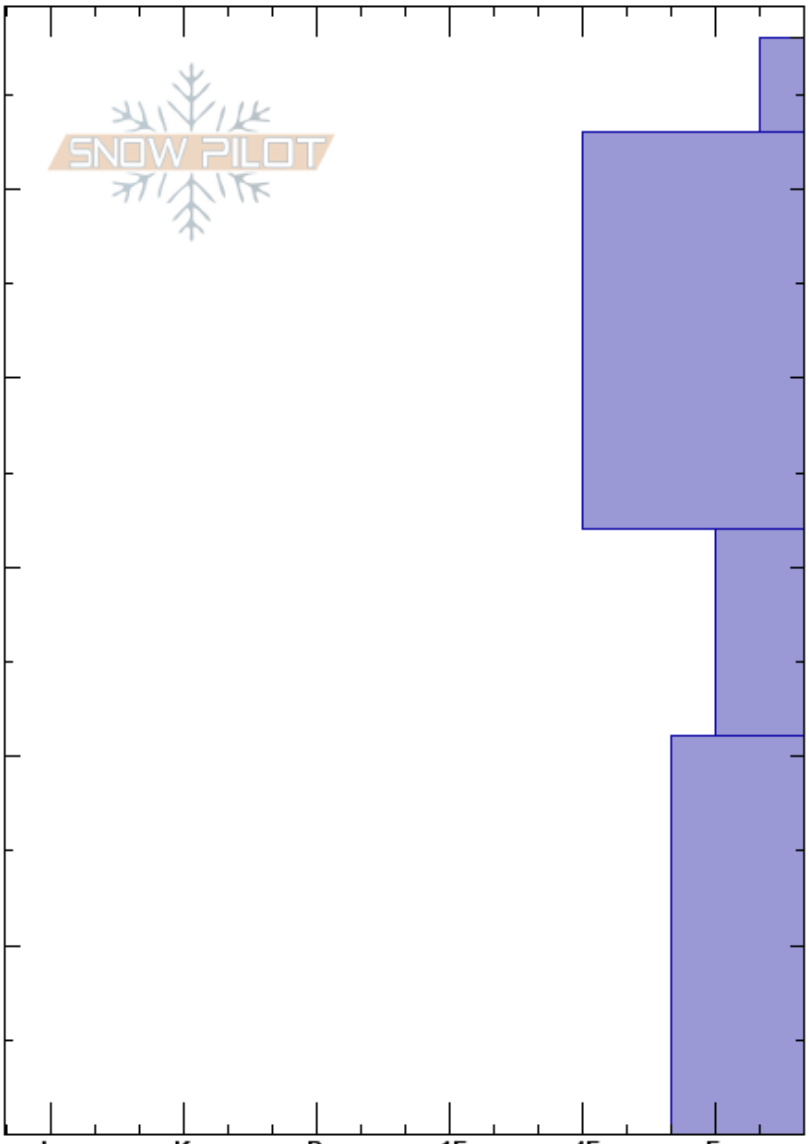

Gun Barrel Top  
 Sawatch  
 CO  
**Elevation:** 11135 ft  
**Aspect:** 60°  
**Specifics:** Collapsing, localized; Instability rapidly rising

Andrea Tupy  
 12/28/2020 - 1:00pm  
**Co-ord:** 13S 384185E 4263201N  
**Slope Angle:** 26°  
**Wind Loading:** no

**Stability:**  
**Air Temperature:**  
**Sky Cover:** OVC  
**Precipitation:** S1  
**Wind:** Calm

**HS:**58  
**PF:**55 32-21cm:Problematic layer  
**PS:**20

Crystal Form	Crystal Size	Moisture	$\rho$ kg/m <sup>3</sup>	Stability tests & Layer comments
+				
+				
/ (•)				
□				ECTP6 @25cm Below whumpf fx ECTN13 @25cm Above whoomph fx
□ (^)				