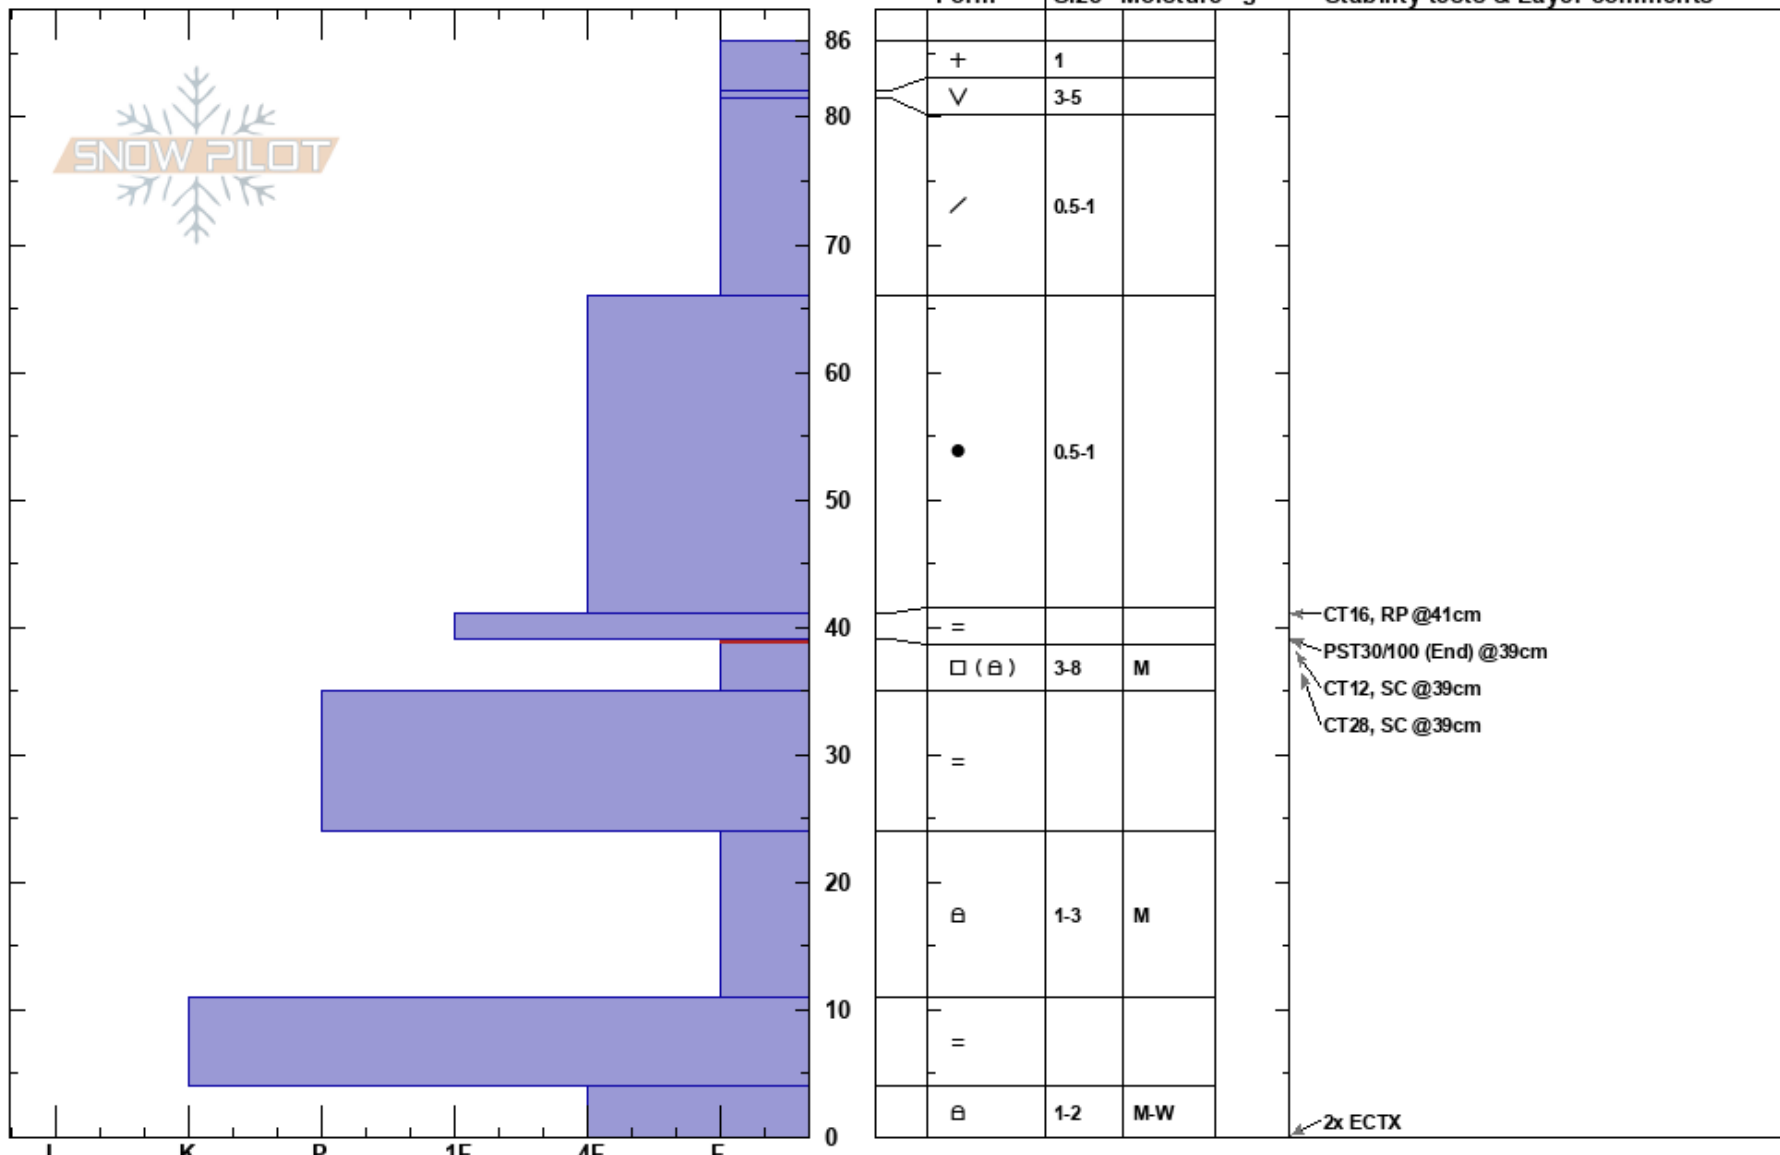

Silver Approach Bowl
 Central Sierra
 CA
 Elevation: 7260 ft
 Aspect: 347°
 Specifics:

Steve Reynaud
 12/28/2020 - 10:00am
 Co-ord: 39.23038N, -120.23518W
 Slope Angle: 27°
 Wind Loading: no

Stability: Fair
 Air Temperature:
 Sky Cover: SCT
 Precipitation: NO
 Wind: NE Calm

HS:86
 Layer Notes:
 39-35cm: Dec 11 pwl, chains/striated
 39-35cm: Problematic layer

Notes: Below treeline location. 2 whumpfs felt throughout tour, no other signs of instability observed.