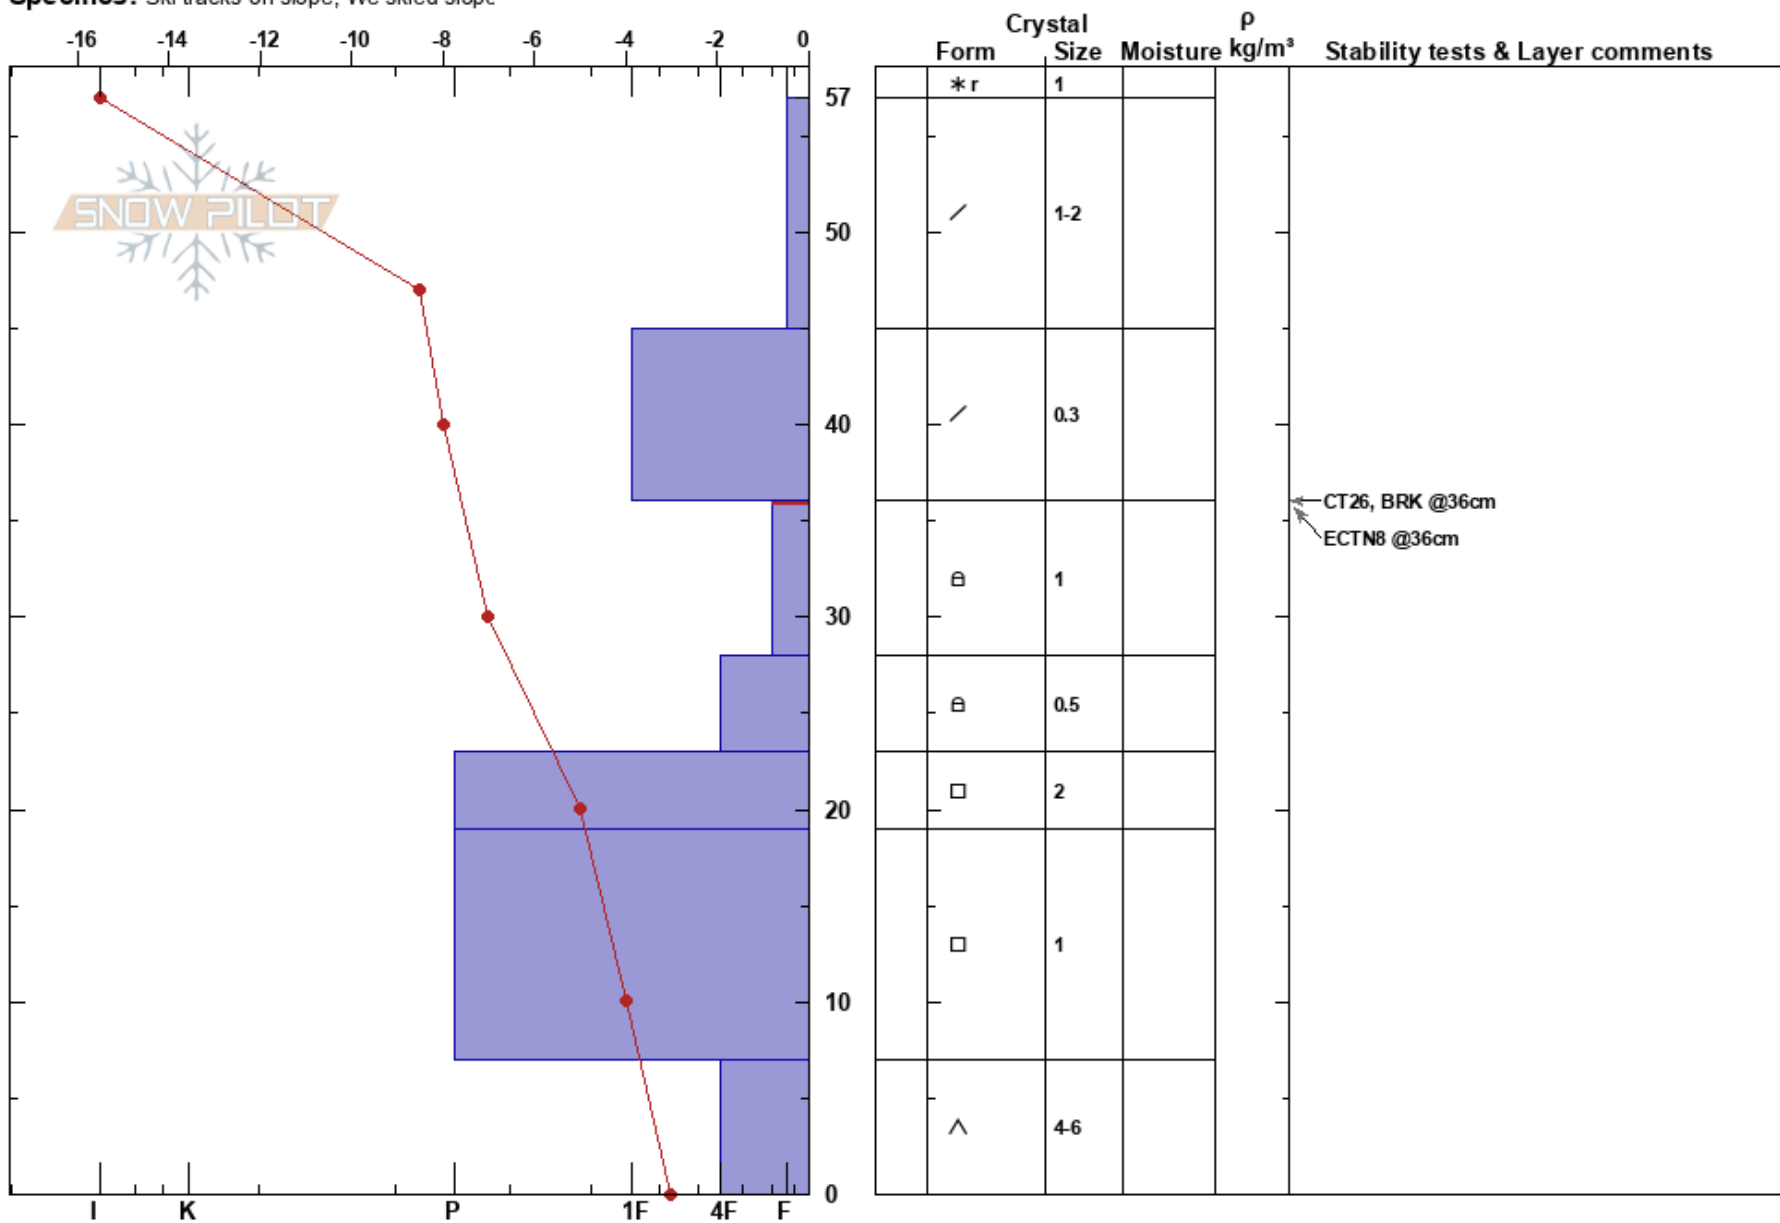

Mayflower mogul field
 Tenmile Range
 CO
Elevation: 11885 ft
Aspect: 53°
Specifics: Ski tracks on slope; We skied slope

Graham Kane
 12/27/2020 - 4:00pm
Co-ord: 13S 401077E 4362984N
Slope Angle: 18°
Wind Loading: no

Stability: Good **HS:**57
Air Temperature: -13.5°C **PF:**30 **Layer Notes:** 36-28cm:Problematic layer
Sky Cover: BKN **PS:** 15
Precipitation: NO
Wind: SW Calm

Notes: