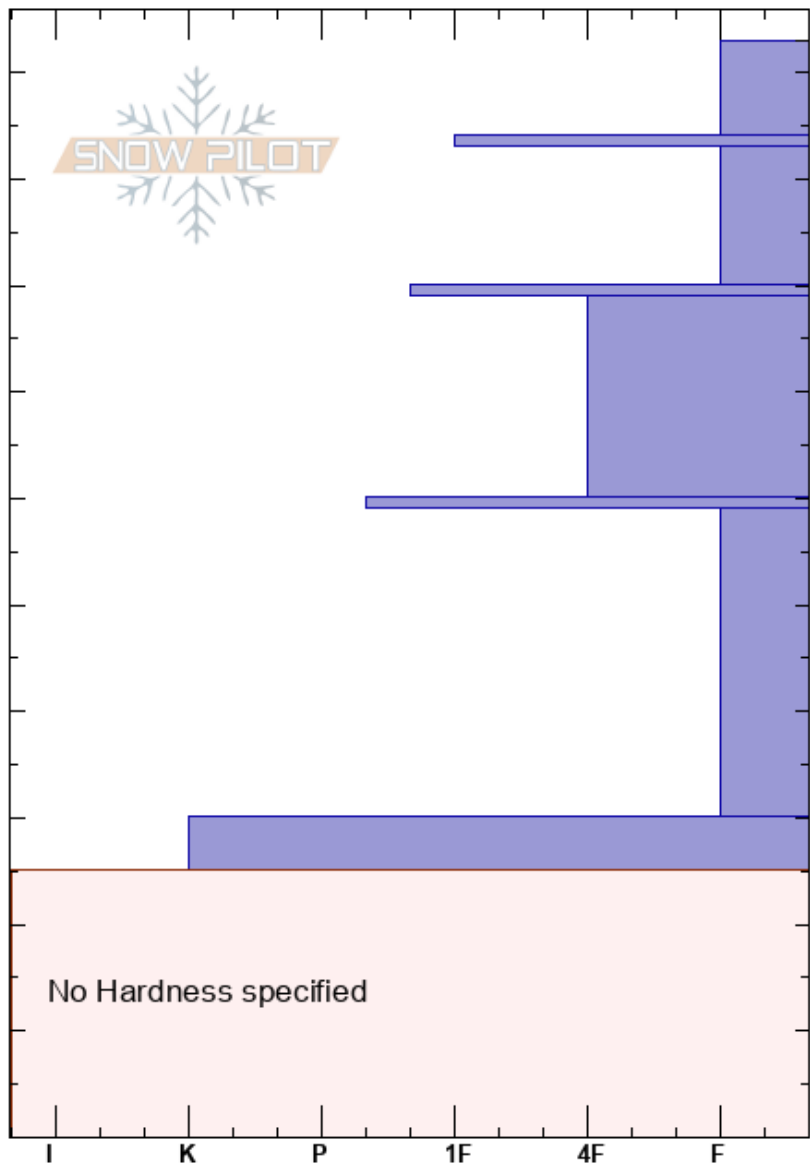

Rattlesnake 12/28/2020  
 Rattlesnake Mtns  
 MT  
 Elevation: 7494 ft  
 Aspect:  
 Specifics:

Travis Craft  
 12/28/2020 - 12:00pm  
 Co-ord: 47.03640N, -113.98822W  
 Slope Angle:  
 Wind Loading:

Stability: Fair  
 Air Temperature: HS:103  
 Sky Cover: CLR  
 Precipitation: NO  
 Wind: Calm  
 PF:40  
 PS: 10  
 59-30cm:Problematic layer

Crystal Form	Crystal Size	Moisture	$\rho$ kg/m <sup>3</sup>	Stability tests & Layer comments
∇	1			
/				
■				← ECTN3 @94cm
●				
■				
●				
■				
□				
■				← ECTN29 @31cm

Notes: