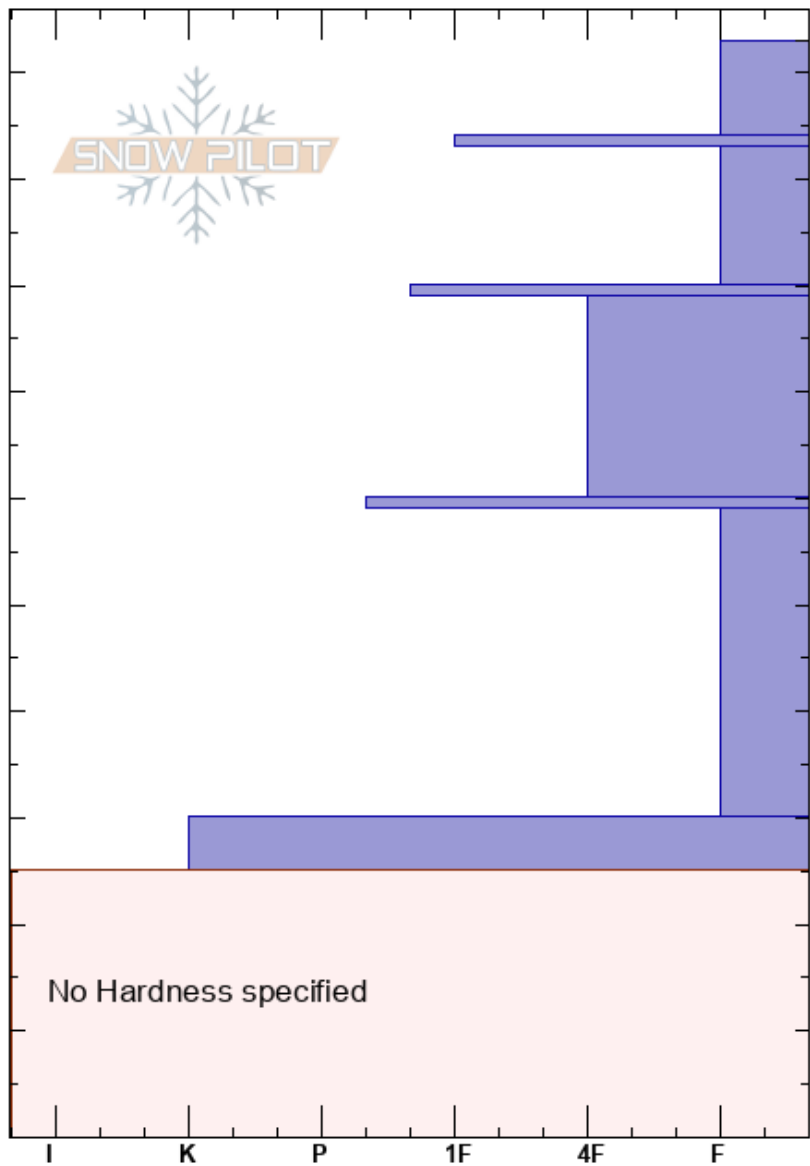

Rattlesnake 12/28/2020
 Rattlesnake Mtns
 MT
 Elevation: 7494 ft
 Aspect:
 Specifics:

Travis Craft
 12/28/2020 - 12:00pm
 Co-ord: 47.03640N, -113.98822W
 Slope Angle:
 Wind Loading:

Stability: Fair
 Air Temperature: HS:103
 Sky Cover: CLR
 Precipitation: NO
 Wind: Calm
 PF:40
 PS: 10
 59-30cm: Problematic layer

Crystal Form	Crystal Size	Moisture	ρ kg/m ³	Stability tests & Layer comments
∇	1			
/				
■				← ECTN3 @94cm
●				
■				
●				
■				
□				
■				← ECTN29 @31cm

Notes: