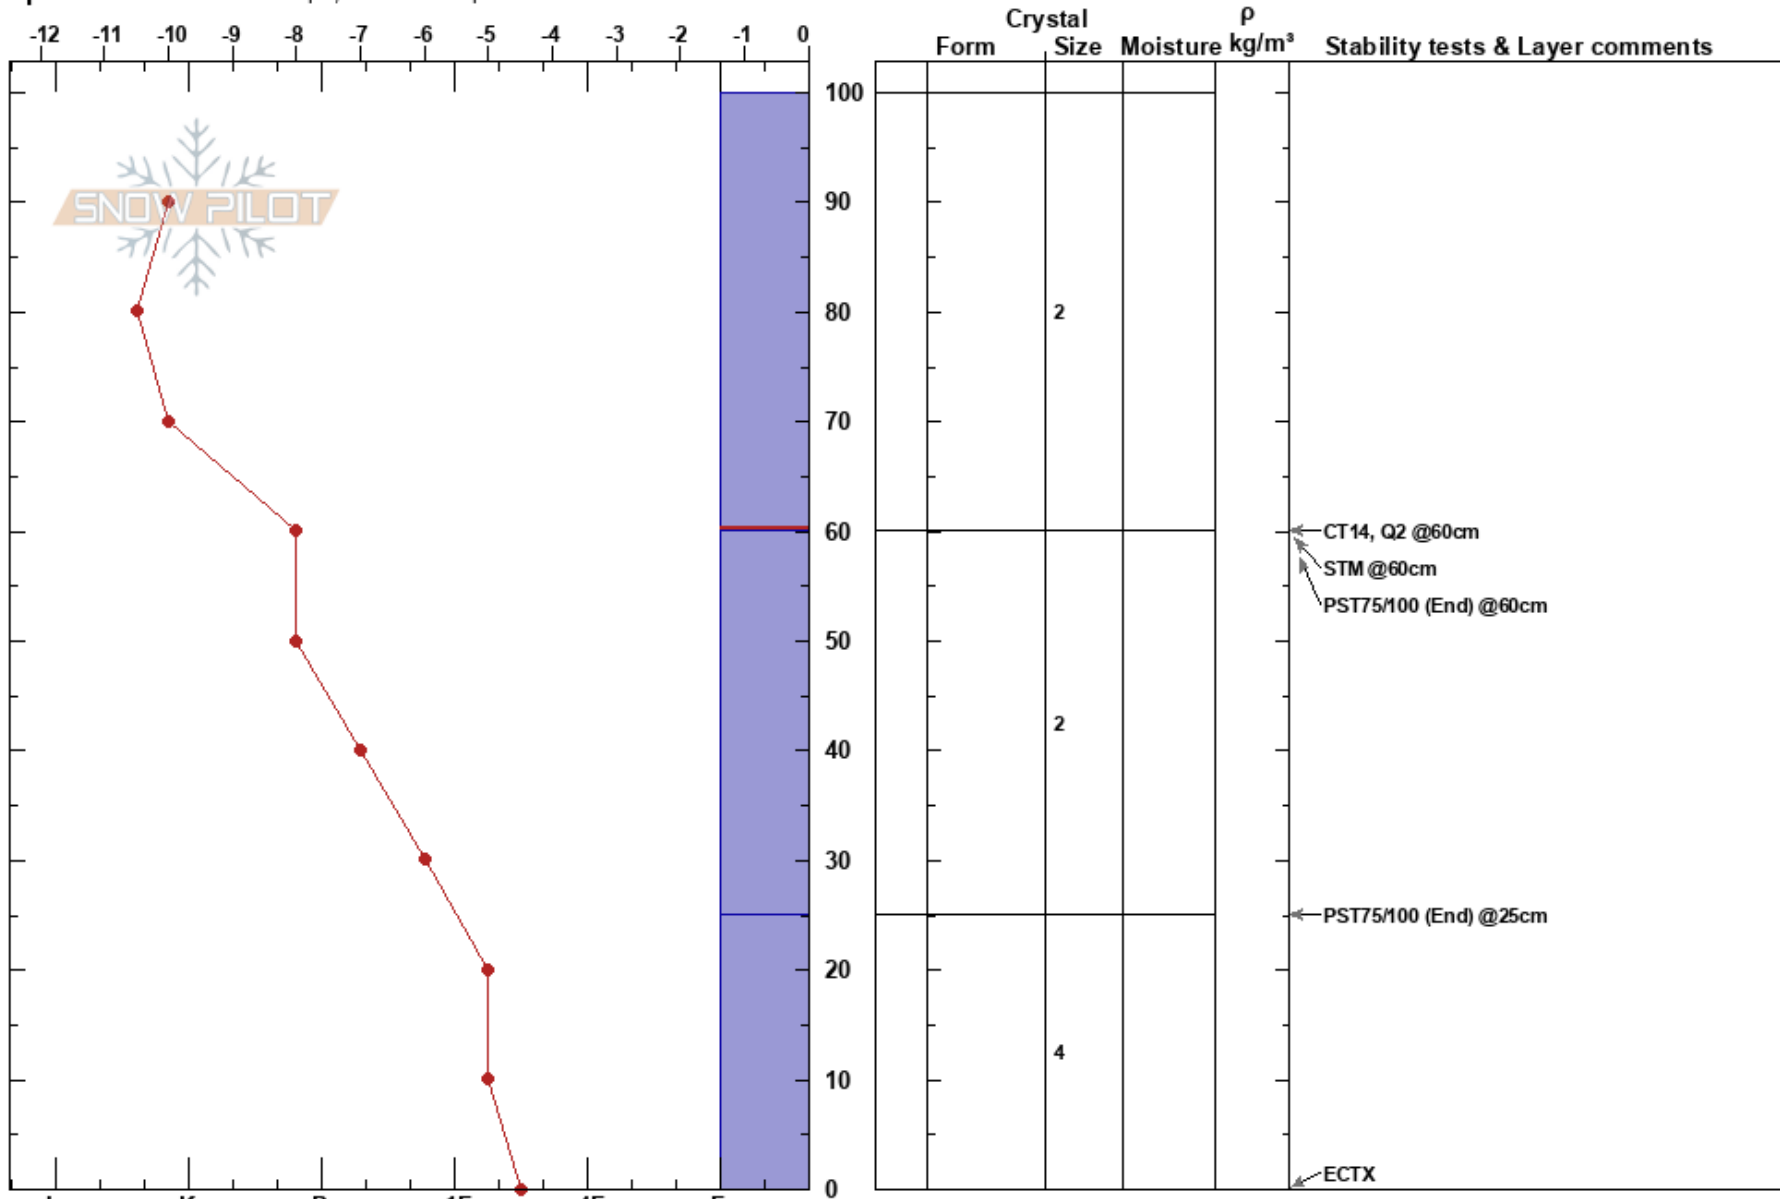

PF:82

100-60cm:Problematic layer

AK

Co-ord: 06V UP 80473 52866

Sky Cover: OVC

PS:20

Elevation: 3859 ft

Slope Angle: 20°

Precipitation: NO

Aspect: S

Wind Loading: yes

Wind: S Light Breeze

Specifics: Ski tracks on slope; We skied slope

Notes: Consistent flagging on all peak across the valley (Hatch Peak ridgeline)