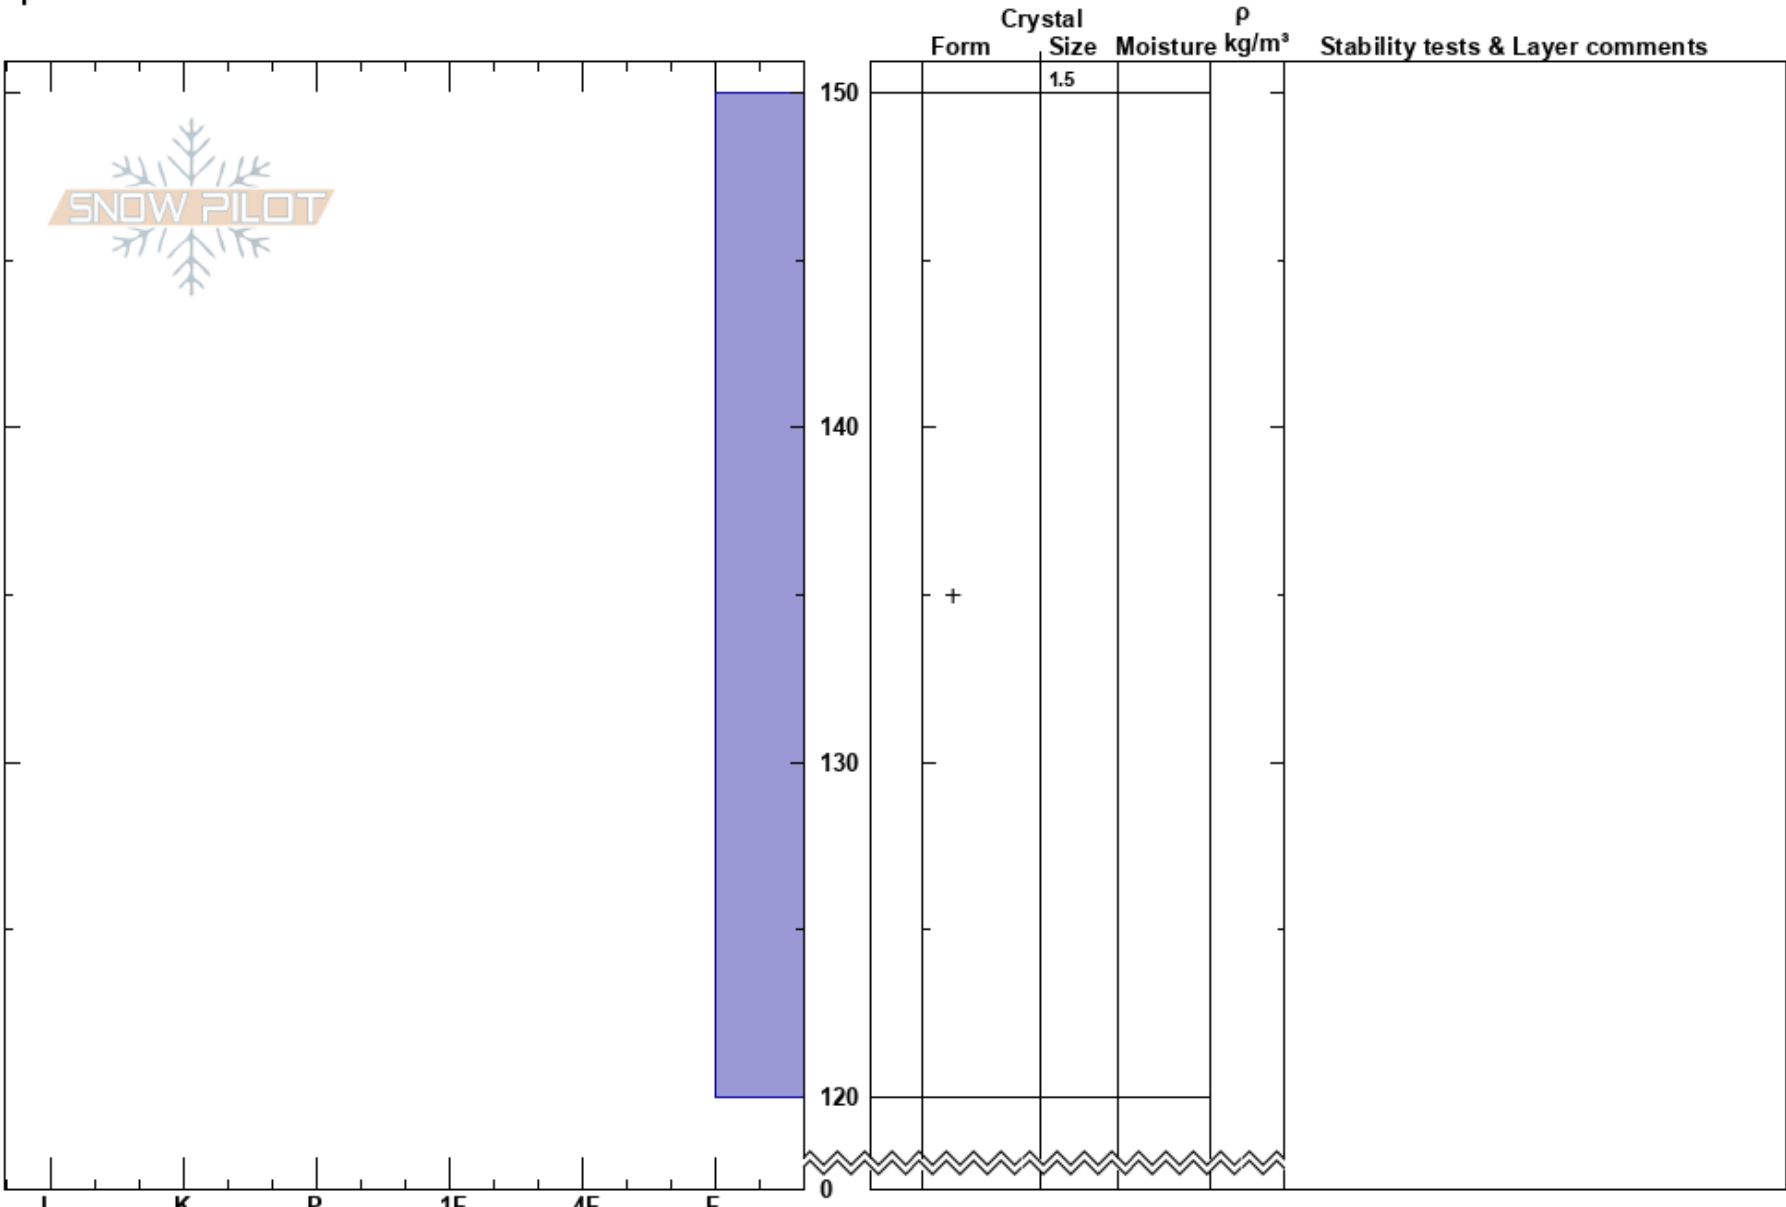

Mt. Alice
Kenai Mountains
AK
Elevation: 510 m
Aspect: NE
Specifics:

Mark Walters
12/27/2020 - 2:50pm
Co-ord: 60.11716N, -149.33279W
Slope Angle: 26°
Wind Loading: yes

Stability:
Air Temperature:
Sky Cover: OVC
Precipitation: S2
Wind: SE Moderate

HS:150
PF:65

Layer Notes:

Notes: HS 240cm