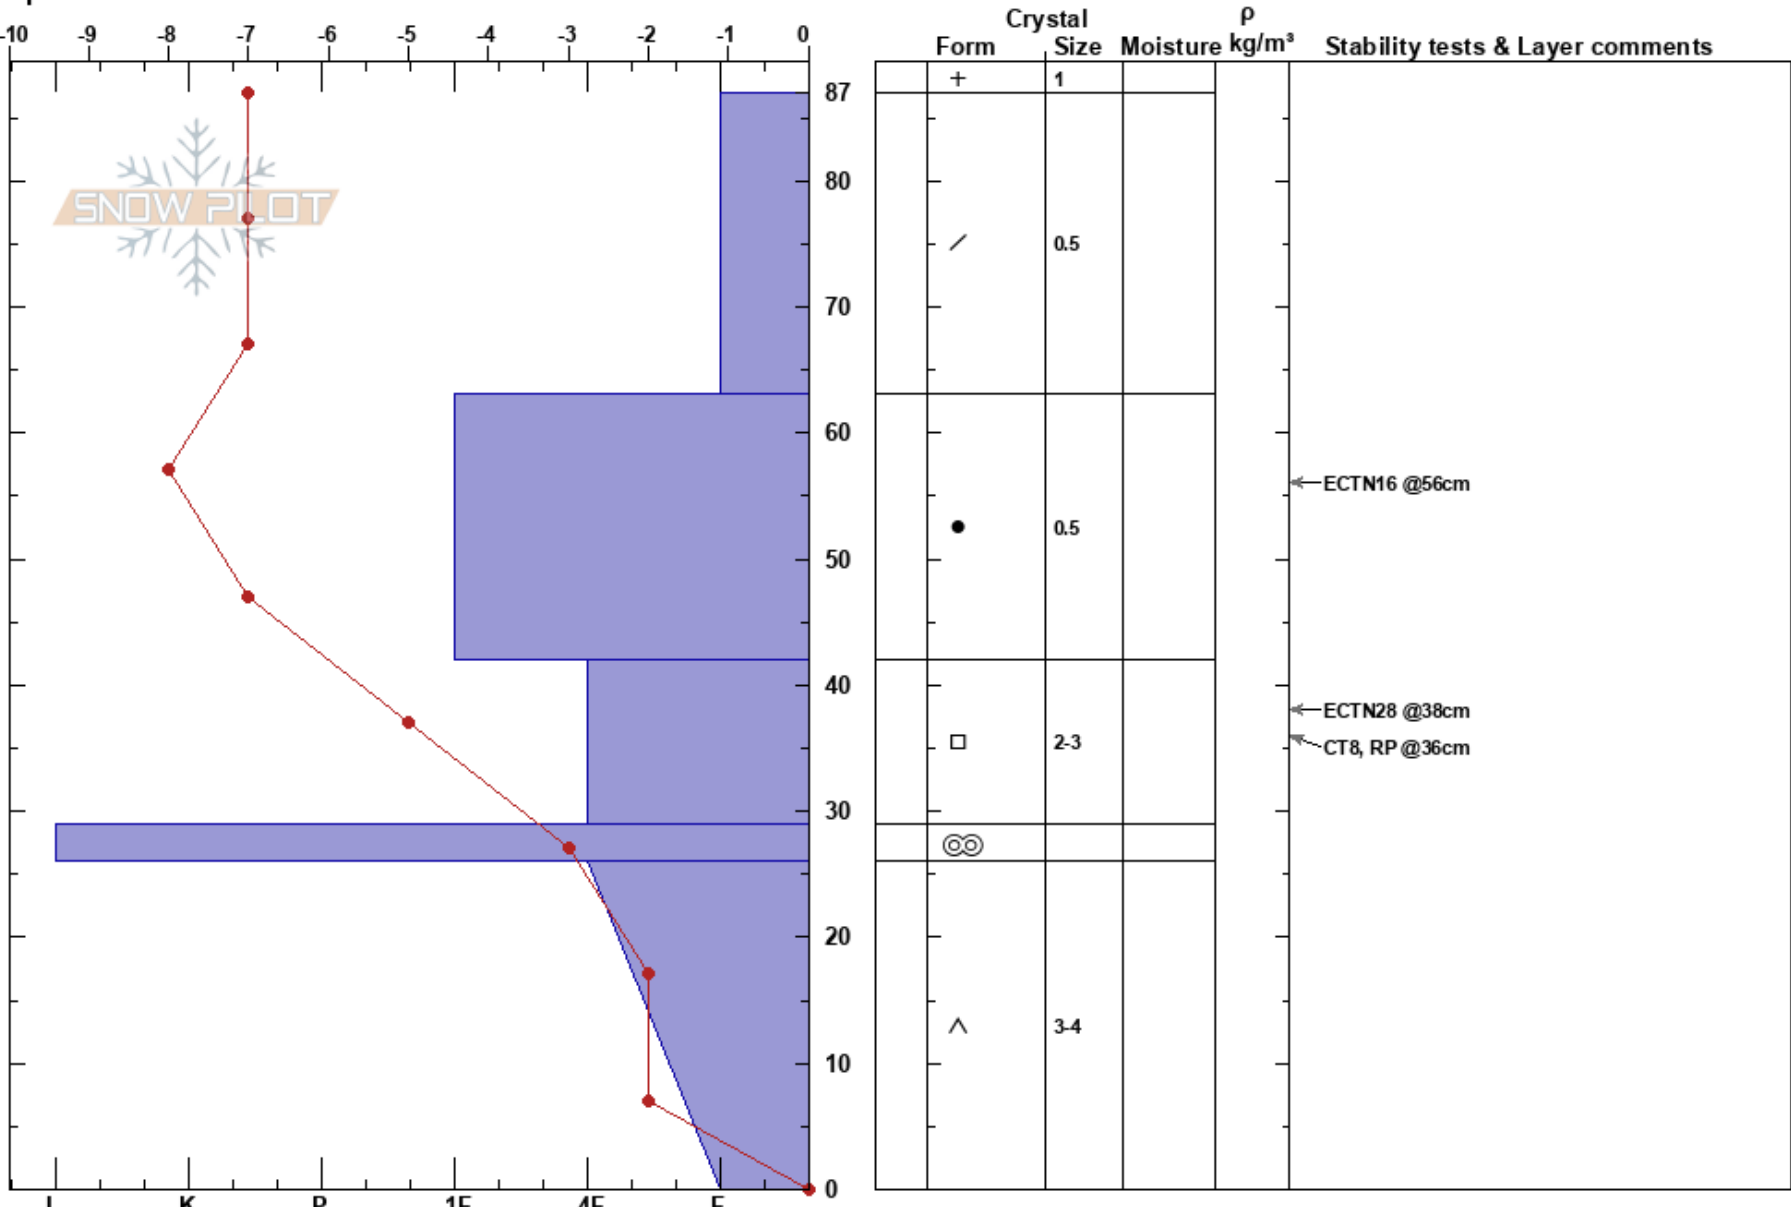

Vail Pass
 Vail/Summit County
 CO
Elevation: 10712 ft
Aspect: NE
Specifics:

Michael ALTHERR
 12/27/2020 - 1:45pm
Co-ord: 39.53359N, -106.21021E
Slope Angle: 12°
Wind Loading: no

Stability:
Air Temperature: -8°C
Sky Cover: OVC
Precipitation: S-1
Wind: SW Calm

HS:87
PF:75
42-29cm:Problematic layer

Notes: Location was on lee side of ridge BTL. There was a light breeze on the windward side coming out of the SW. No obvious signs of transport on either side of the ridge.