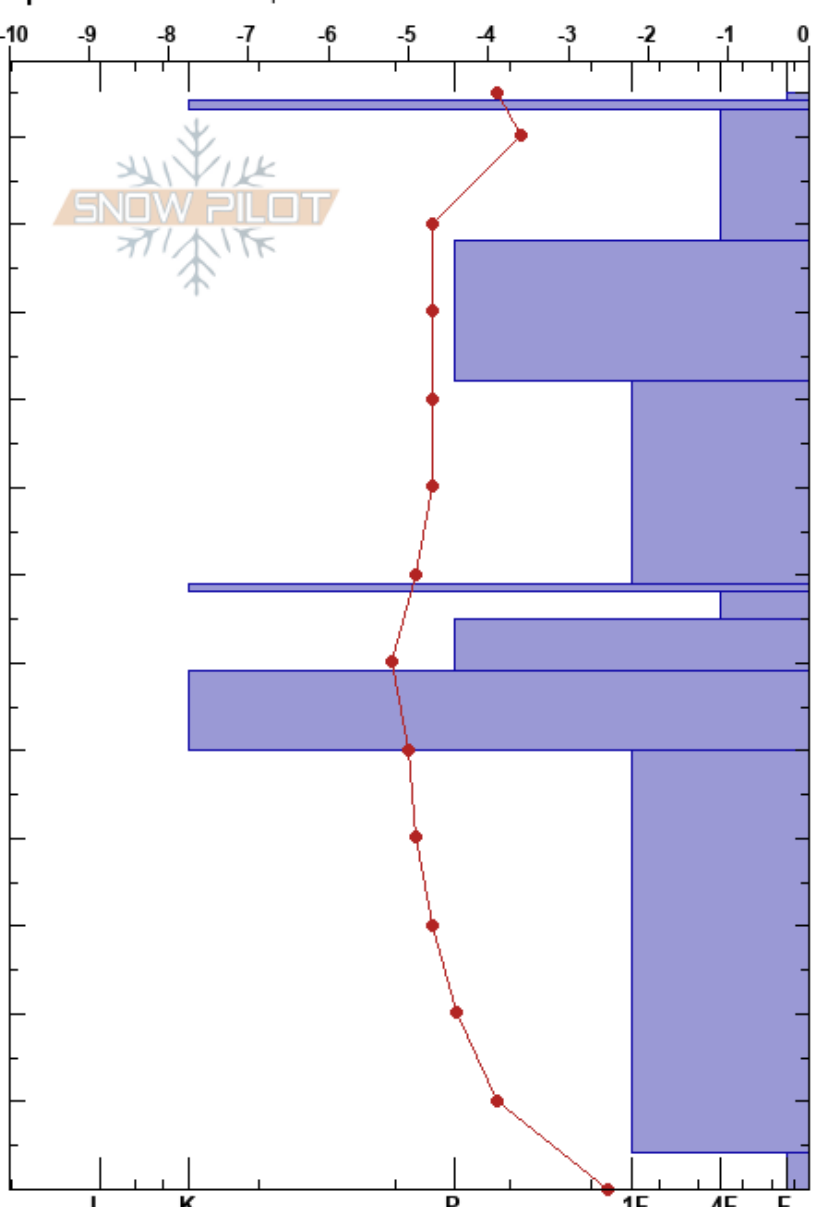

Nuolja, Grytan
 Abisko
 Sweden
Elevation: 900 m
Aspect: NE
Specifics: We skied slope

Joonas Kortelainen
 05/04/2017 - 11:05
Co-ord:
Slope Angle: 22°
Wind Loading: previous

Stability: **HS:**125 **Layer Notes:**
Air Temperature: -2.6°C **PF:**3 125-124cm: Windblown snow
Sky Cover: SCT
Precipitation: NO
Wind: NW Moderate

Height (cm)	Crystal		Moisture	ρ kg/m ³	Stability tests & Layer comments
	Form	Size			
125	/	0.3	D		125-124cm: Windblown snow
120	⊙⊙				
110	•	0.5-1	D		← 2x CT22, BRK @108cm
100	⊖	0.5-2	D		
90					
80	• (□)	0.5-1			
70	⊙⊙				
65	⊖	0.5-2			
60	⊖	1-2	D		
55	⊙⊙	-2			
50					
40					
30	⊖	0.5-2			
20					
10					
0	^	3-5			← ECTX

Notes: Moderate blowing snow.