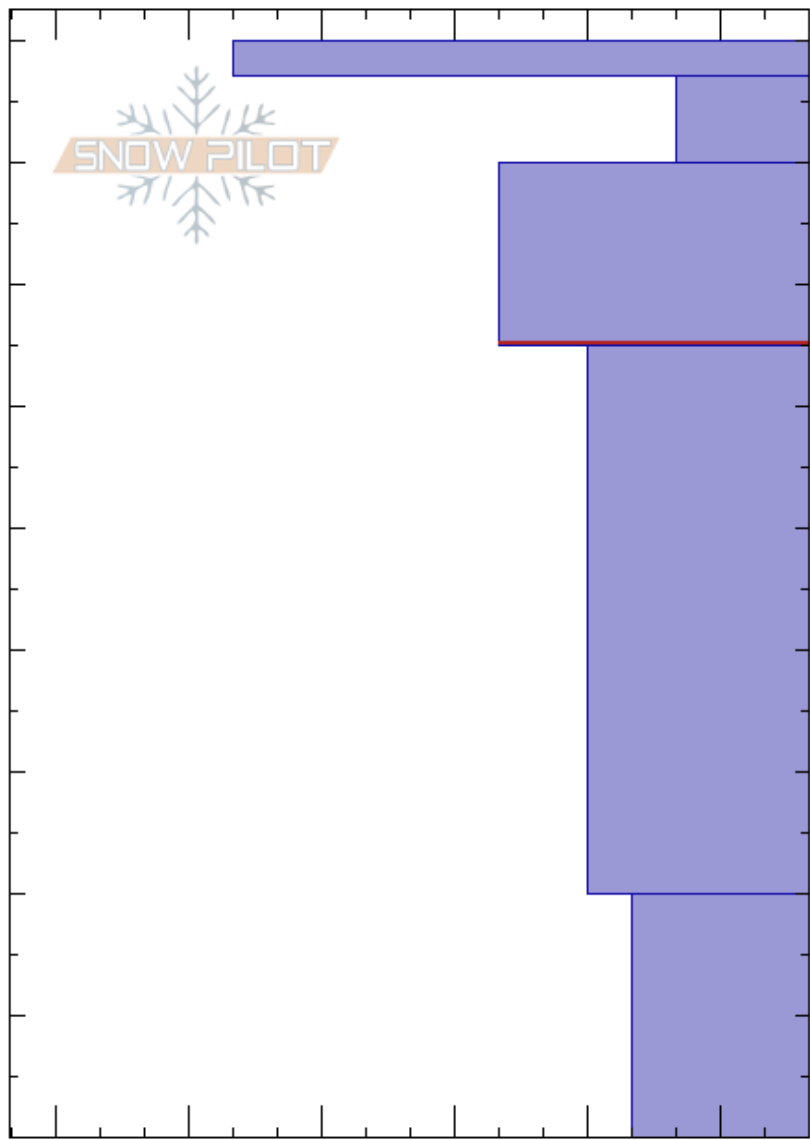

South of Williams
Sangre de Cristo Range
NM

Michael Erickson
12/27/2020 - 2:00pm
Co-ord: 36.54533N, -105.42569W
Slope Angle: 27°
Wind Loading:

Stability:
Air Temperature:
Sky Cover: FEW
Precipitation: NO
Wind:

HS:90
Layer Notes:
80-65cm:Problematic layer

Elevation: 11679 ft
Aspect: N
Specifics:

Elevation (ft)	Crystal		ρ kg/m ³	Stability tests & Layer comments
	Form	Size		
90	•			
85	◻			
75	•			
65				← ECTN13 @65cm
45	◻			
10	◻			