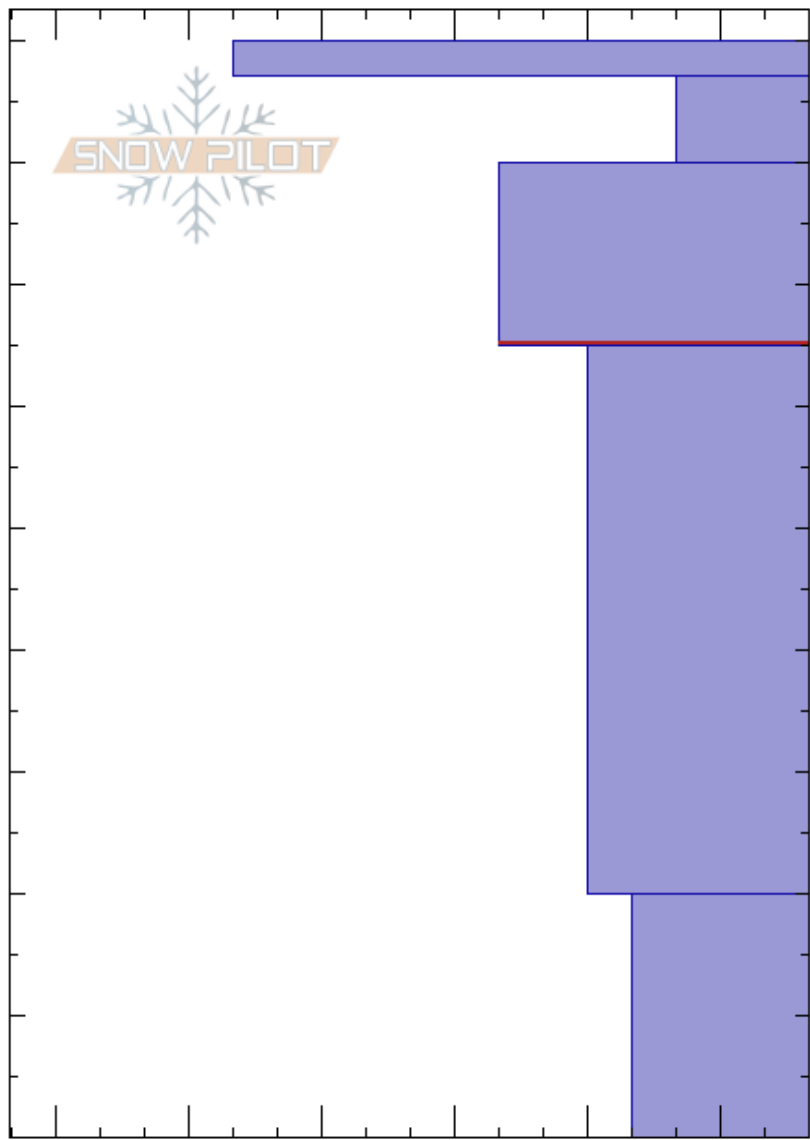

South of Williams
Sangre de Cristo Range
NM

Michael Erickson
12/27/2020 - 2:00pm
Co-ord: 36.54533N, -105.42569W
Slope Angle: 27°
Wind Loading:

Stability:
Air Temperature:
Sky Cover: FEW
Precipitation: NO
Wind:

HS:90
Layer Notes:
80-65cm:Problematic layer

Elevation: 11679 ft
Aspect: N
Specifics:

Altitude (ft)	Crystal		ρ kg/m ³	Stability tests & Layer comments
	Form	Size		
90	•			
85	◻			
75	•			
65				← ECTN13 @65cm
45	◻			
10	◻			