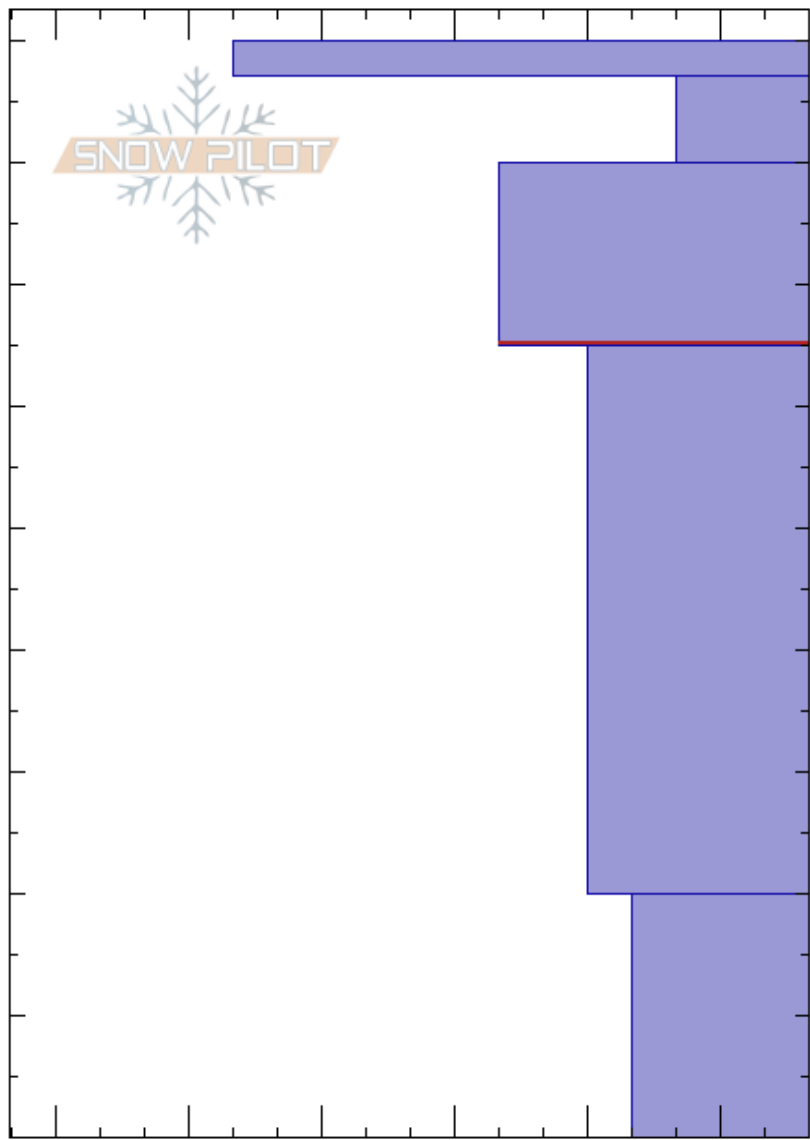

South of Williams  
Sangre de Cristo Range  
NM

Michael Erickson  
12/27/2020 - 2:00pm  
Co-ord: 36.54533N, -105.42569W  
Slope Angle: 27°  
Wind Loading:

Stability:  
Air Temperature:  
Sky Cover: FEW  
Precipitation: NO  
Wind:

HS:90  
Layer Notes:  
80-65cm: Problematic layer

Elevation: 11679 ft  
Aspect: N  
Specifics:

Elevation (ft)	Crystal		$\rho$ kg/m <sup>3</sup>	Stability tests & Layer comments
	Form	Size		
90	•			
85	◻			
75	•			
65				← ECTN13 @65cm
45	◻			
20	◻			