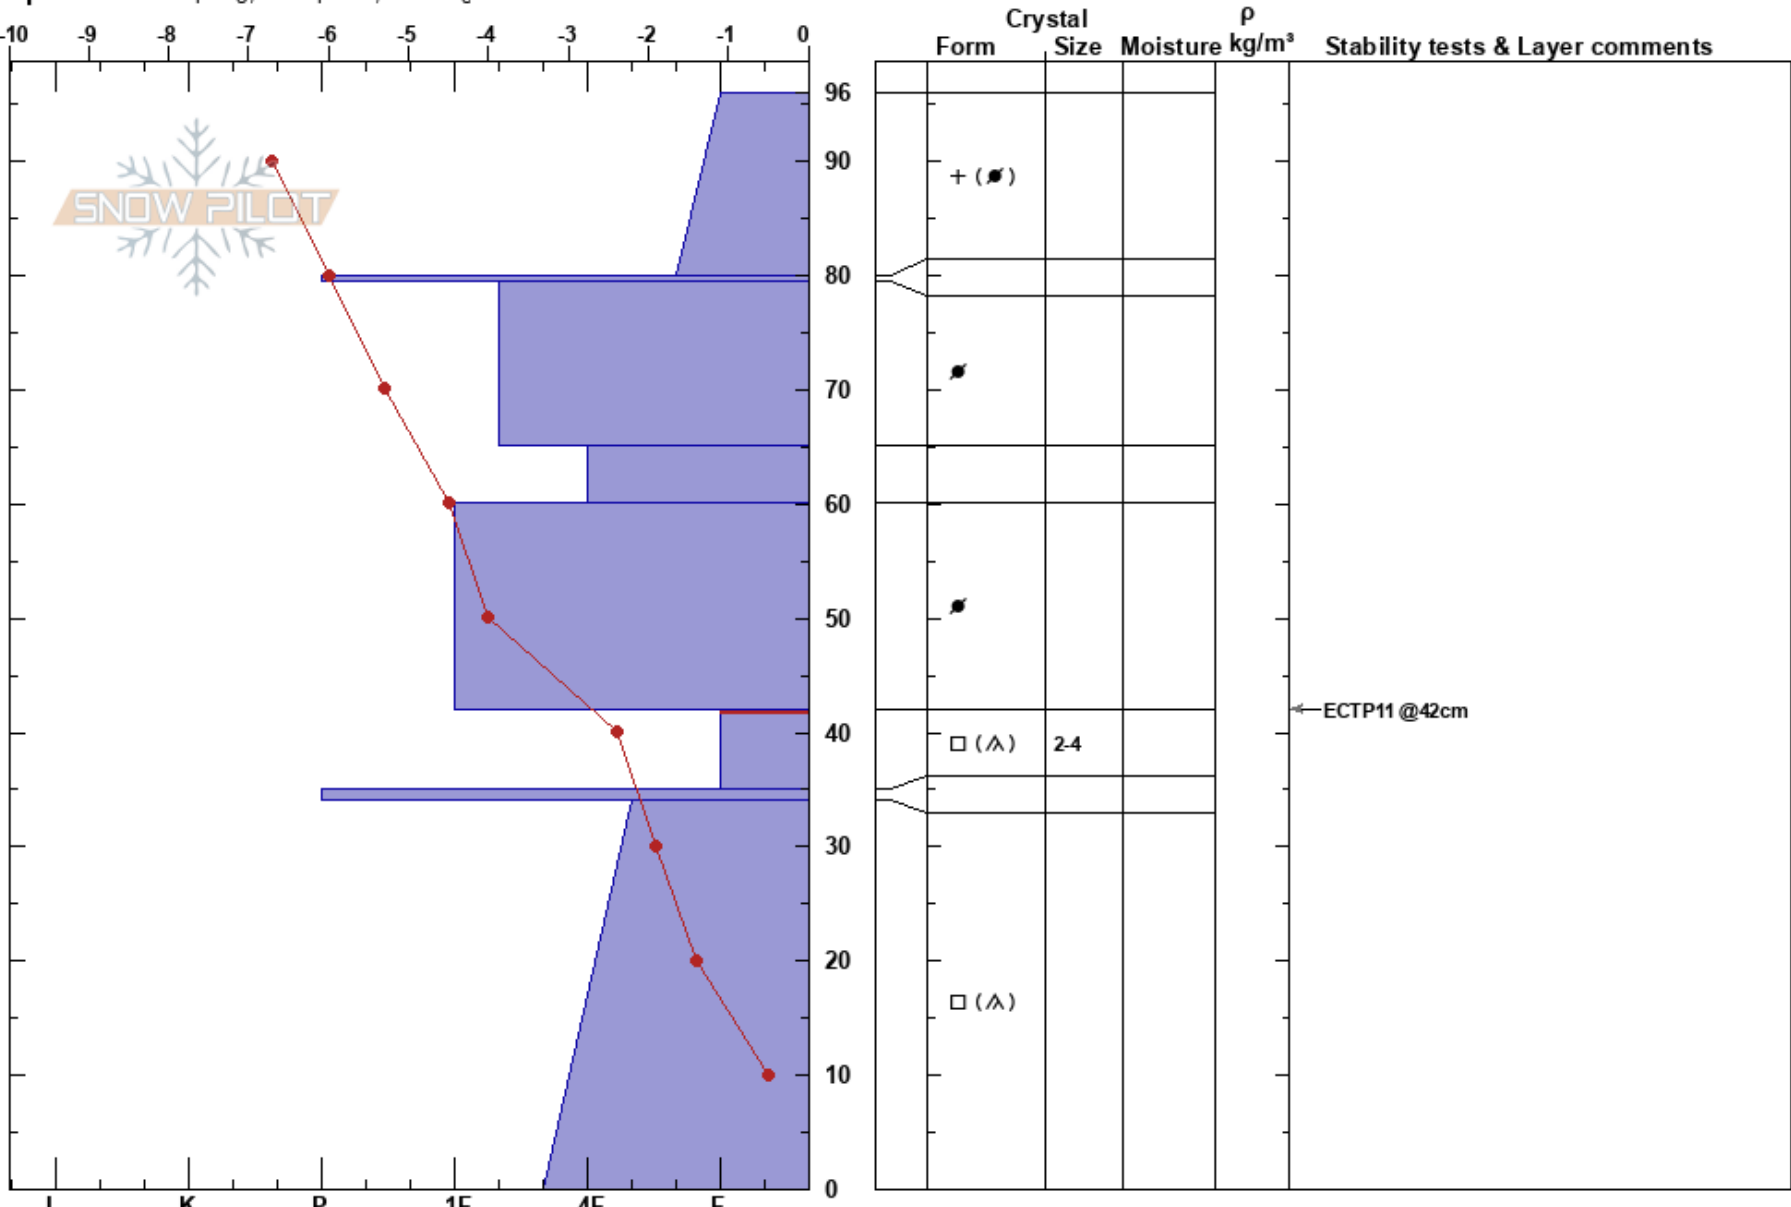

State Line Bowls
 Bear River Range
 UT
 Elevation: 8845 ft
 Aspect: E
 Specifics: Collapsing, widespread; Cracking

toby weed
 12/27/2020 - 1:30pm
 Co-ord: 42.00764N, -111.55663W
 Slope Angle: 20°
 Wind Loading: previous

Stability: Poor
 Air Temperature: -7°C
 Sky Cover: SCT
 Precipitation: NO
 Wind: W Light Breeze

HS:96
 PF:75
 PS:15
 Layer Notes:
 42-35cm: Problematic layer

Notes: Remote triggered 4' deep wind slab, which only ran about 50', from ~100' in drifted generally low angle terrain