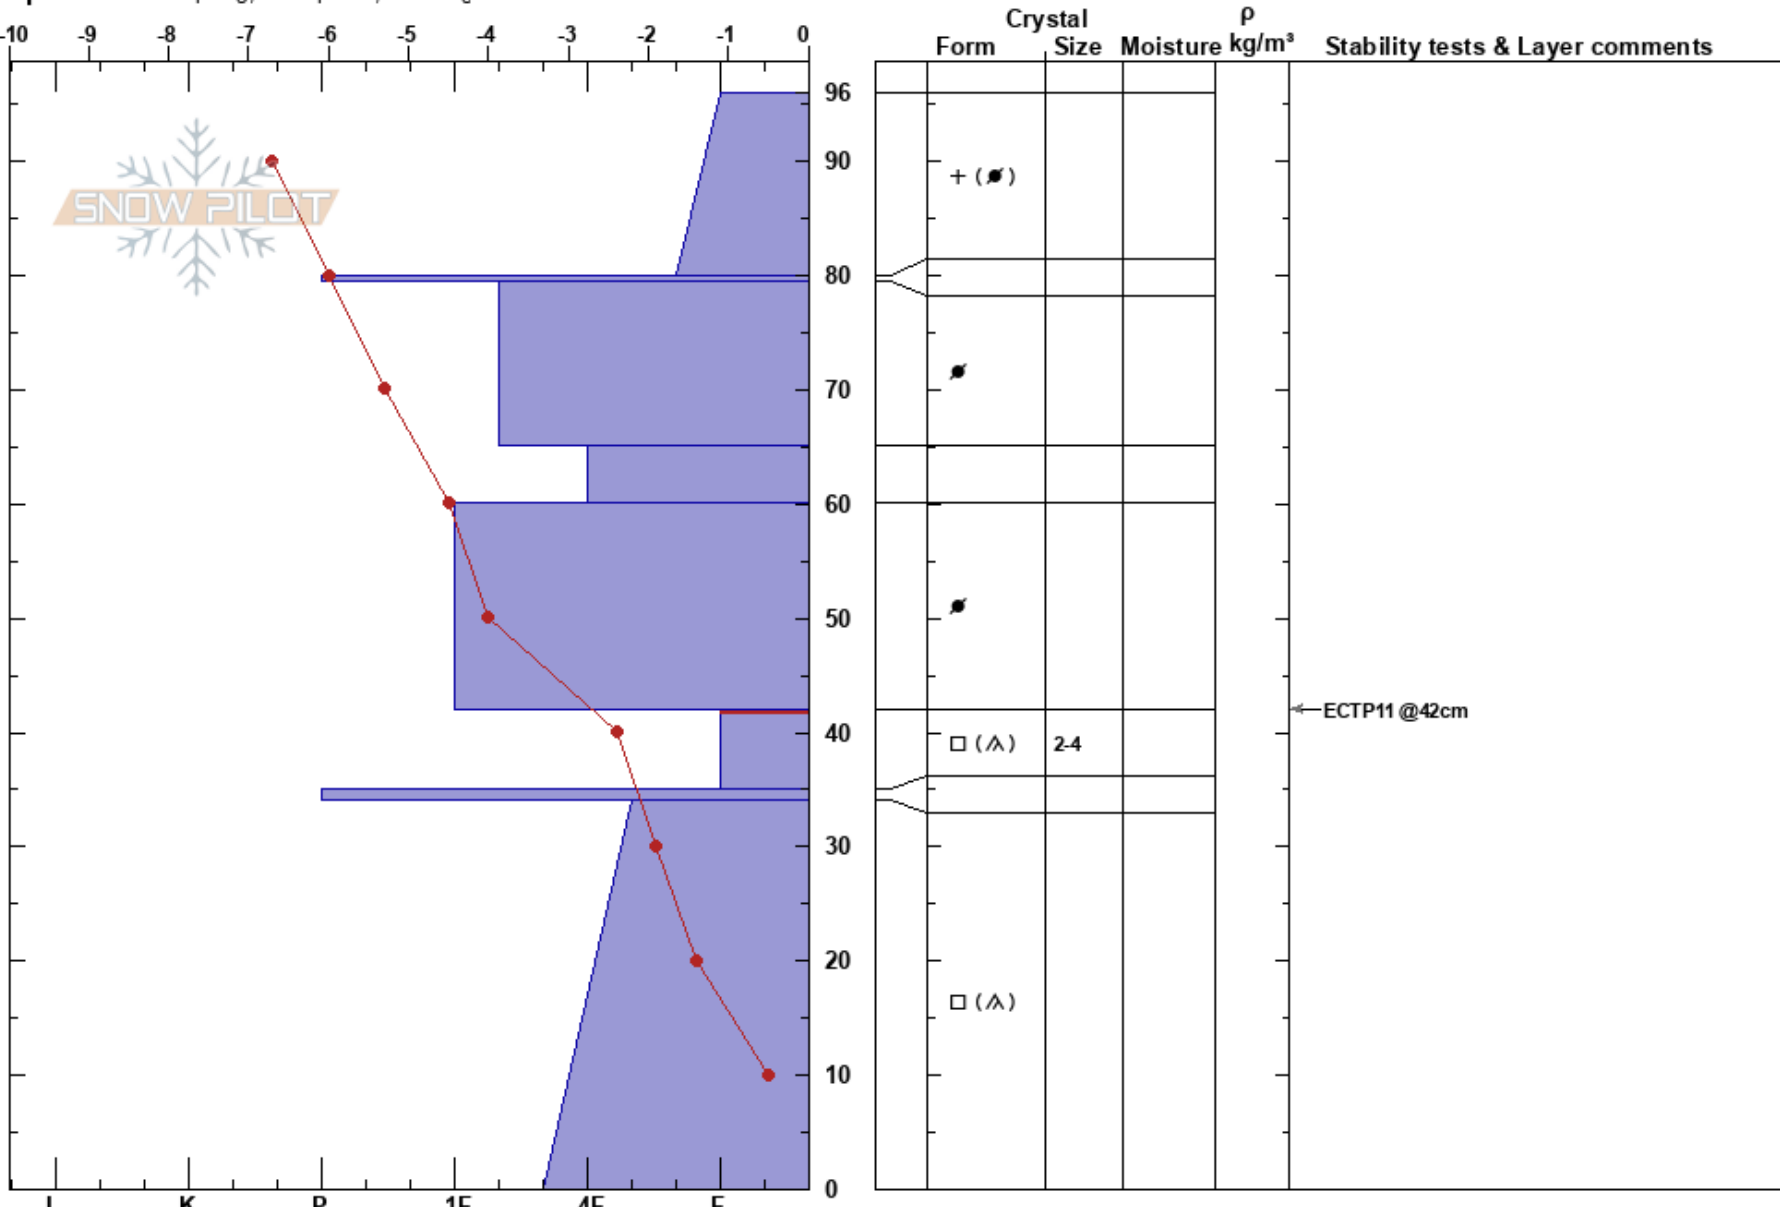

State Line Bowls
 Bear River Range
 UT
 Elevation: 8845 ft
 Aspect: E
 Specifics: Collapsing, widespread; Cracking

toby weed
 12/27/2020 - 1:30pm
 Co-ord: 42.00764N, -111.55663W
 Slope Angle: 20°
 Wind Loading: previous

Stability: Poor
 Air Temperature: -7°C
 Sky Cover: SCT
 Precipitation: NO
 Wind: W Light Breeze

HS:96
 PF:75
 PS:15
 Layer Notes:
 42-35cm: Problematic layer

Notes: Remote triggered 4' deep wind slab, which only ran about 50', from ~100' in drifted generally low angle terrain