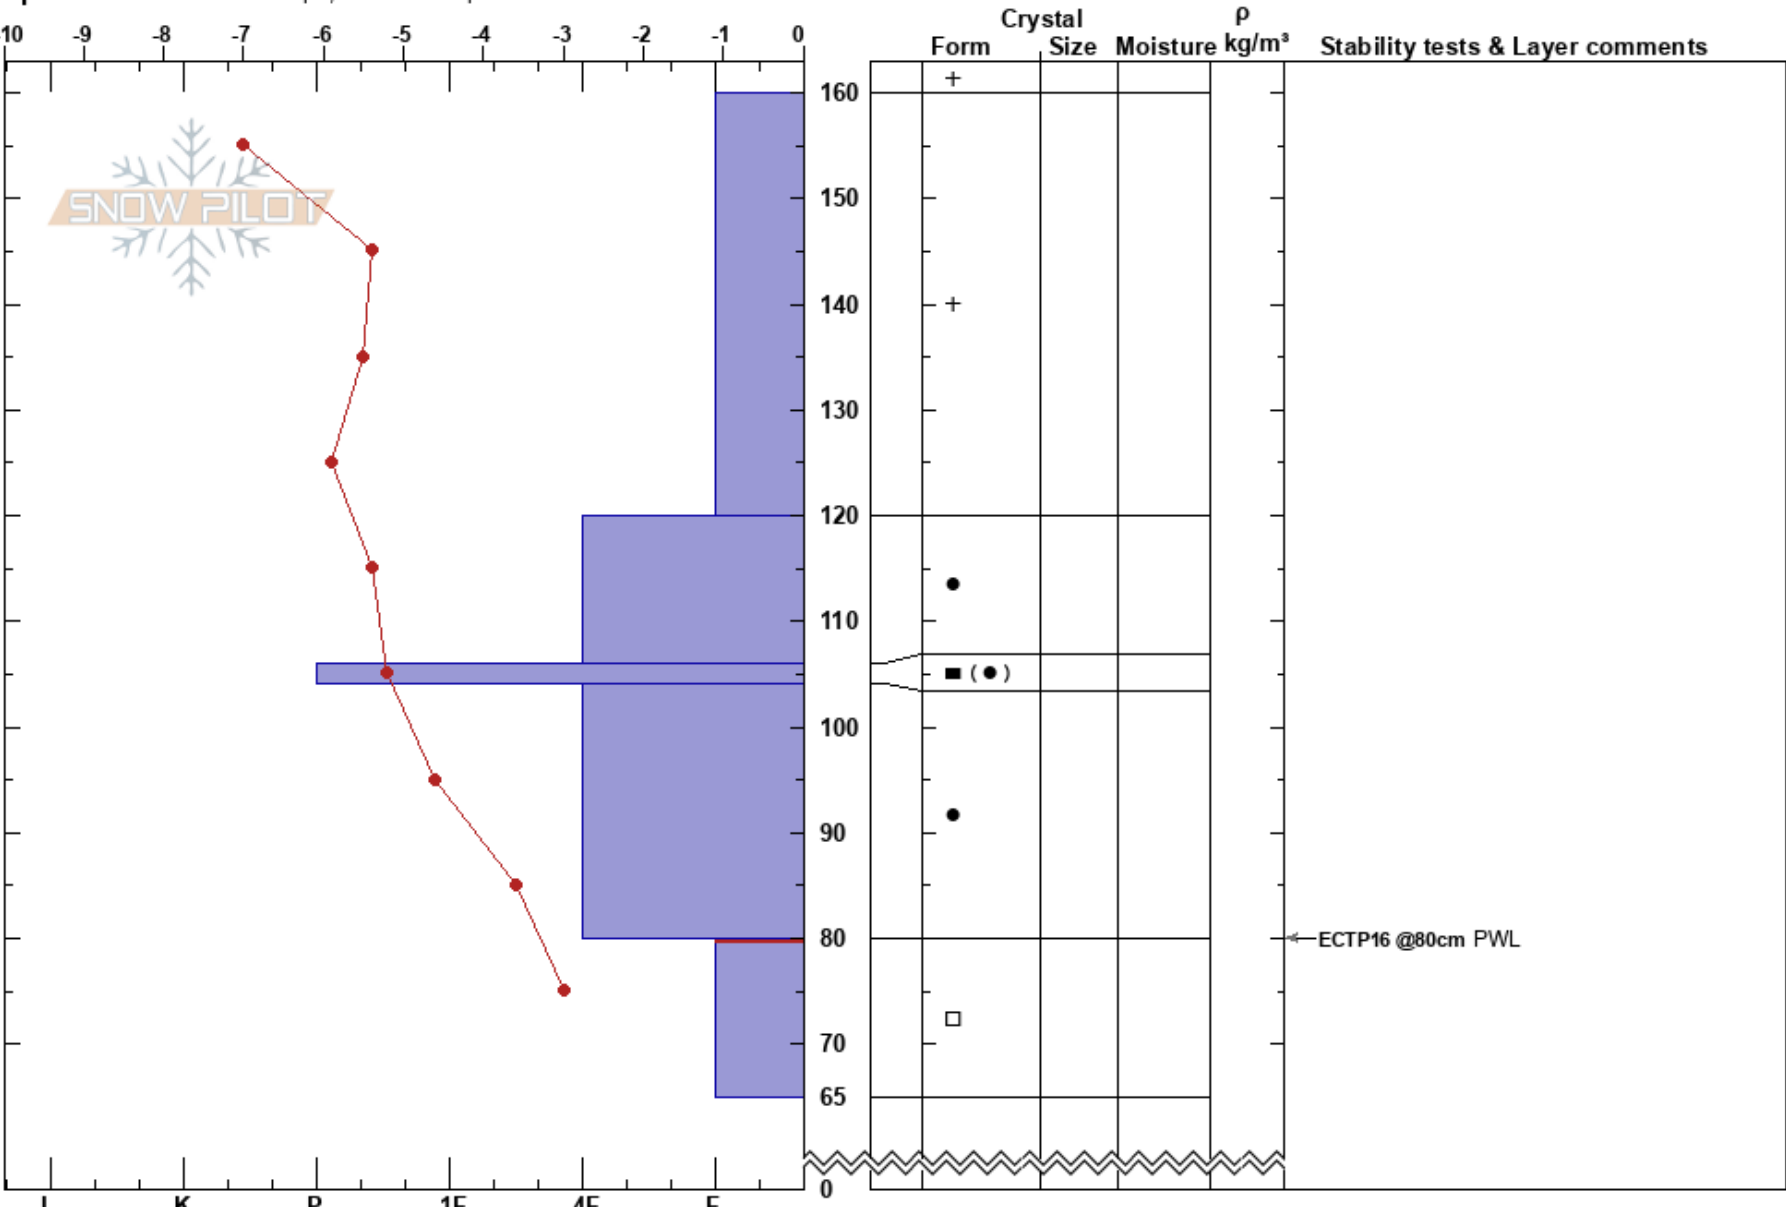

Yo Yo Wall
 Snake River Range
 WY
 Elevation: 2616 m
 Aspect:

Scott Melin
 12/27/2020 - 3:00pm
 Co-ord: 12T 504094W 4813052N
 Slope Angle: 28°
 Wind Loading:

Stability: **HS:160**
 Air Temperature: -9°C
 Sky Cover: FEW
 Precipitation: NO
 Wind:
 Layer Notes:
 80-65cm: Problematic layer

Specifics: Ski tracks on slope; We skied slope

Notes: