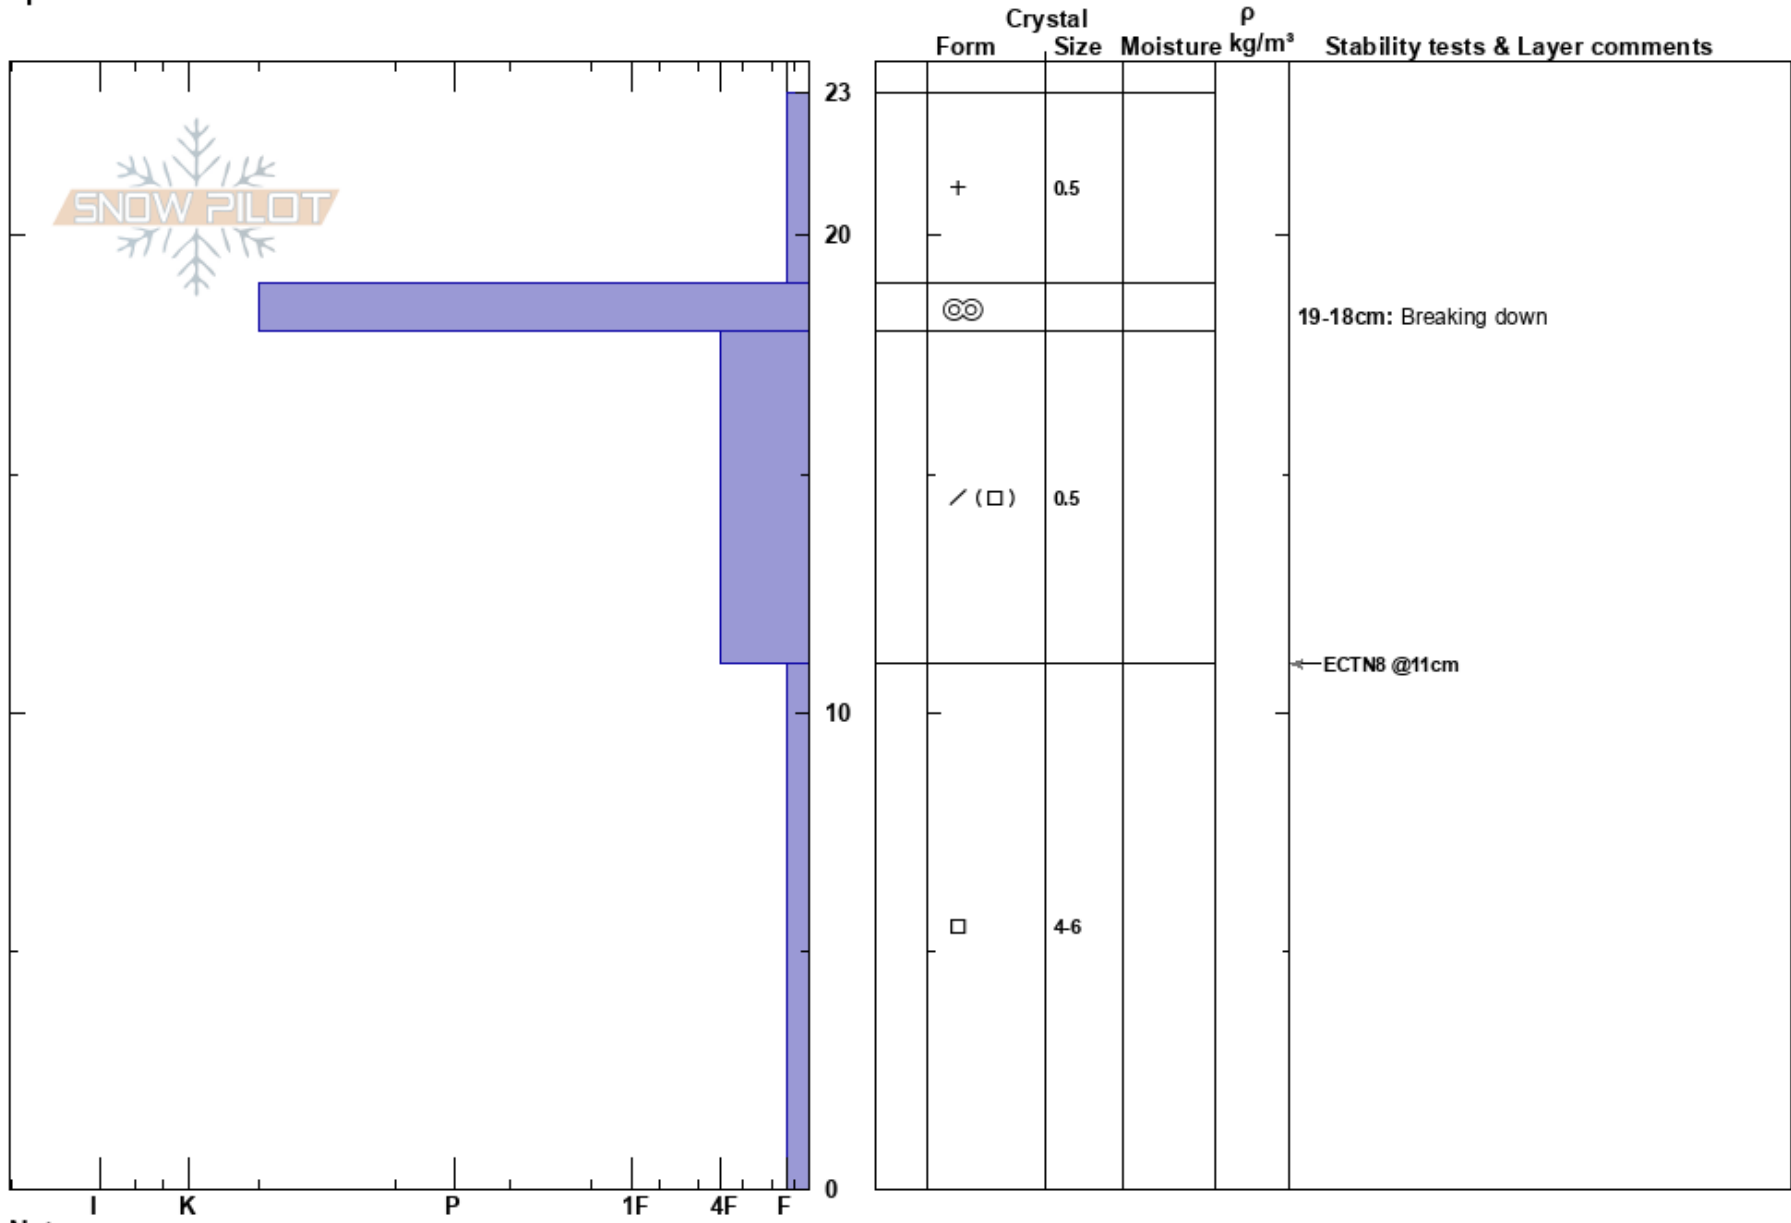

Ruedi Overlook
 Elk Mountains
 CO
 Elevation: 8812 ft
 Aspect: NE
 Specifics:

Polly Layton
 12/27/2020 - 2:00pm
 Co-ord: 13S 342814W 4360019N
 Slope Angle: 20°
 Wind Loading:

Stability: **HS:23**
 Air Temperature: 30°C **PF:23**
 Sky Cover: OVC **PS: 15**
 Precipitation: NO
 Wind: Calm
 Layer Notes:
 19-18cm: Breaking down
 11-0cm: Problematic layer