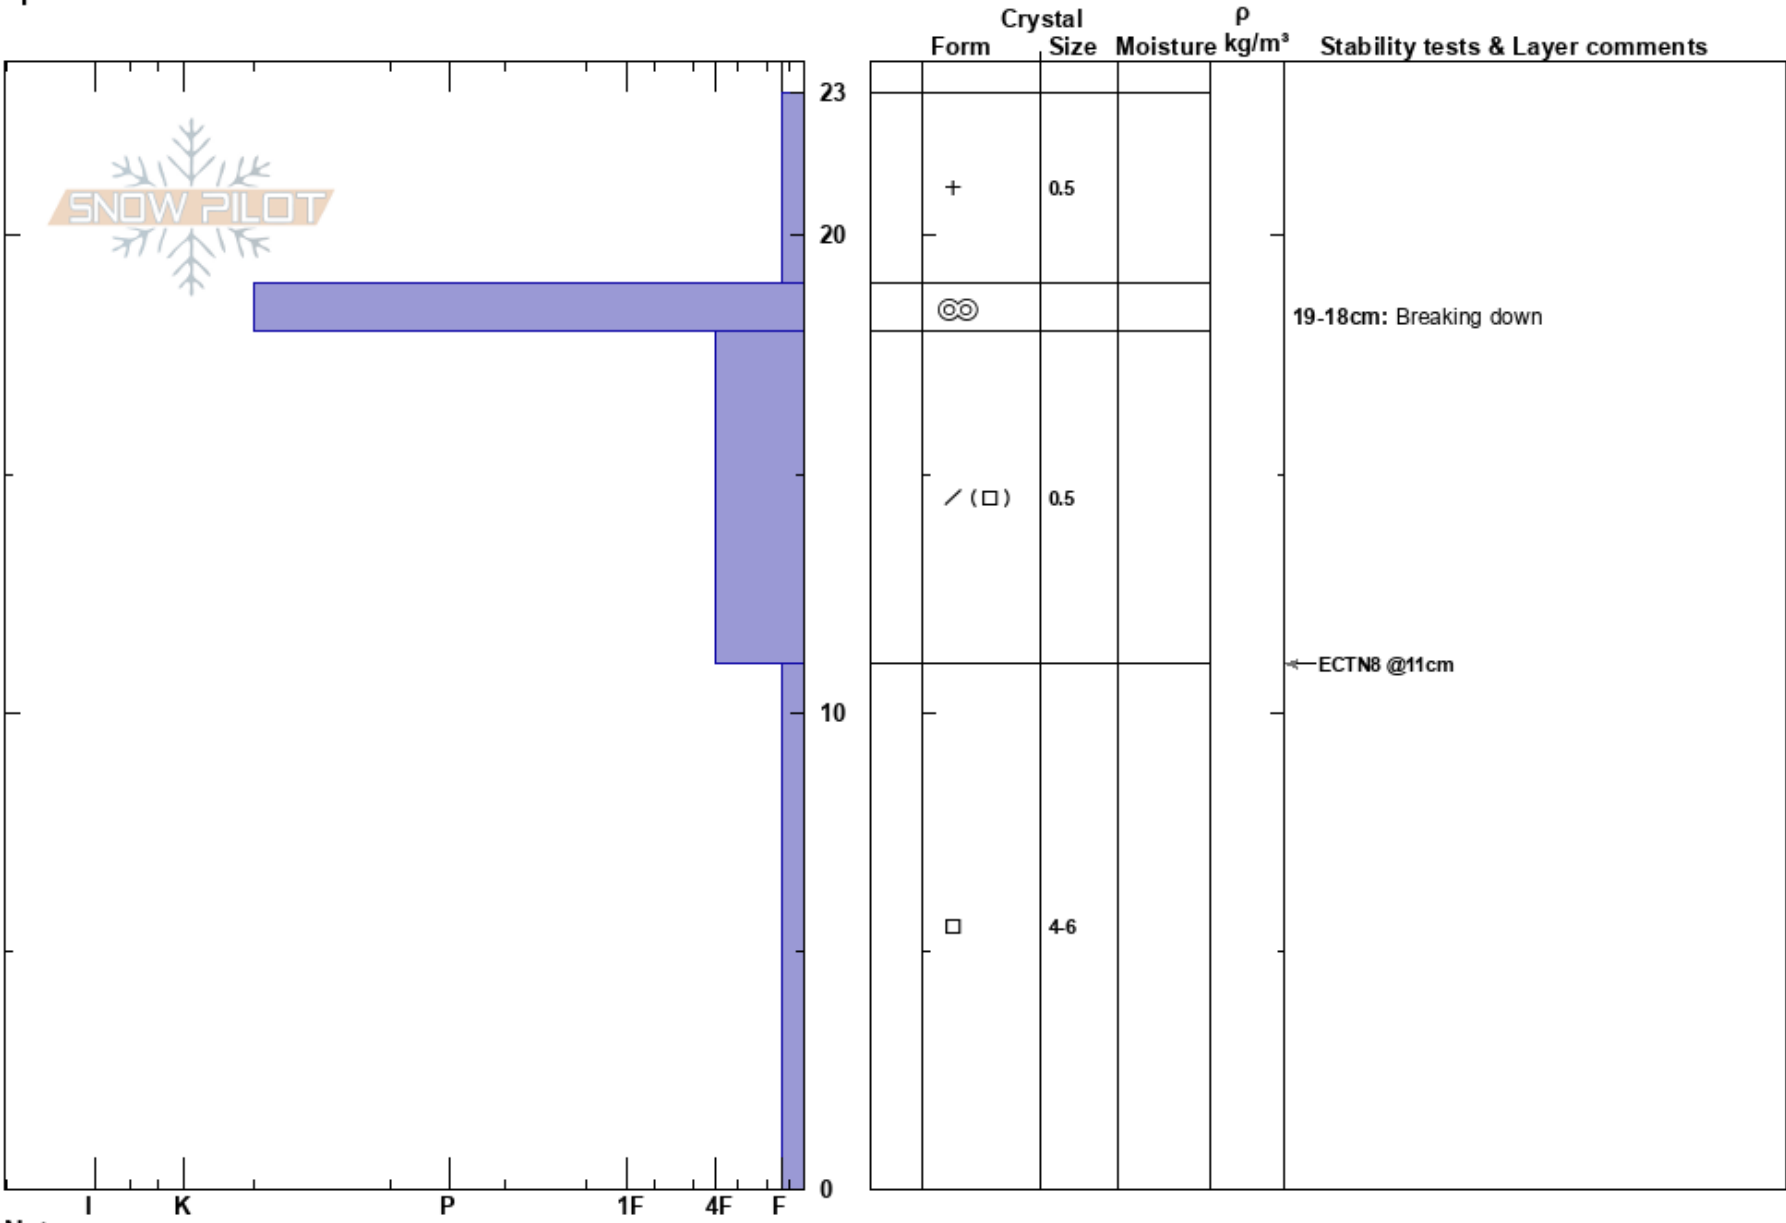

Ruedi Overlook
 Elk Mountains
 CO
Elevation: 8812 ft
Aspect: NE
Specifics:

Polly Layton
 12/27/2020 - 2:00pm
Co-ord: 13S 342814W 4360019N
Slope Angle: 20°
Wind Loading:

Stability:
Air Temperature: 30°C
Sky Cover: OVC
Precipitation: NO
Wind: Calm

HS:23
PF:23
PS: 15
Layer Notes:
 19-18cm: Breaking down
 11-0cm: Problematic layer

Notes: