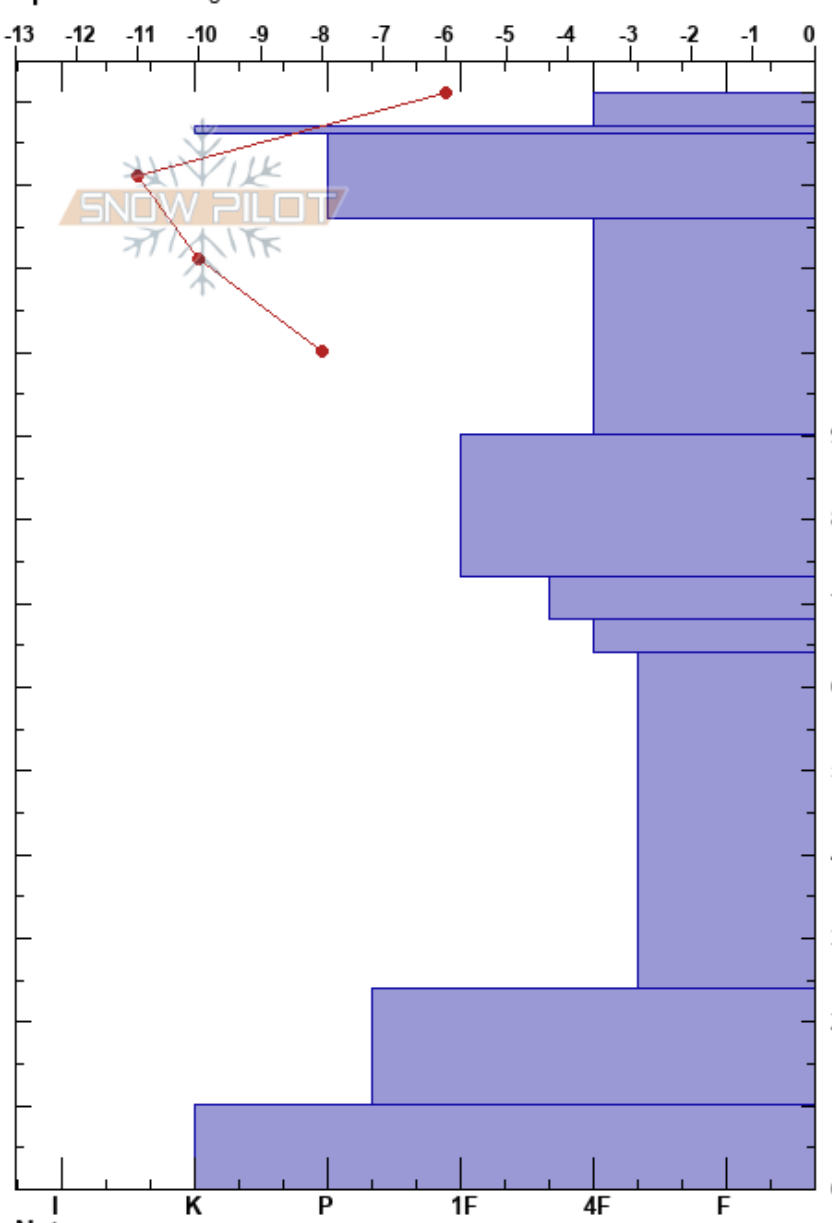

20201225 Meleheess
 Teton Range
 WY
 Elevation: 9400 ft
 Aspect: 275°
 Specifics: Pit dug in a Ski Area

Fred Most
 12/25/2020 - 11:06am
 Co-ord:
 Slope Angle: 37°
 Wind Loading: previous

Stability:
 Air Temperature: -4°C
 Sky Cover: FEW
 Precipitation: NO
 Wind: SW Calm

HS:131 Layer Notes:

Height (cm)	Crystal		Moisture	ρ kg/m ³	Stability tests & Layer comments
	Form	Size			
131	/ (∅)	0.5-1 (0.5)			
120	⊙	0.5(0.5)			
110	/	0.5			
90	/ (□)	0.5			
80	/ (□)	0.5			
70	□	0.5-1			
60	□	0.5-1			← ECTP22 @60cm
40	□	0.5-2			
20	□ (A)	0.5-3			
10	⊖	0.5-1.5			