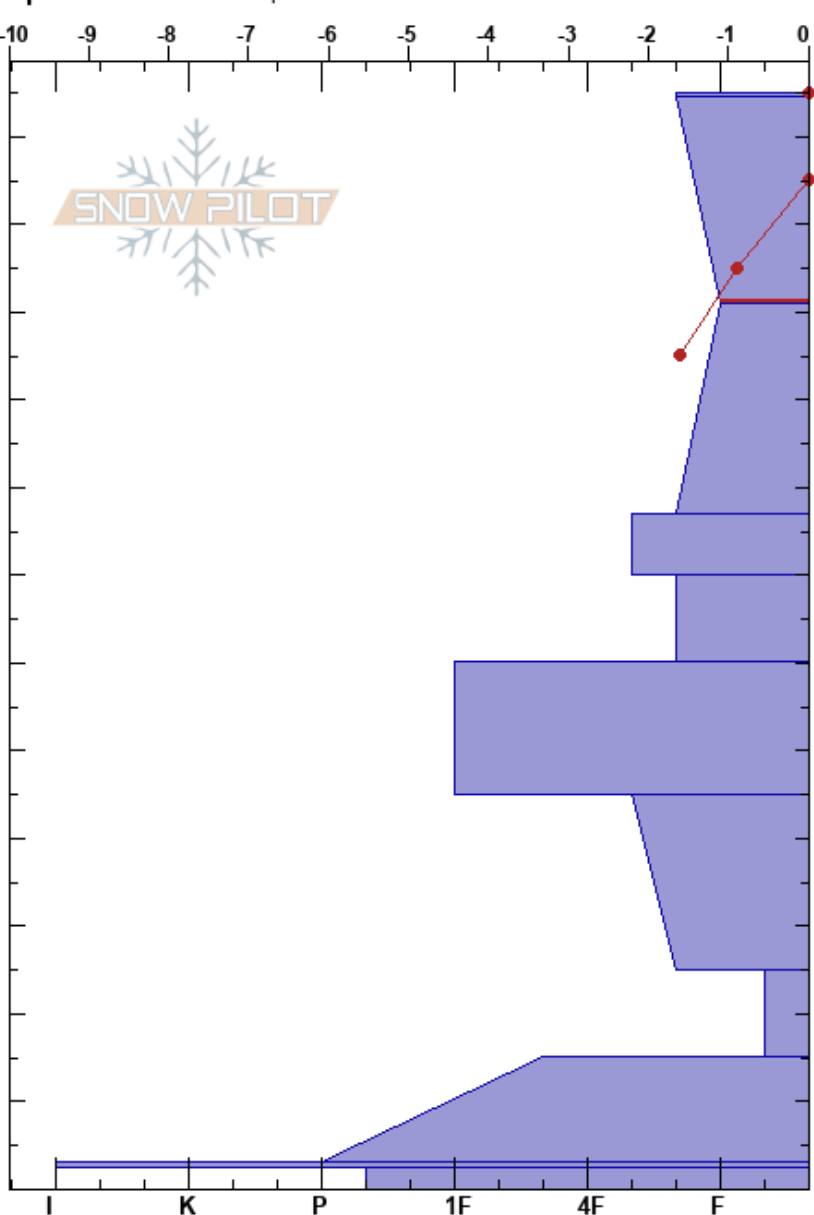

Summit Lake  
 Chugach Range  
 AK  
 Elevation: 2250 ft  
 Aspect: W  
 Specifics: We skied slope

Allen Dahl  
 03/31/2017 - 11:53am  
 Co-ord: 60.63266N, -149.47861W  
 Slope Angle: 16°  
 Wind Loading: no

Stability: **HS:125**  
 Air Temperature: 4.4°C **PS: 15** 124.5-101cm:Problematic layer  
 Sky Cover: OVC  
 Precipitation: S-1  
 Wind: N Calm

Form	Crystal Size	Moisture	$\rho$ kg/m <sup>3</sup>	Stability tests & Layer comments
+	0.5			
○	0.1			← ECTN14 @109cm
□	1			← CT3, PC @101cm
⊖	1			
⊖	1			
⊖	1			
□	2-3			
□	3-4			
^	6-8			
⊖				
^	4-5			