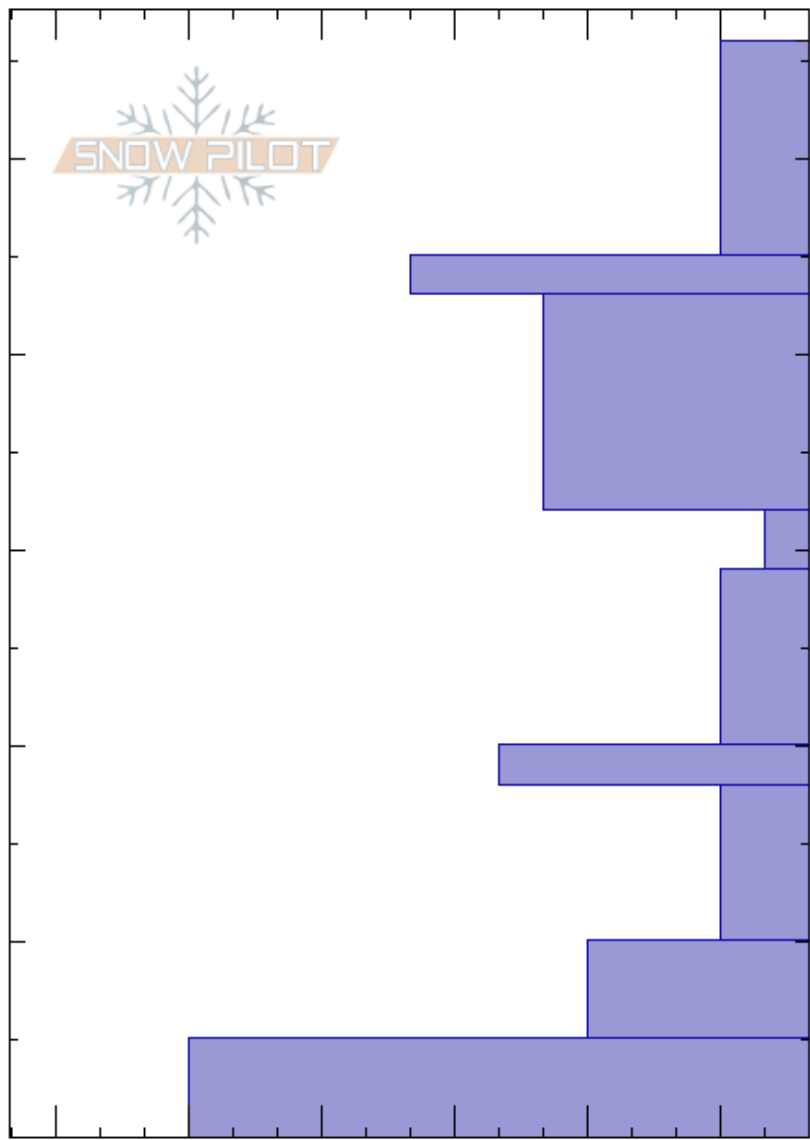

The Throne (Lower)

Ian Hoyer

Stability: Fair

HS:56

Layer Notes:

Cooke City

12/26/2020 - 11:00am

Air Temperature:

PF:50

32-29cm: Problematic layer

MT

Co-ord: 45.88455N, -110.94951W

Sky Cover: OVC

PS:20

Elevation: 8000 ft

Slope Angle: 30°

Precipitation: S-1

Aspect: 95°

Wind Loading: no

Wind: S Light Breeze

Specifics: Recent avalanche activity on different slopes; We skied slope

Crystal Form	Crystal Size	Moisture	ρ kg/m ³	Stability tests & Layer comments
+				
•				
/				
□	2			← ECTN13 @32cm ← PST27/100 (End) @32cm
□	2			
⊗				← ECTN17 @18cm
^	2-4			
^				
⊗				