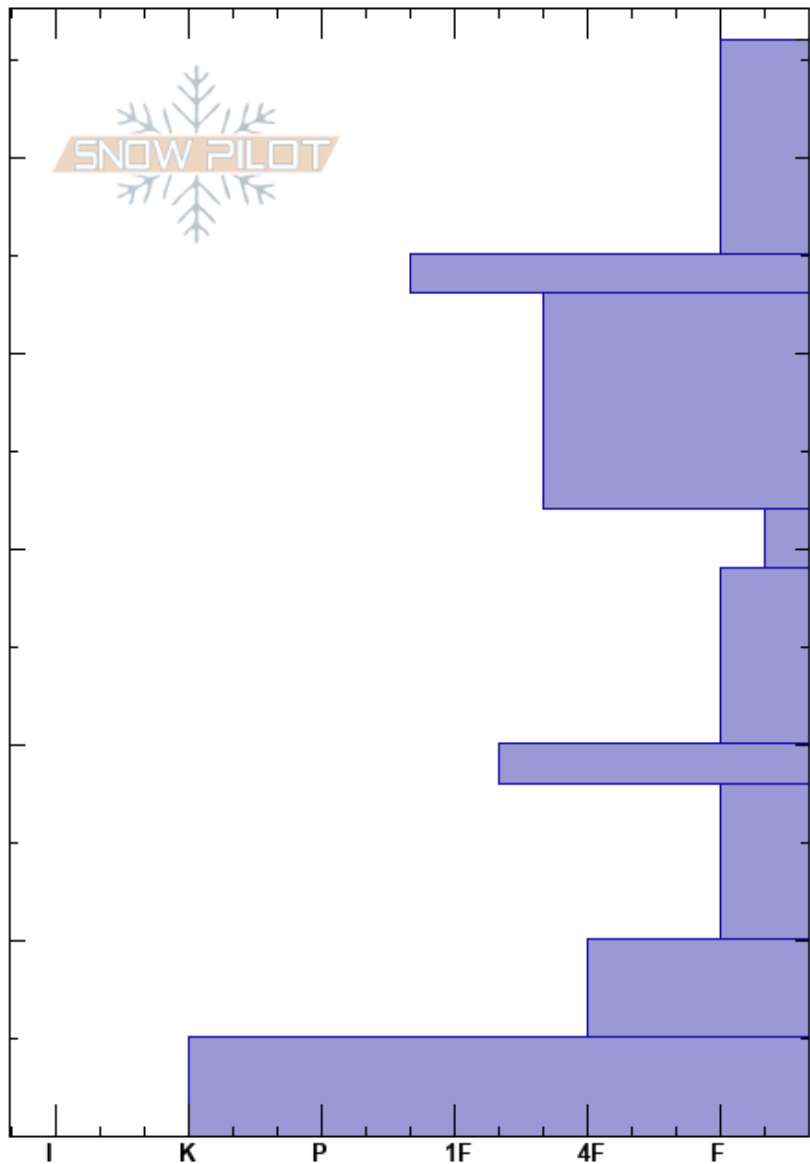

PF:50

32-29cm: Problematic layer

MT

Co-ord: 45.88455N, -110.94951W

Sky Cover: OVC

PS:20

Elevation: 8000 ft

Slope Angle: 30°

Precipitation: S-1

Aspect: 95°

Wind Loading: no

Wind: S Light Breeze

Specifics: Recent avalanche activity on different slopes; We skied slope

Crystal Form	Crystal Size	Moisture	ρ kg/m ³	Stability tests & Layer comments
+				
•				
/				
□	2			← ECTN13 @32cm ← PST27/100 (End) @32cm
□	2			
⊙				← ECTN17 @18cm
^	2-4			
^				
⊙				