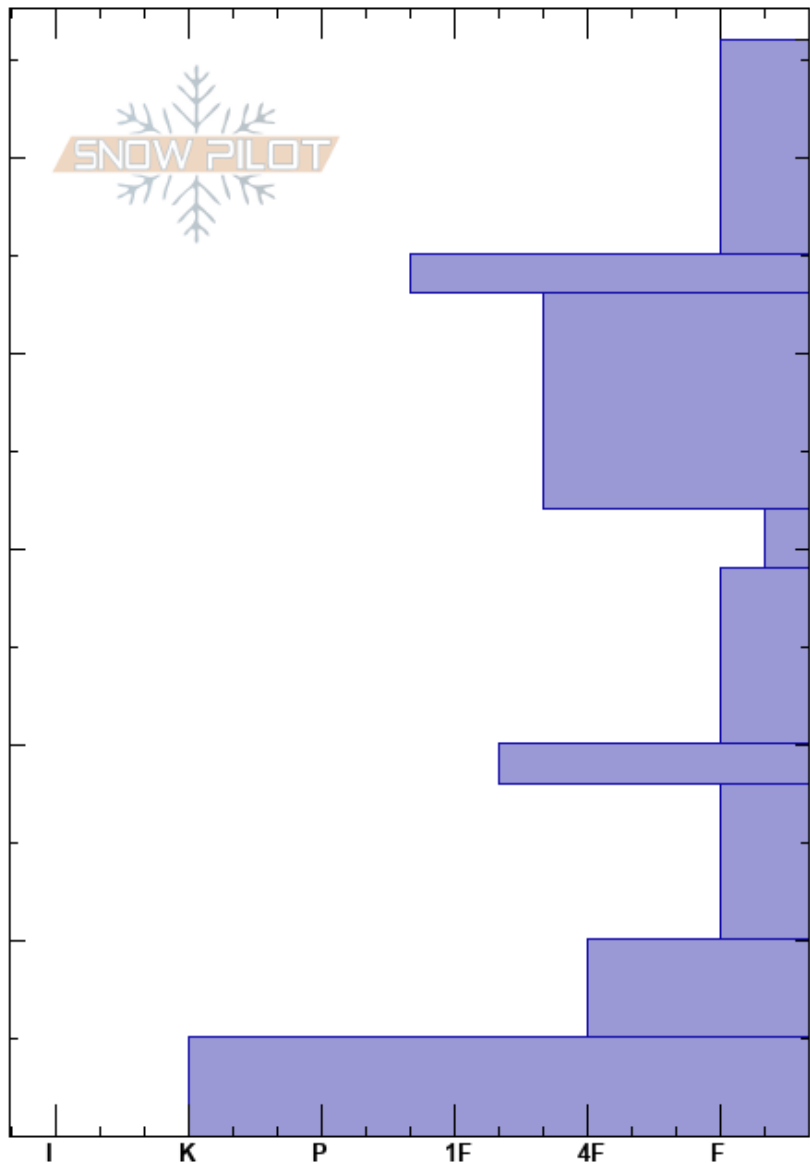

PF:50

32-29cm: Problematic layer

MT

Co-ord: 45.88455N, -110.94951W

Sky Cover: OVC

PS:20

Elevation: 8000 ft

Slope Angle: 30°

Precipitation: S-1

Aspect: 95°

Wind Loading: no

Wind: S Light Breeze

Specifics: Recent avalanche activity on different slopes; We skied slope

Crystal Form	Crystal Size	Moisture	$\rho$ kg/m <sup>3</sup>	Stability tests & Layer comments
+				
•				
/				
□	2			← ECTN13 @32cm ← PST27/100 (End) @32cm
□	2			
⊙				← ECTN17 @18cm
^	2-4			
^				
⊙				