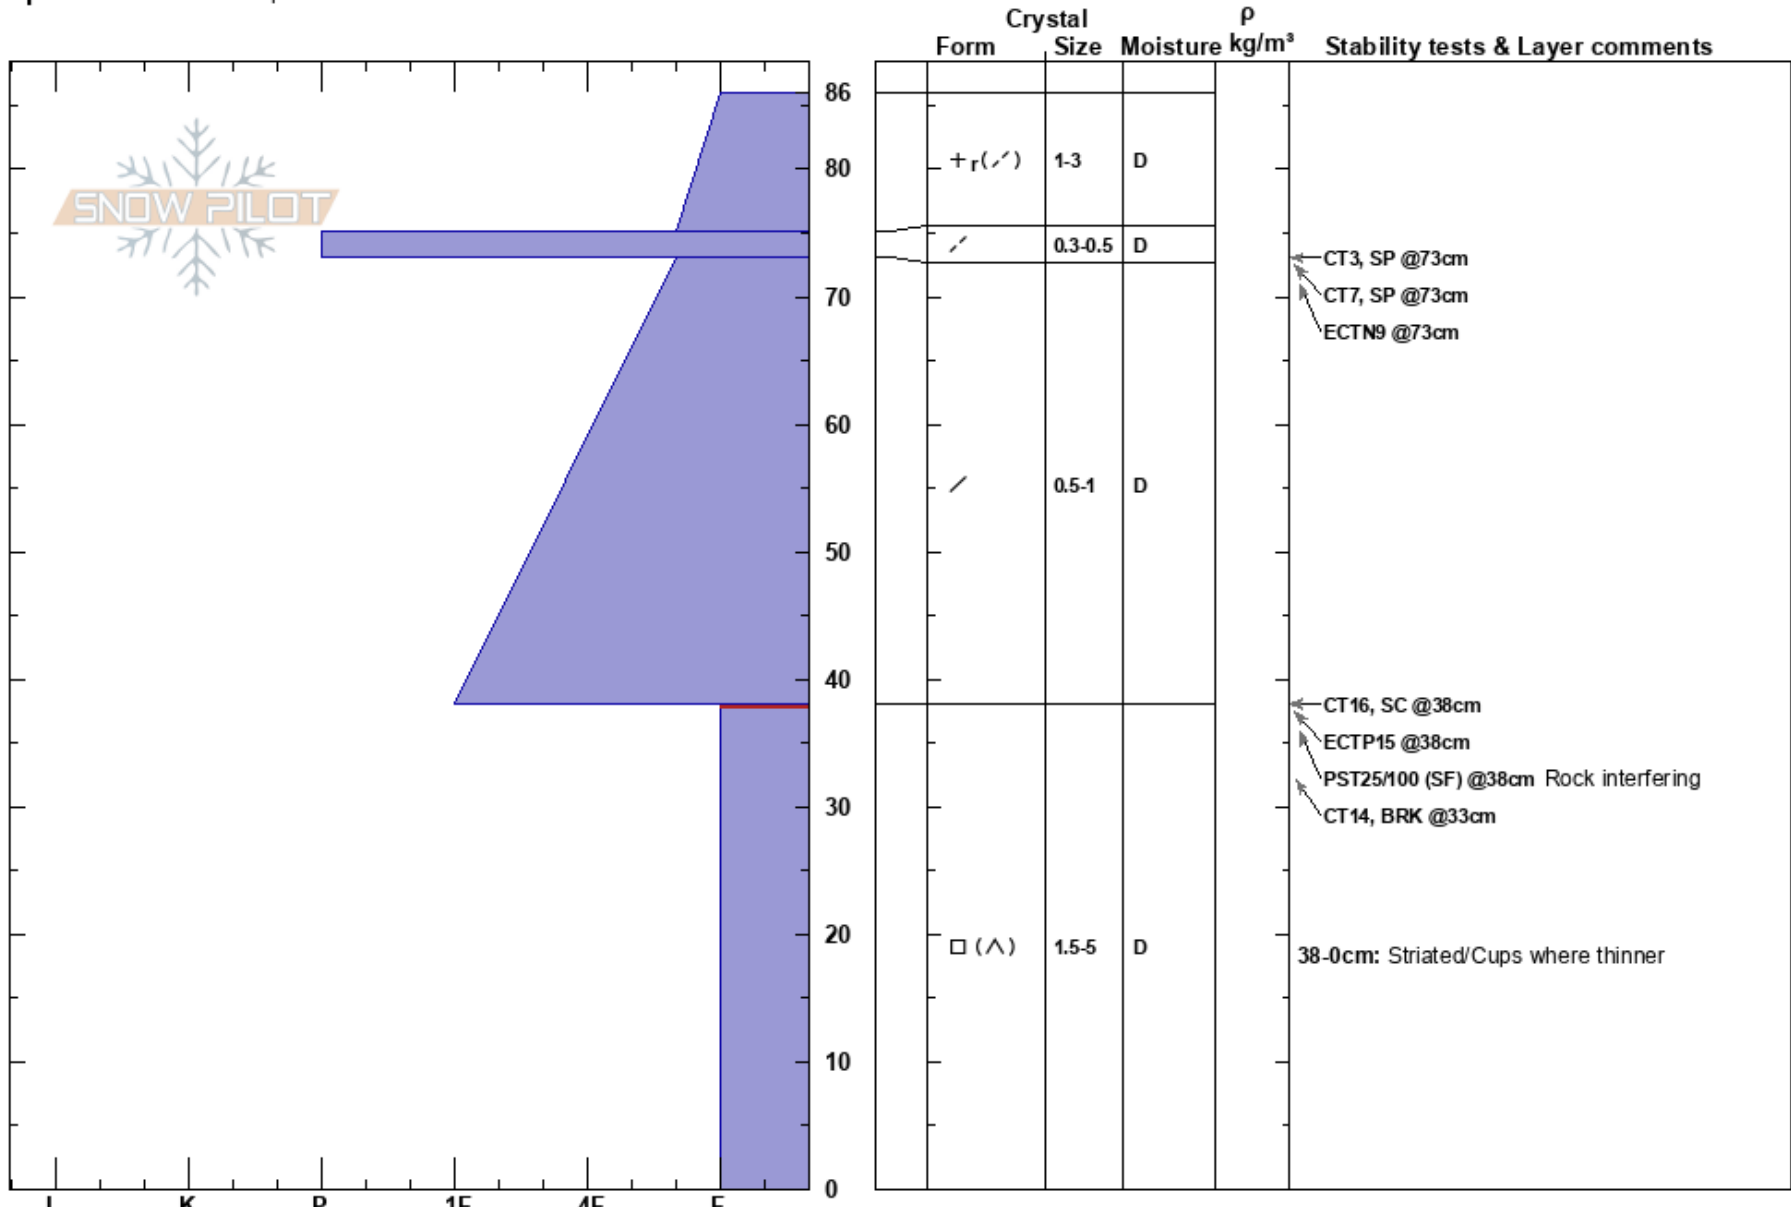

Virginia Lakes
 Eastern Sierra Nevada
 CA
Elevation: 10250 ft
Aspect: NE
Specifics: We skied slope

Arden Feldman
 12/26/2020 - 2:00pm
Co-ord: 38.04670N, -119.27817W
Slope Angle: 19°
Wind Loading: yes

Stability: Poor
Air Temperature:
Sky Cover: SCT
Precipitation: NO
Wind: W Moderate

HS: 86
PF: 65
PS: 13
 75-73cm: Not always present
 38-0cm: Striated/Cups where thinner
 38-0cm: Problematic layer

Notes: PST was in a thinner spot and a couple of rocks likely interfered by poking up into the slab.