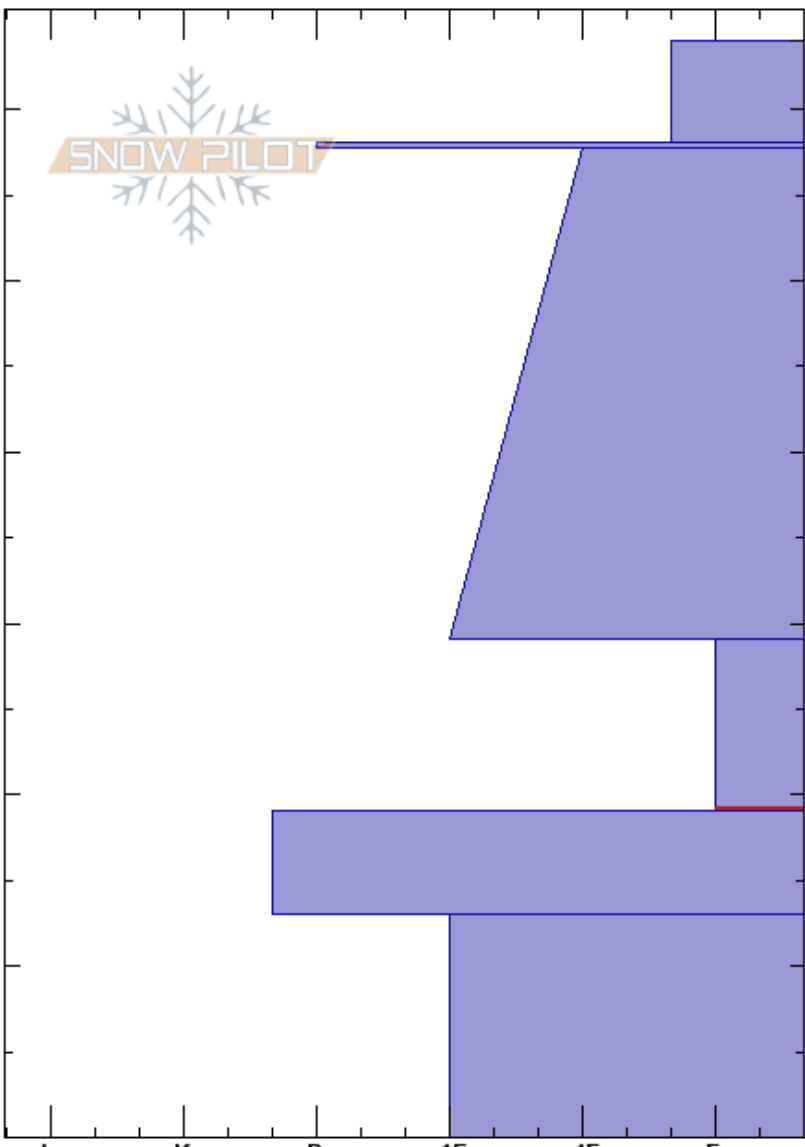

Mammoth Rock
 Eastern Sierra Nevada
 CA
 Elevation: 9198 ft
 Aspect: NE
 Specifics:

Steve Mace
 12/26/2020 - 2:45am
 Co-ord: 37.61262N, -118.99028W
 Slope Angle: 28°
 Wind Loading: no

Stability:
 Air Temperature: 22°C
 Sky Cover: BKN
 Precipitation: NO
 Wind: SW Moderate

HS:64
 PF:40
 PS:15
 29-19cm: Problematic layer

Crystal Form	Crystal Size	Moisture	ρ kg/m ³	Stability tests & Layer comments
+ (✓)	1			
=				
/	0.5			
□	1.5			← ECTP22 @29cm
⊙				
⊖	1			

Notes: