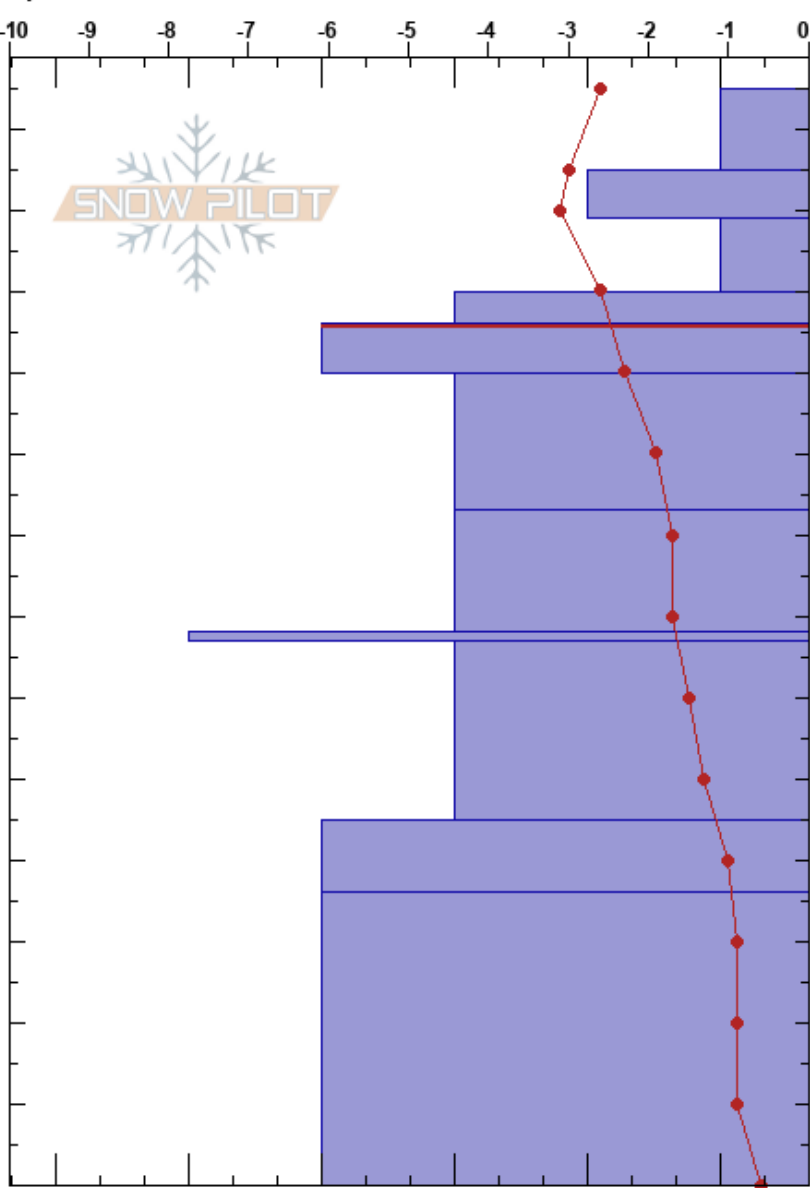

North Face
 Silver Valley Area
 ID
 Elevation: 6240 ft
 Aspect: 327°

morgan winchester
 12/26/2020 - 12:45pm
 Co-ord: 47.48870N, -116.12920W
 Slope Angle: 38°
 Wind Loading: yes

Stability: Fair
 Air Temperature: -8°C
 Sky Cover: OVC
 Precipitation: S-1
 Wind: SE Light Breeze

HS:135

PF:40 106-100cm:Problematic layer

Specifics: Pit dug in a Ski Area; Recent avalanche activity on similar slopes; Ski tracks on slope; We skied slope

Crystal	Form	Size	Moisture	ρ kg/m ³	Stability tests & Layer comments
	/	1			
	/	1			
	o	1			← ECTN1 @119cm ← CT1, Q2 @119cm
	/	1			
	o	1			← ECTN12 @100cm ← CT12, Q1 @100cm
	Δ (/)	2(0.5)			
	⊖	1			
	o	1			
	•	1			
	⊖	3			← CT19, Q3 @45cm
	•	1			