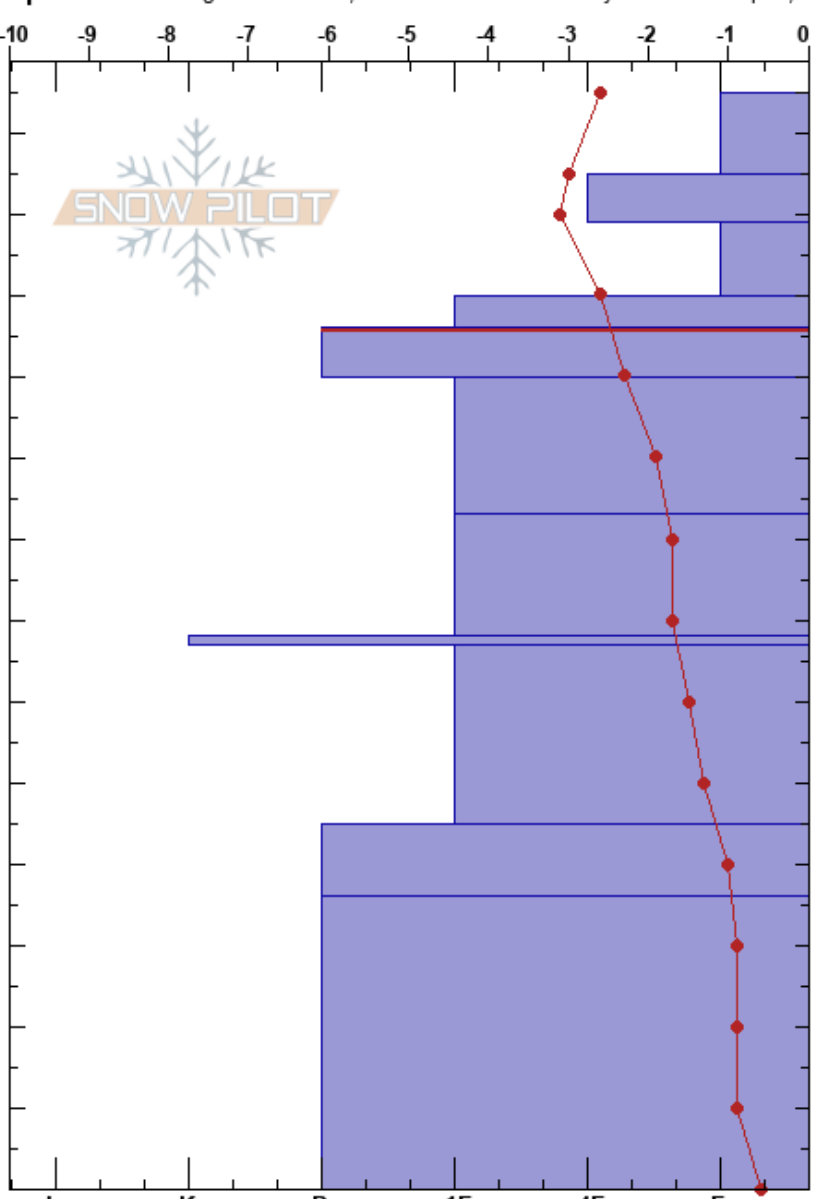

North Face
 Silver Valley Area
 ID
 Elevation: 6240 ft
 Aspect: 327°

morgan winchester
 12/26/2020 - 12:45pm
 Co-ord: 47.48870N, -116.12920W
 Slope Angle: 38°
 Wind Loading: yes

Stability: Fair
 Air Temperature: -8°C
 Sky Cover: OVC
 Precipitation: S-1
 Wind: SE Light Breeze

HS:135

PF:40 106-100cm:Problematic layer

Specifics: Pit dug in a Ski Area; Recent avalanche activity on similar slopes; Ski tracks on slope; We skied slope

Crystal	Form	Size	Moisture	ρ kg/m ³	Stability tests & Layer comments
	/	1			
	/	1			
	o	1			← ECTN1 @119cm ← CT1, Q2 @119cm
	/	1			
	o	1			← ECTN12 @100cm ← CT12, Q1 @100cm
	Δ (/)	2(0.5)			
	⊖	1			
	o	1			
	•	1			
	⊖	3			← CT19, Q3 @45cm
	•	1			