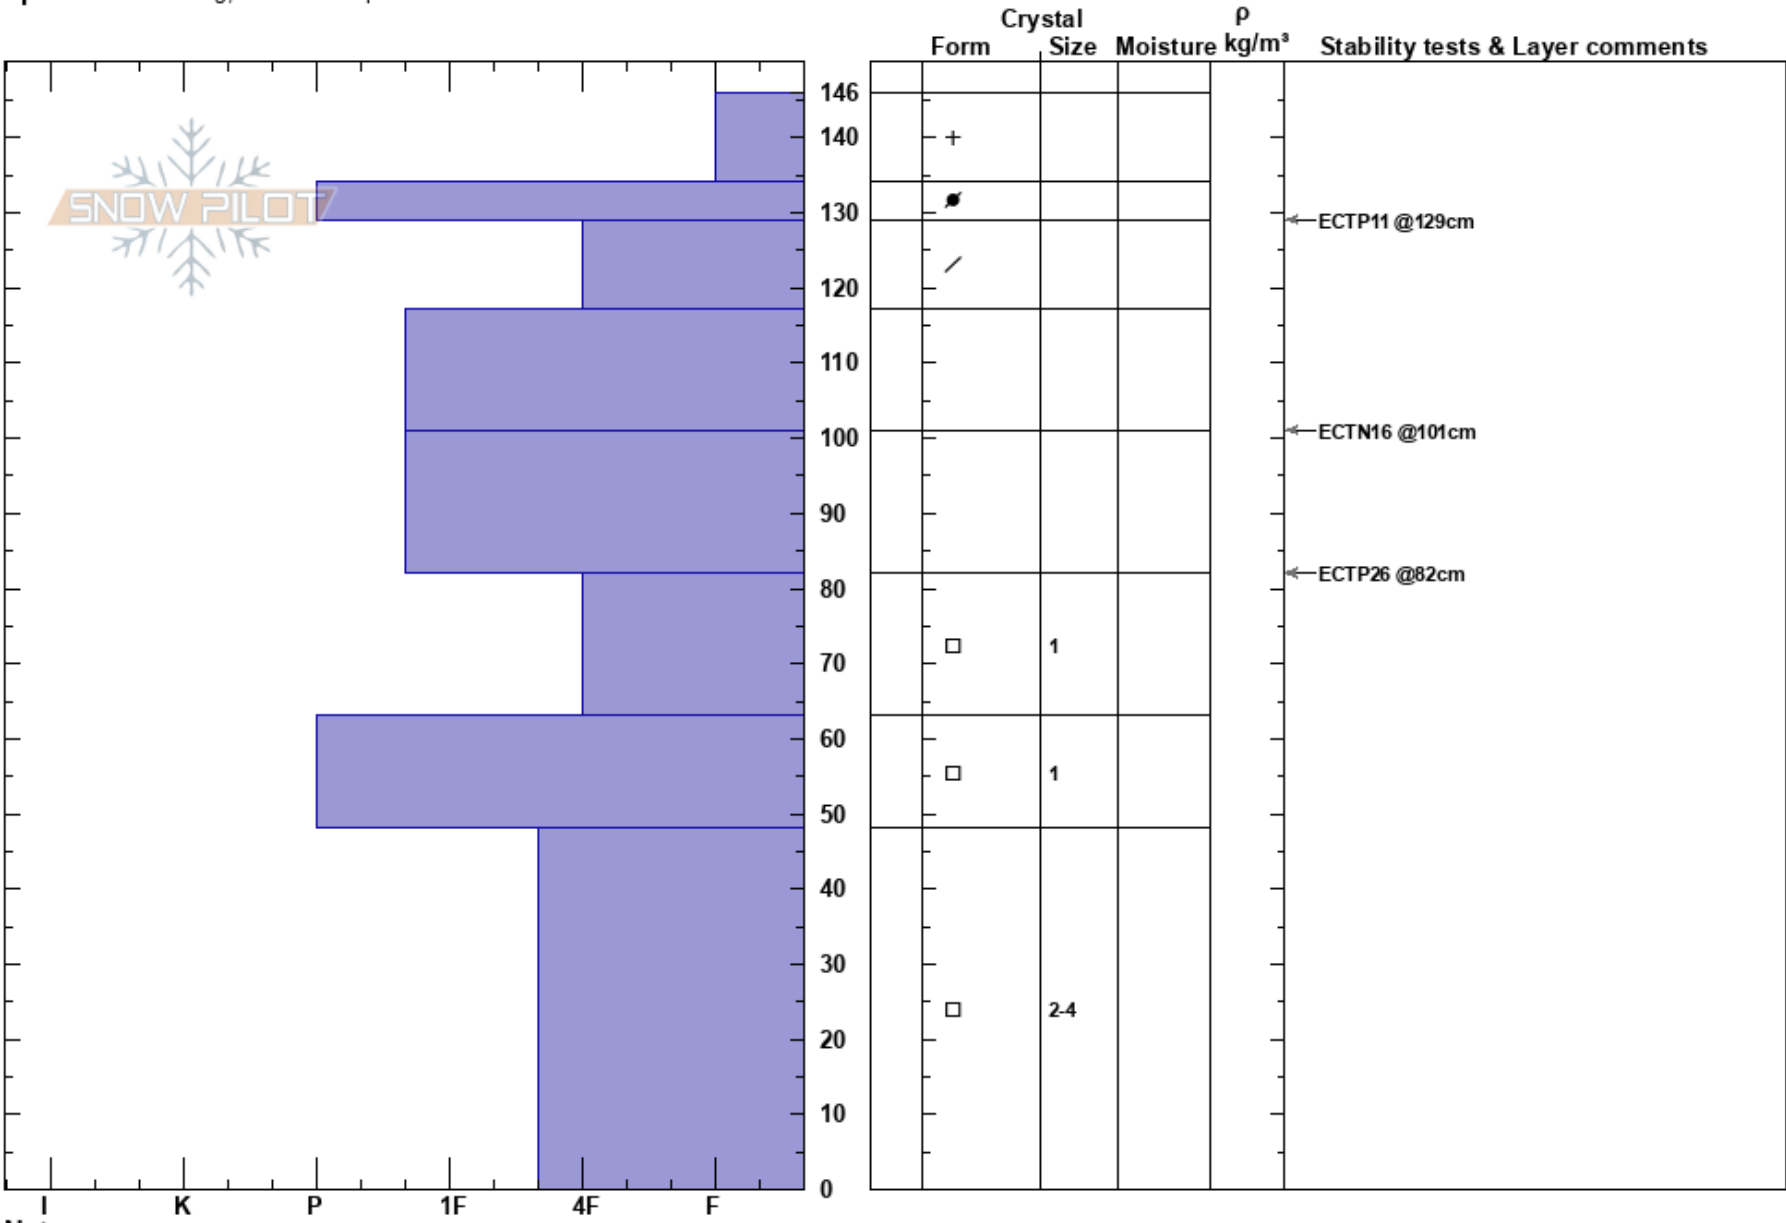

Upper Throne
 Bridger Range
 MT
 Elevation: 8437 ft
 Aspect: 60°
 Specifics: Cracking; We skied slope

Alex Marienthal
 12/26/2020 - 12:20am
 Co-ord: 45.88212N, -110.95452W
 Slope Angle: 30°
 Wind Loading: previous

Stability:
 Air Temperature:
 Sky Cover: OVC
 Precipitation: S-1
 Wind: Calm

HS:146

PF:20
 PS:10

Layer Notes:

Notes: w/ Ian Hoyer