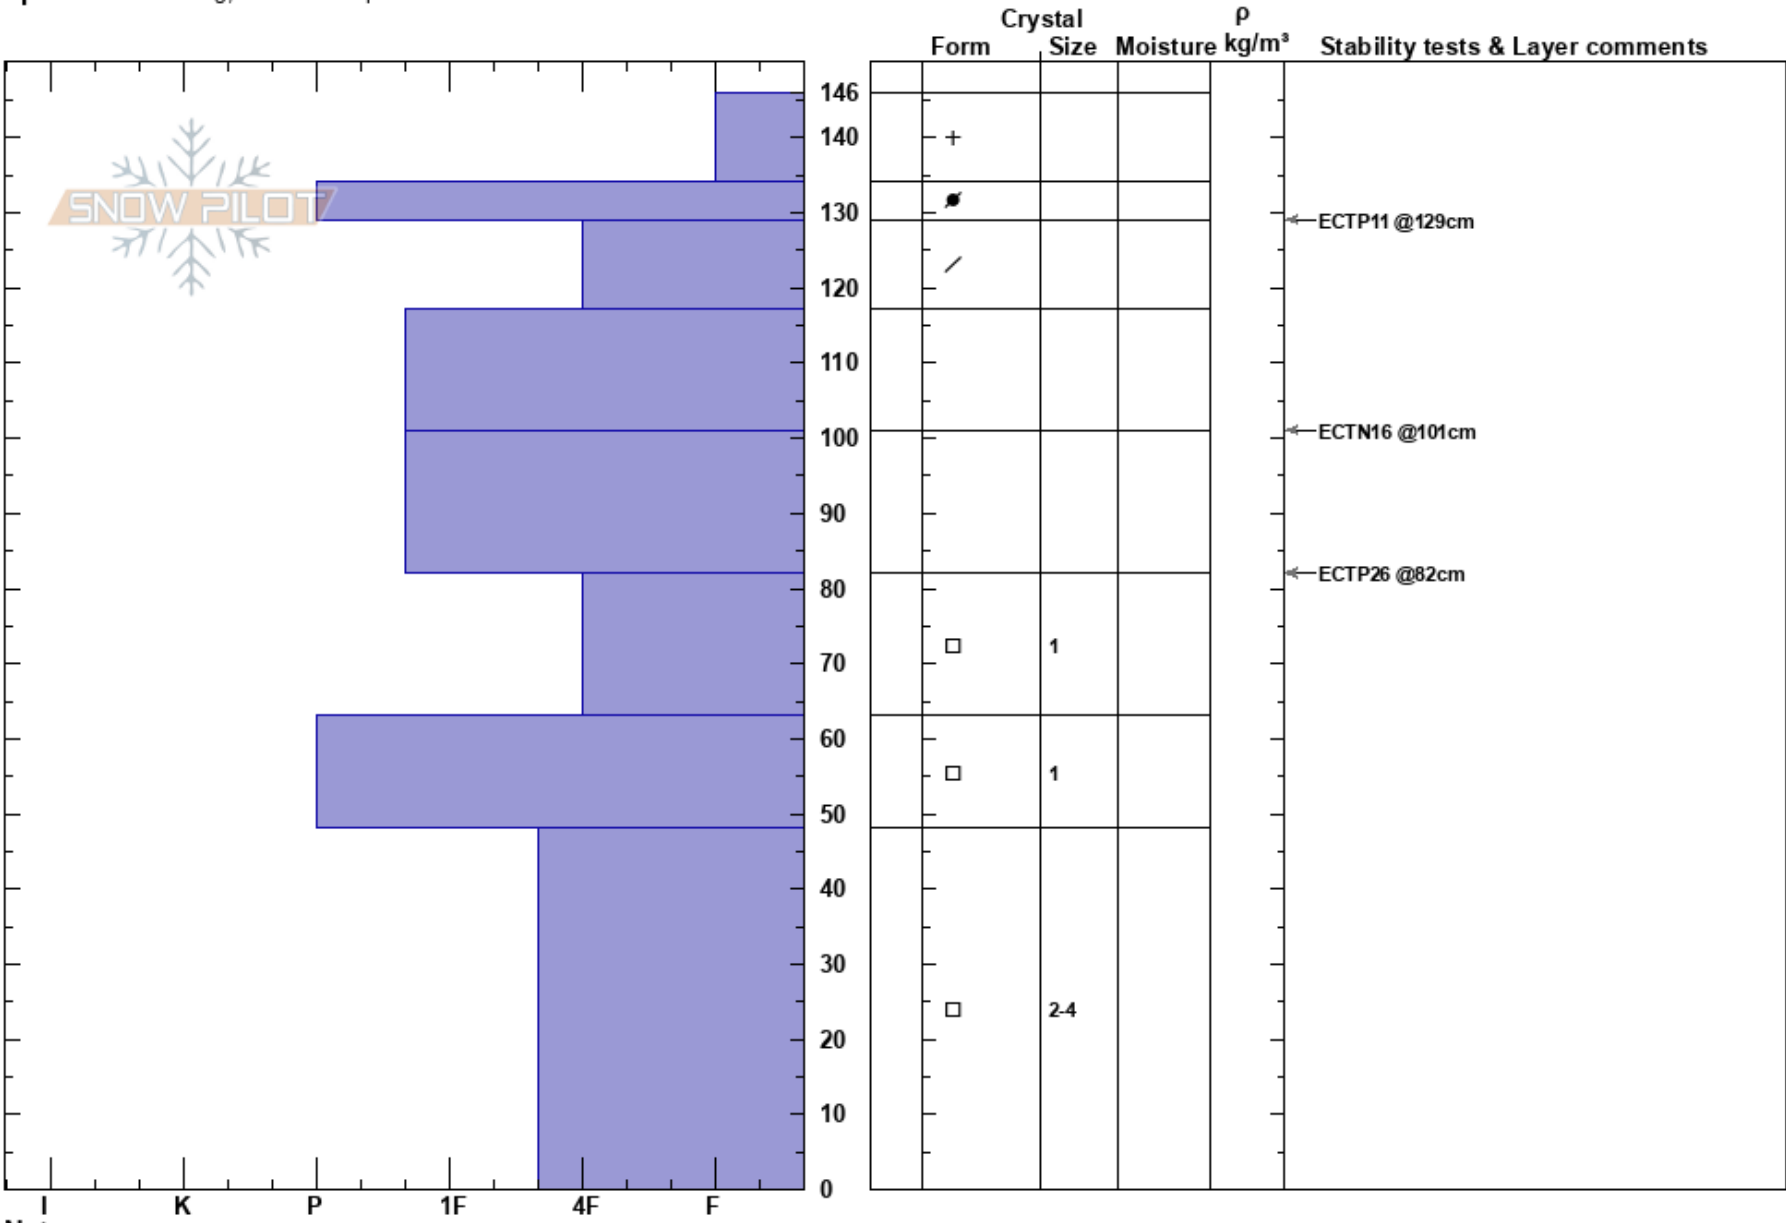

Upper Throne
 Bridger Range
 MT
 Elevation: 8437 ft
 Aspect: 60°
 Specifics: Cracking; We skied slope

Alex Marienthal
 12/26/2020 - 12:20am
 Co-ord: 45.88212N, -110.95452W
 Slope Angle: 30°
 Wind Loading: previous

Stability:
 Air Temperature:
 Sky Cover: OVC
 Precipitation: S-1
 Wind: Calm

HS:146

PF:20

PS:10

Layer Notes:

Notes: w/ Ian Hoyer