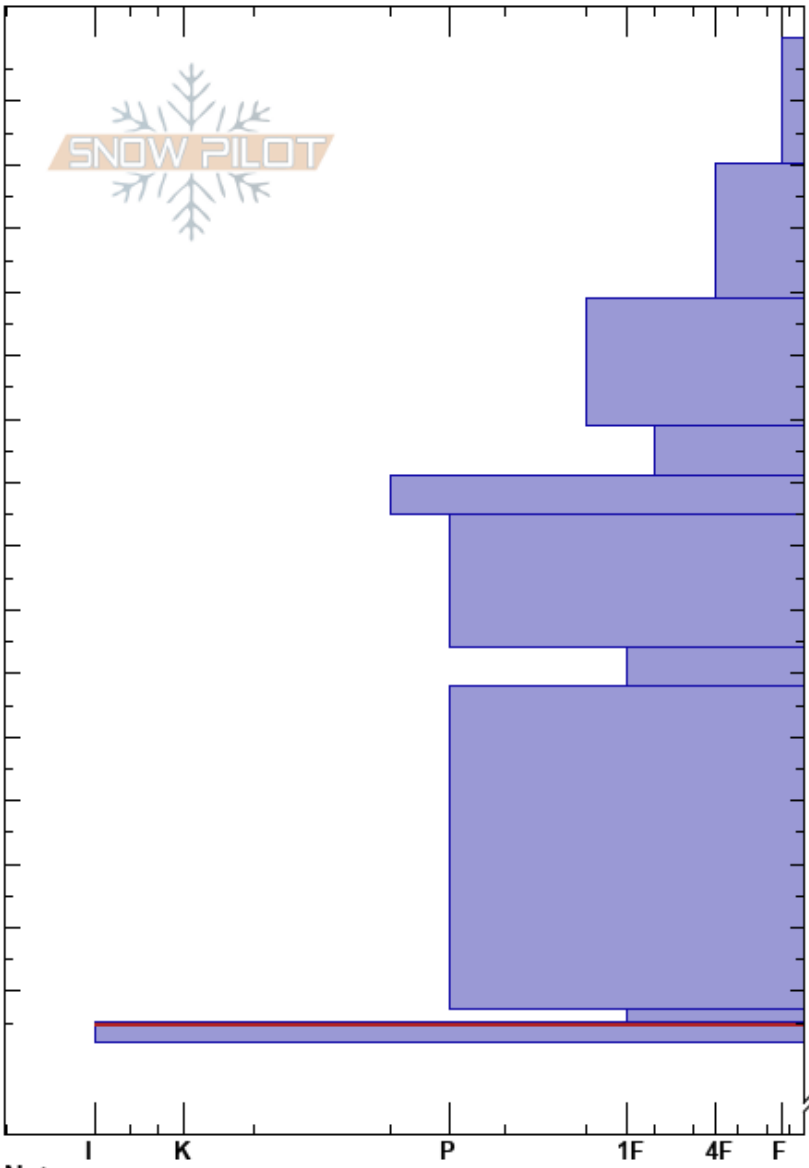

201226 Powder Pig Cent
 Monashee
 BC
 Elevation: 2080 m
 Aspect: E
 Specifics:

Monashee Powder
 26/12/2020 - 11:00
 Co-ord: 11U 400958W 5618995N
 Slope Angle: 39°
 Wind Loading:

Stability:
 Air Temperature:
 Sky Cover: OVC
 Precipitation: S1
 Wind: SE Moderate

HS:210
 155-158cm: Dec 7th
 155-158cm: Problematic layer

Depth (cm)	Crystal Form	Crystal Size	Moisture	ρ kg/m ³	Stability tests & Layer comments
0					
10	*	1-2			
20					
30	/	2			
40					
50	•	0.5-1			
60					← CT27, RP @60cm
70	⊖	1			
80	•	0.3			
90	•	0.5			
100	⊗	3-6			
110					
120	•	0.3			
130					
140					
150	⊖	1			
155	⊗⊗				← DTN @155cm Dec 7th
158					155-158cm: Dec 7th