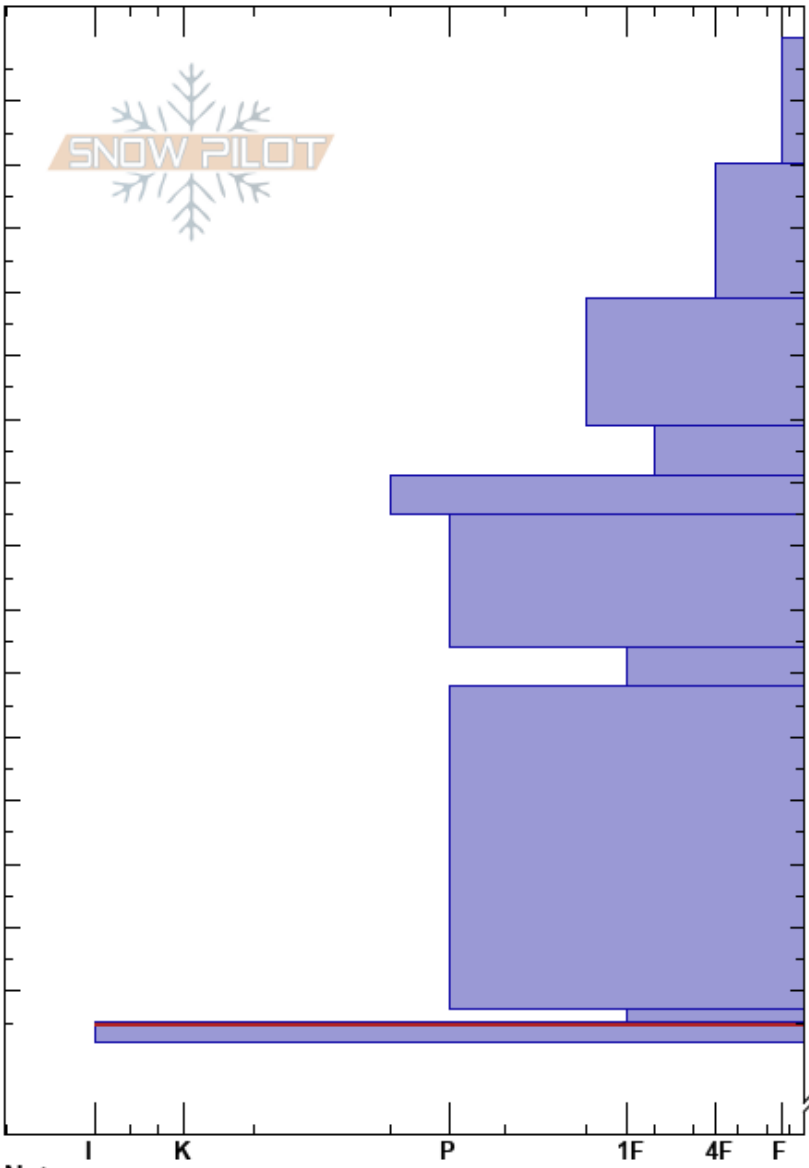

201226 Powder Pig Cent  
 Monashee  
 BC  
 Elevation: 2080 m  
 Aspect: E  
 Specifics:

Monashee Powder  
 26/12/2020 - 11:00  
 Co-ord: 11U 400958W 5618995N  
 Slope Angle: 39°  
 Wind Loading:

Stability:  
 Air Temperature:  
 Sky Cover: OVC  
 Precipitation: S1  
 Wind: SE Moderate

HS:210  
 155-158cm: Dec 7th  
 155-158cm: Problematic layer

Crystal Form	Crystal Size	Moisture	$\rho$ kg/m <sup>3</sup>	Stability tests & Layer comments
*	1-2			
/	2			
•	0.5-1			
⊖	1			← CT27, RP @60cm
•	0.3			
•	0.5			
⊗	3-6			
•	0.3			
⊖	1			
⊙⊙				← DTN @155cm Dec 7th 155-158cm: Dec 7th