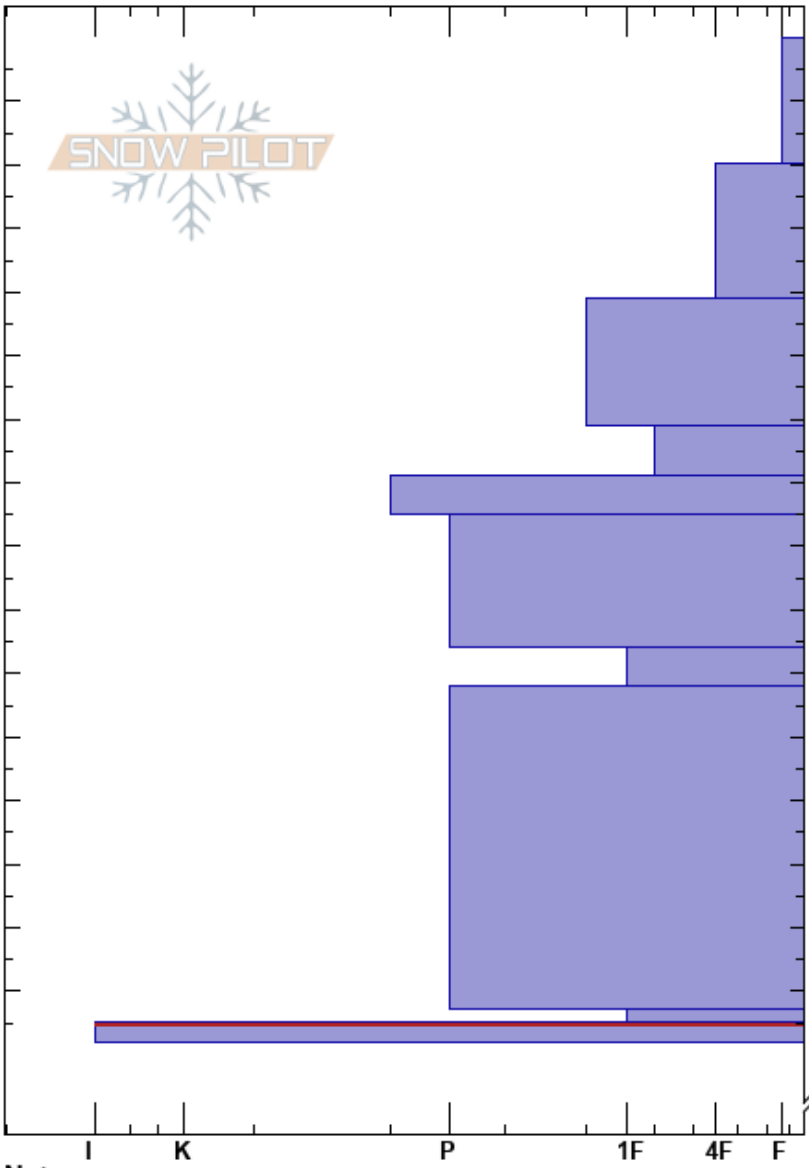

201226 Powder Pig Cent
 Monashee
 BC
 Elevation: 2080 m
 Aspect: E
 Specifics:

Monashee Powder
 26/12/2020 - 11:00
 Co-ord: 11U 400958W 5618995N
 Slope Angle: 39°
 Wind Loading:

Stability:
 Air Temperature:
 Sky Cover: OVC
 Precipitation: S1
 Wind: SE Moderate

HS:210
 155-158cm: Dec 7th
 155-158cm: Problematic layer

Depth (cm)	Crystal Form	Crystal Size	Moisture	ρ kg/m ³	Stability tests & Layer comments
0					
10	*	1-2			
20					
30	/	2			
40					
50	•	0.5-1			
60					← CT27, RP @60cm
70	⊖	1			
80	•	0.3			
90	•	0.5			
100	⊗	3-6			
110					
120	•	0.3			
130					
140					
150	⊖	1			
155	⊙⊙				← DTN @155cm Dec 7th
158					155-158cm: Dec 7th