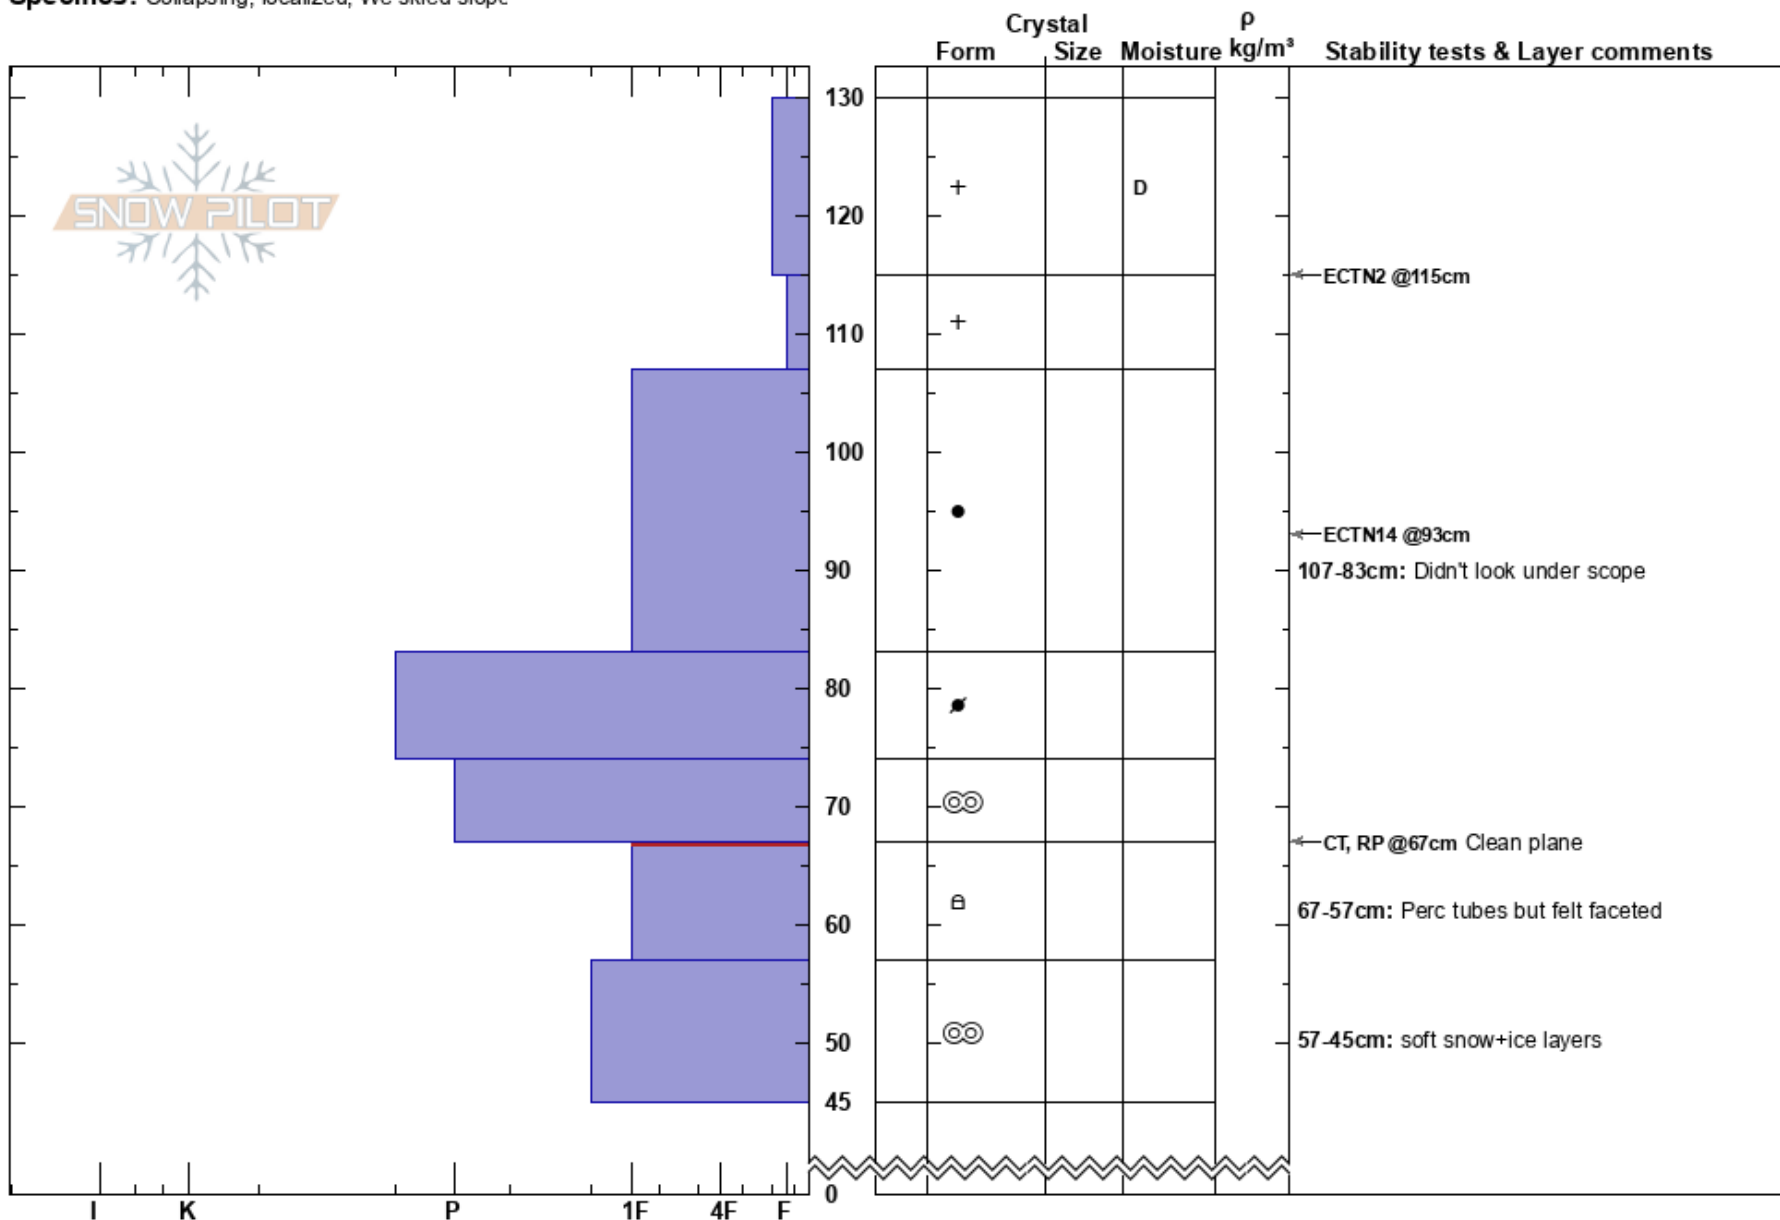

Twinning - upper
 Elk Mountains
 CO
Elevation: 1300 ft
Aspect: 190°
Specifics: Collapsing, localized; We skied slope

blase reardon
 04/04/2017 - 1:00pm
Co-ord: 13S 364360E 4332296N
Slope Angle: 27°
Wind Loading: yes

Stability:
Air Temperature:
Sky Cover: X
Precipitation: S2
Wind: NW Moderate

HS: 130
PS: 15
Layer Notes:
 107-83cm: Didn't look under scope
 67-57cm: Perc tubes but felt faceted
 67-57cm: Problematic layer
 57-45cm: soft snow+ice layers

Notes: Wx a little rough for grain type w scope. Typed by feel & look.