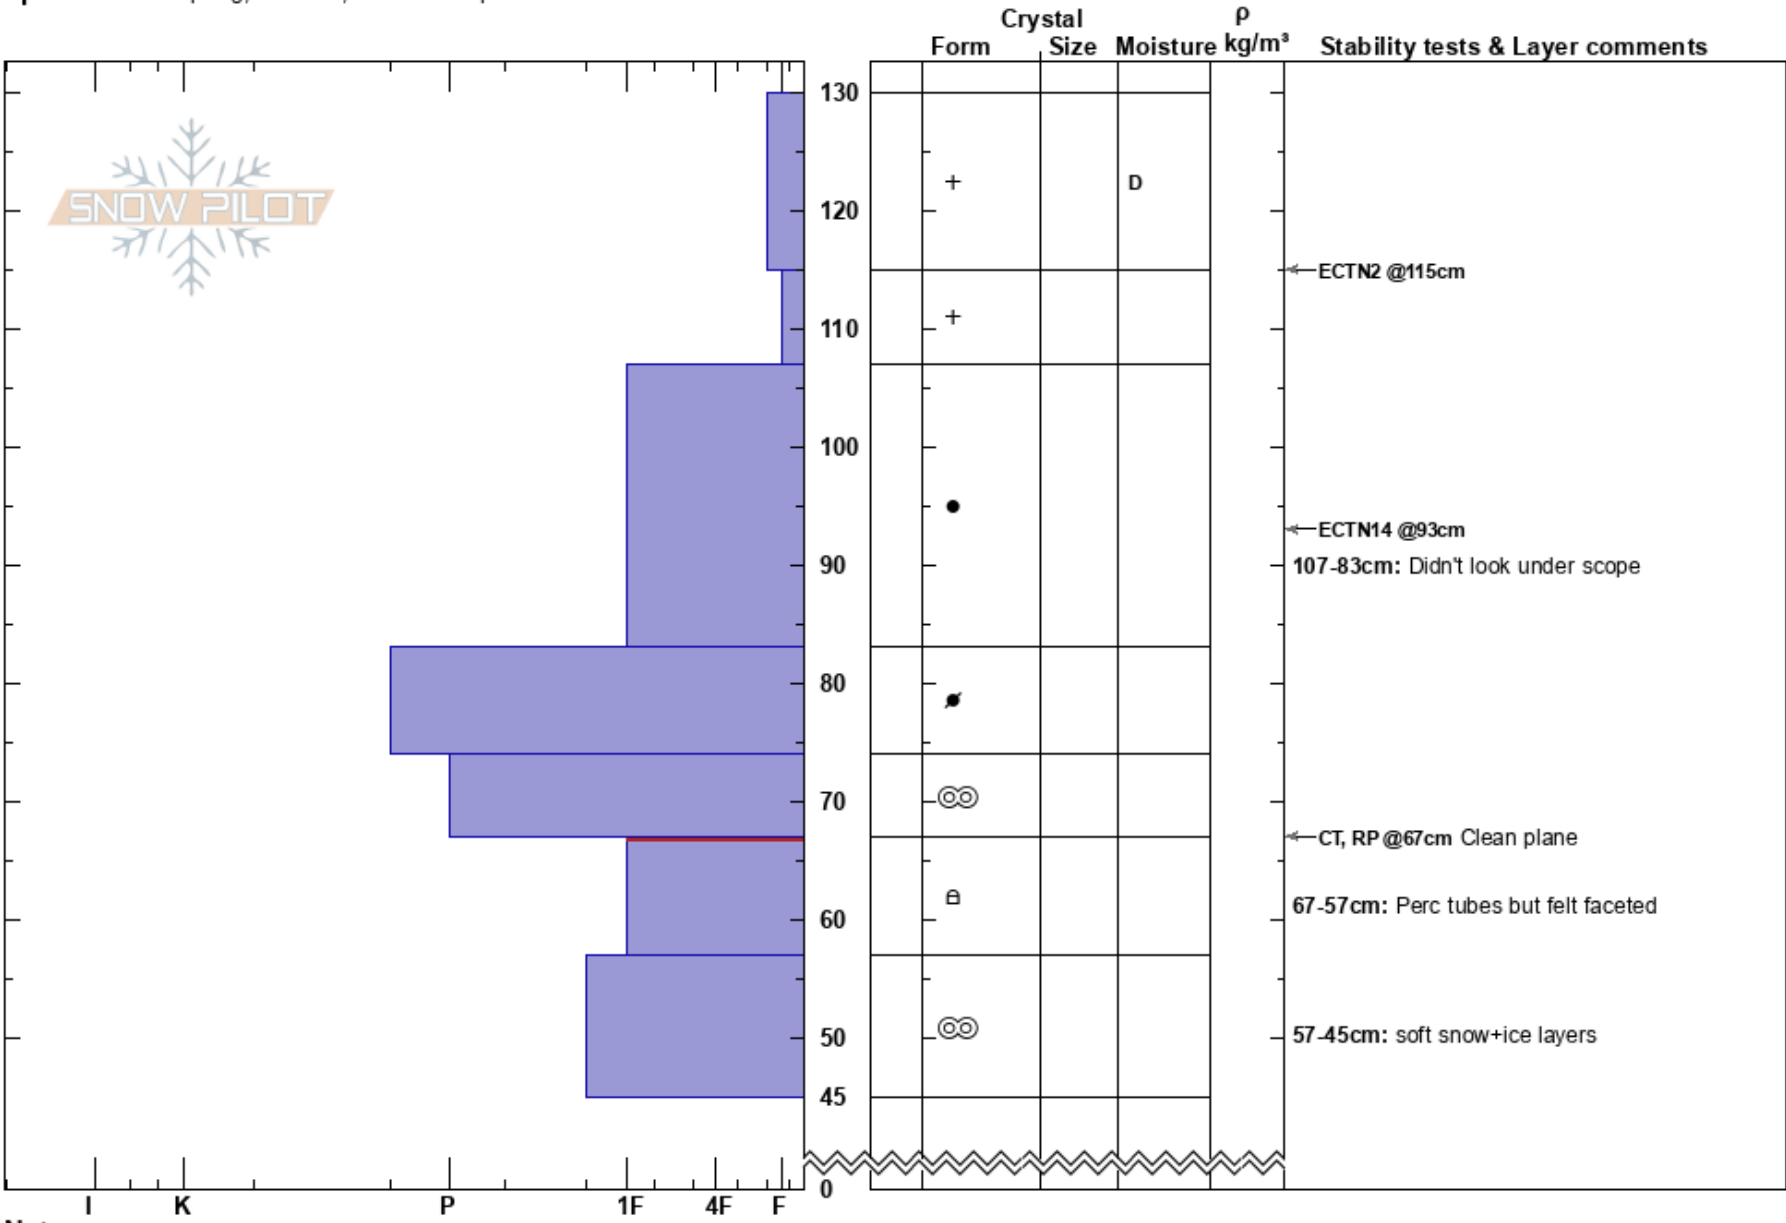

Twinning - upper
 Elk Mountains
 CO
Elevation: 1300 ft
Aspect: 190°
Specifics: Collapsing, localized; We skied slope

blase reardon
 04/04/2017 - 1:00pm
Co-ord: 13S 364360E 4332296N
Slope Angle: 27°
Wind Loading: yes

Stability:
Air Temperature:
Sky Cover: X
Precipitation: S2
Wind: NW Moderate

HS: 130
PS: 15
Layer Notes:
 107-83cm: Didn't look under scope
 67-57cm: Perc tubes but felt faceted
 67-57cm: Problematic layer
 57-45cm: soft snow+ice layers

Notes: Wx a little rough for grain type w scope. Typed by feel & look.