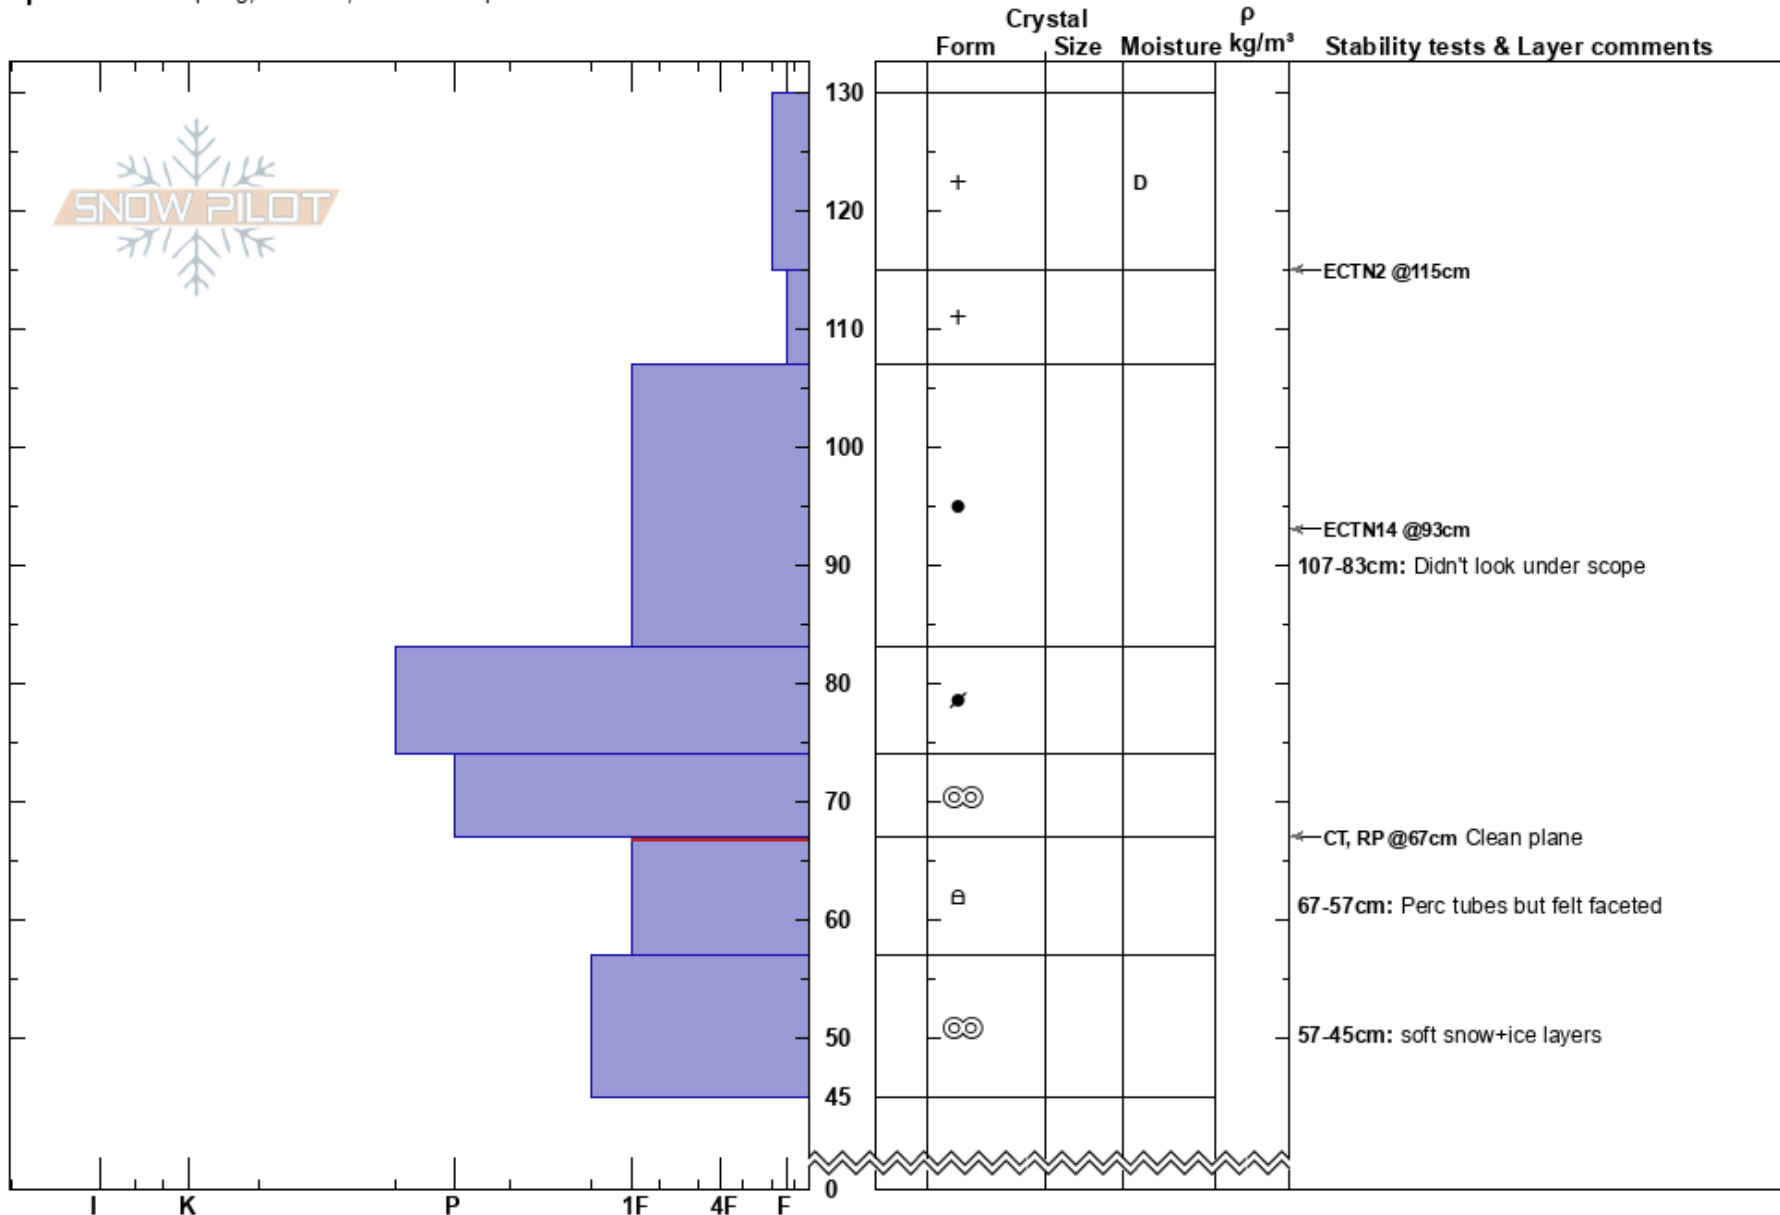

Twinning - upper
 Elk Mountains
 CO
Elevation: 1300 ft
Aspect: 190°
Specifics: Collapsing, localized; We skied slope

blase reardon
 04/04/2017 - 1:00pm
Co-ord: 13S 364360E 4332296N
Slope Angle: 27°
Wind Loading: yes

Stability:
Air Temperature:
Sky Cover: X
Precipitation: S2
Wind: NW Moderate

HS: 130
PS: 15
Layer Notes:
 107-83cm: Didn't look under scope
 67-57cm: Perc tubes but felt faceted
 67-57cm: Problematic layer
 57-45cm: soft snow+ice layers

Notes: Wx a little rough for grain type w scope. Typed by feel & look.