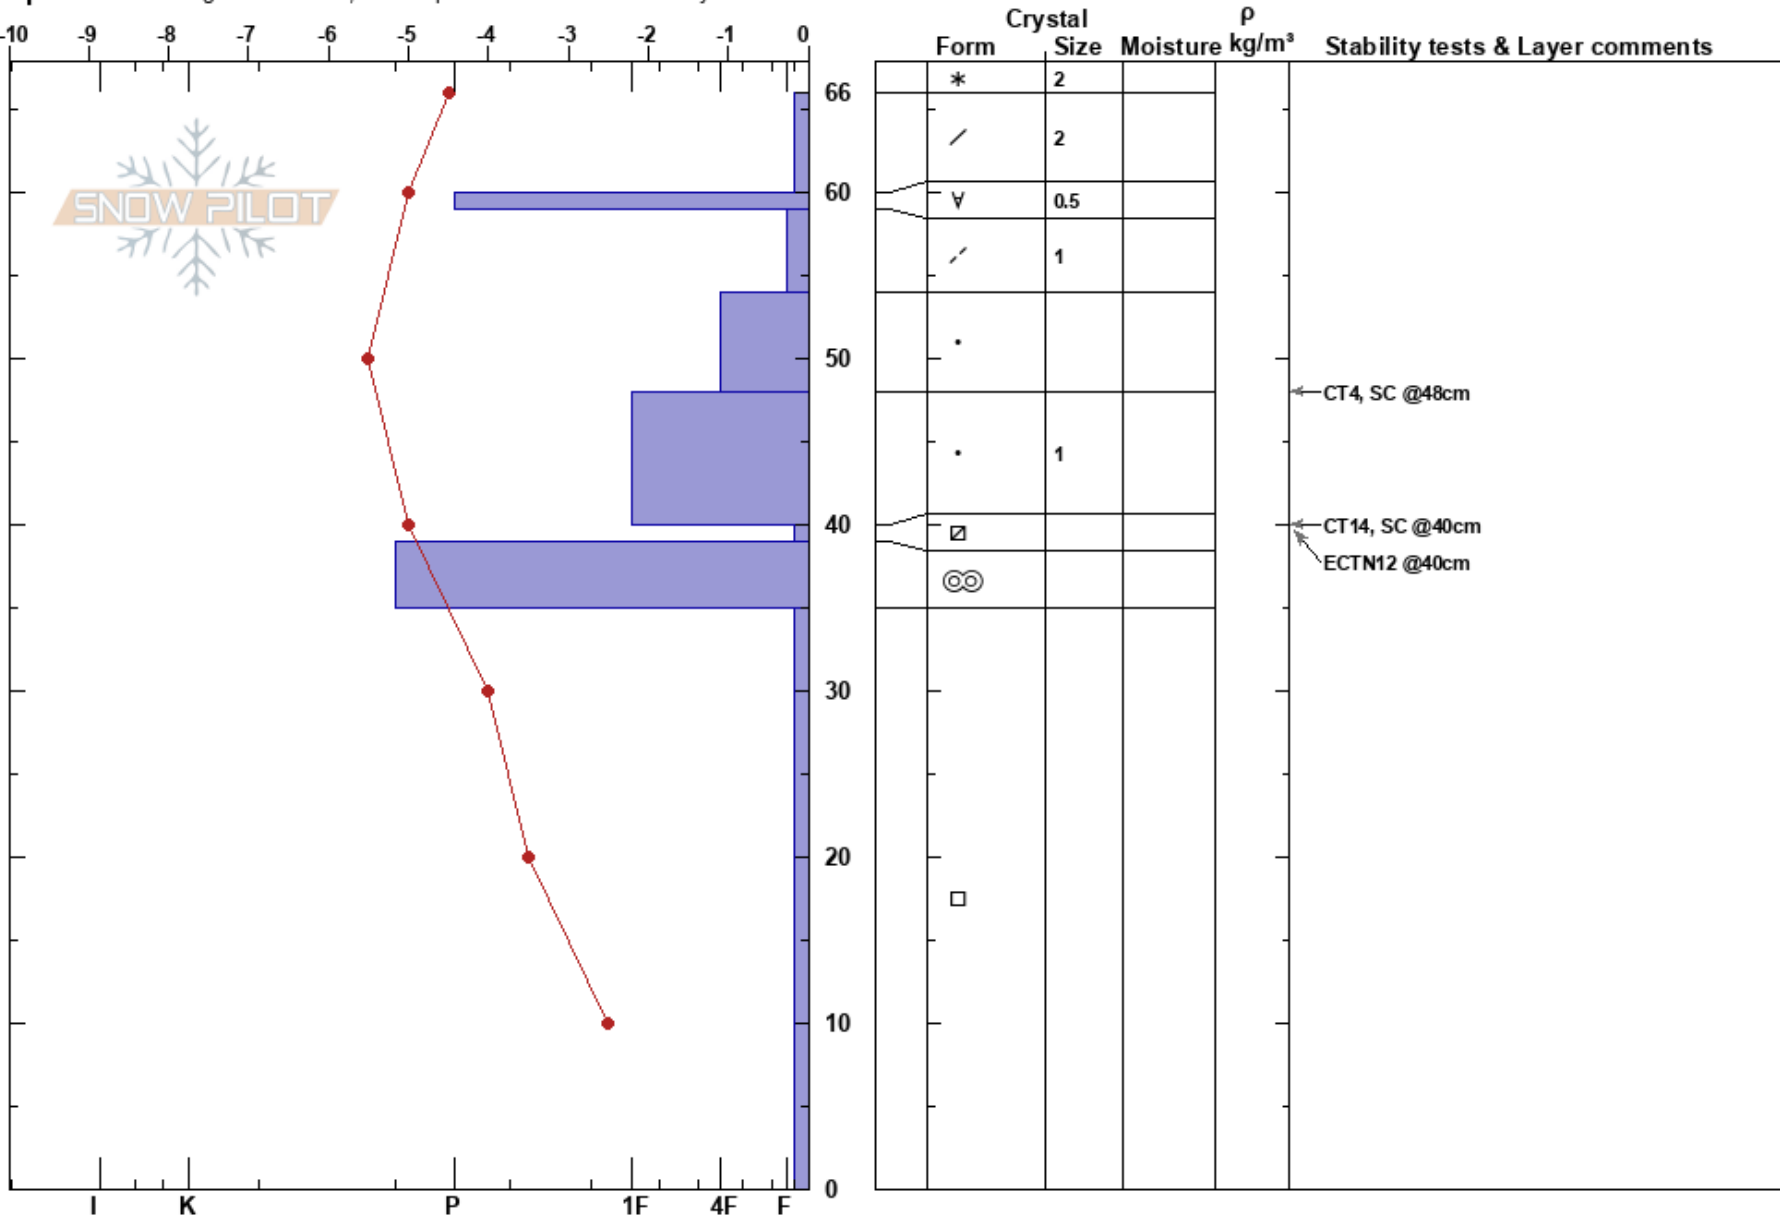

Church
Wasatch Range
UT
Elevation: 8423 ft
Aspect: NE

Jon Hall
12/26/2020 - 2:00pm
Co-ord: 41.20530N, -111.87310E
Slope Angle: 28°
Wind Loading:

Stability: **HS:66**
Air Temperature: -5°C
Sky Cover: OVC
Precipitation: S1
Wind: SW Moderate

Layer Notes:
40-39cm: Problematic layer
PF:40
PS: 10

Specifics: Pit dug in a Ski Area; Pit is representative of backcountry

Notes: