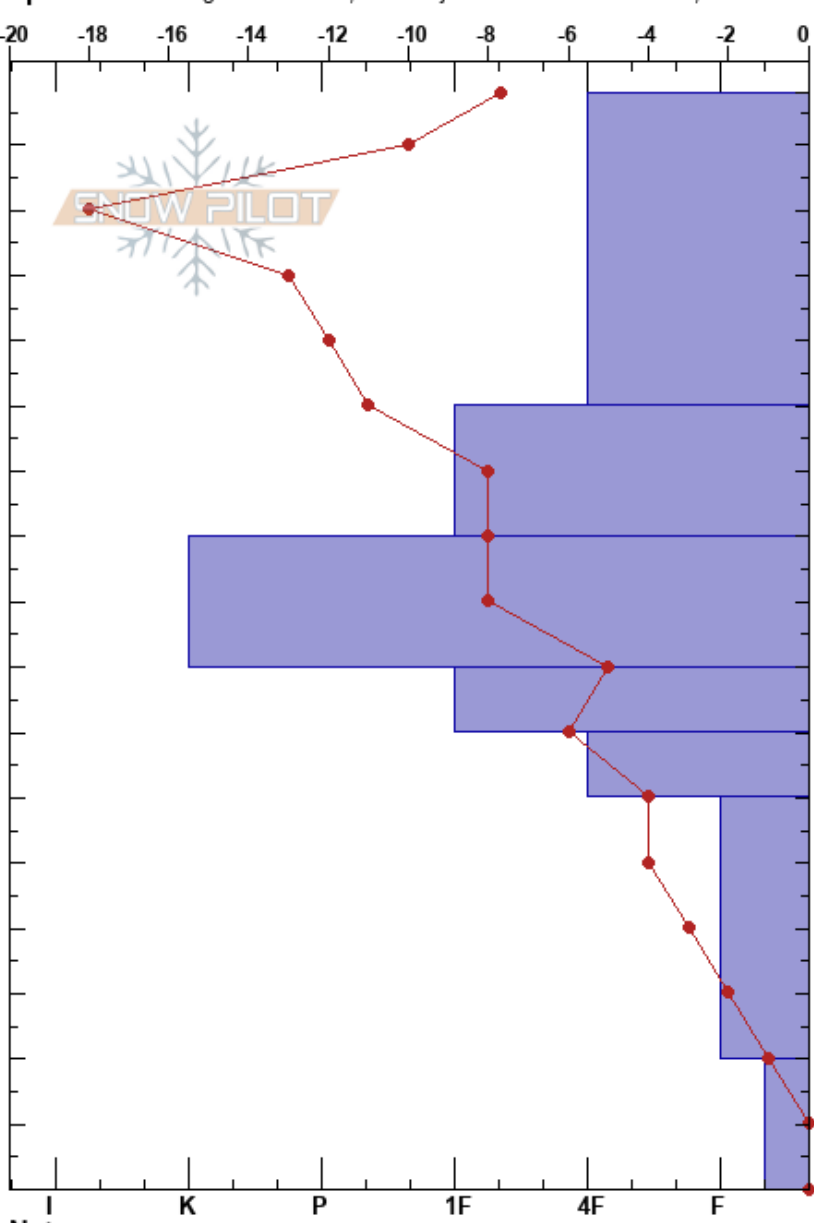

Lupin/fireberry Nathan Bash  
 Indian Peaks, Front Rang 12/26/2020 - 9:00am  
 CO  
**Elevation:** 3505 m  
**Aspect:** 110°  
**Specifics:** Pit dug in a Ski Area; Pit is adjacent to avalanche: flank;

**Stability:** HS:168  
**Air Temperature:** -7.7°C PF:14 80-70cm:Problematic layer  
**Sky Cover:** CLR PS:0  
**Precipitation:** NO  
**Wind:** NW Light Breeze

Form	Crystal		ρ kg/m³	Stability tests & Layer comments
	Size	Moisture		
/	0.5			←ECTN11 @147cm
⊙⊙	1-2			
⊙⊙	1-2			
⊙⊙	1-2			
□	1			←STE @60cm ←PST80/100 (End) @60cm
□	2			
^	2			