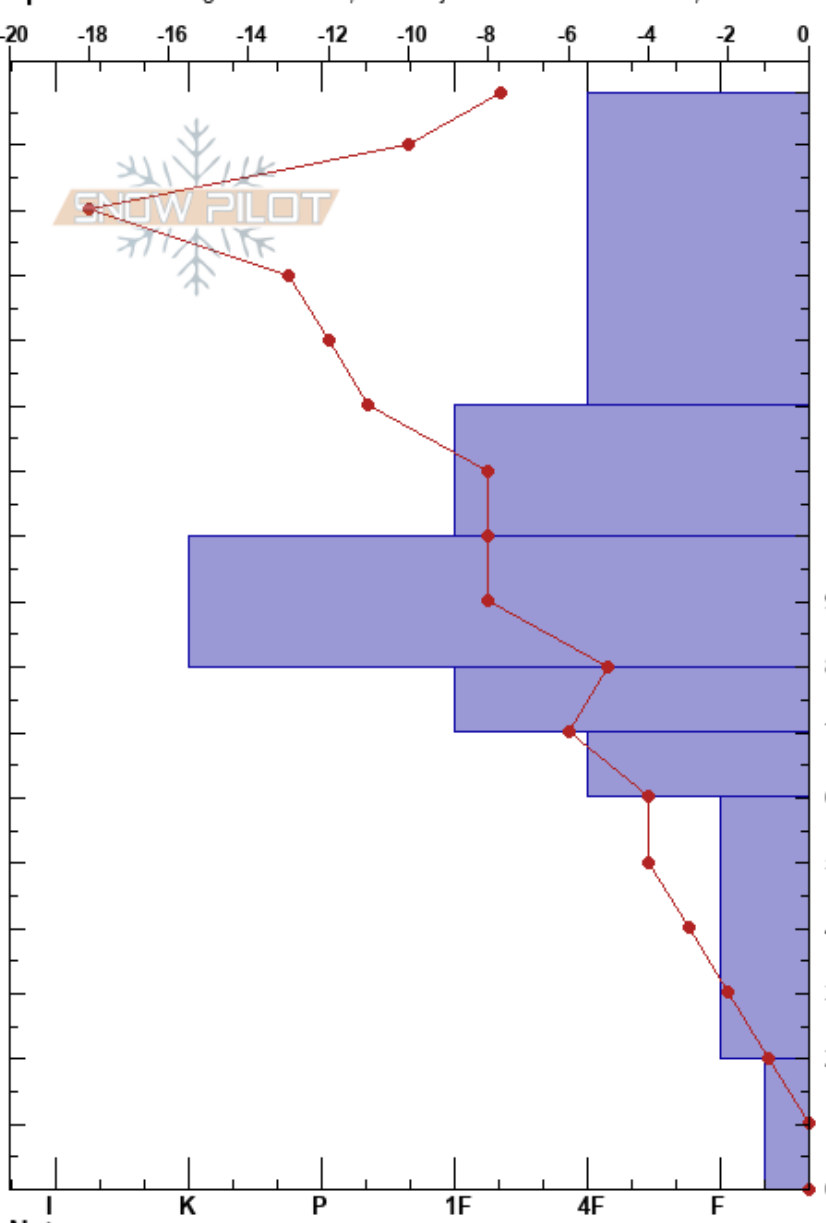

Lupin/fireberry Nathan Bash
 Indian Peaks, Front Rang 12/26/2020 - 9:00am
 CO
Elevation: 3505 m
Aspect: 110°
Specifics: Pit dug in a Ski Area; Pit is adjacent to avalanche: flank;

Stability: HS:168
Air Temperature: -7.7°C PF:14 80-70cm:Problematic layer
Sky Cover: CLR PS:0
Precipitation: NO
Wind: NW Light Breeze

Form	Crystal		ρ kg/m³	Stability tests & Layer comments
	Size	Moisture		
/	0.5			←ECTN11 @147cm
⊙⊙	1-2			
⊙⊙	1-2			
⊙⊙	1-2			
□	1			←STE @60cm ←PST80/100 (End) @60cm
□	2			
^	2			

Notes: