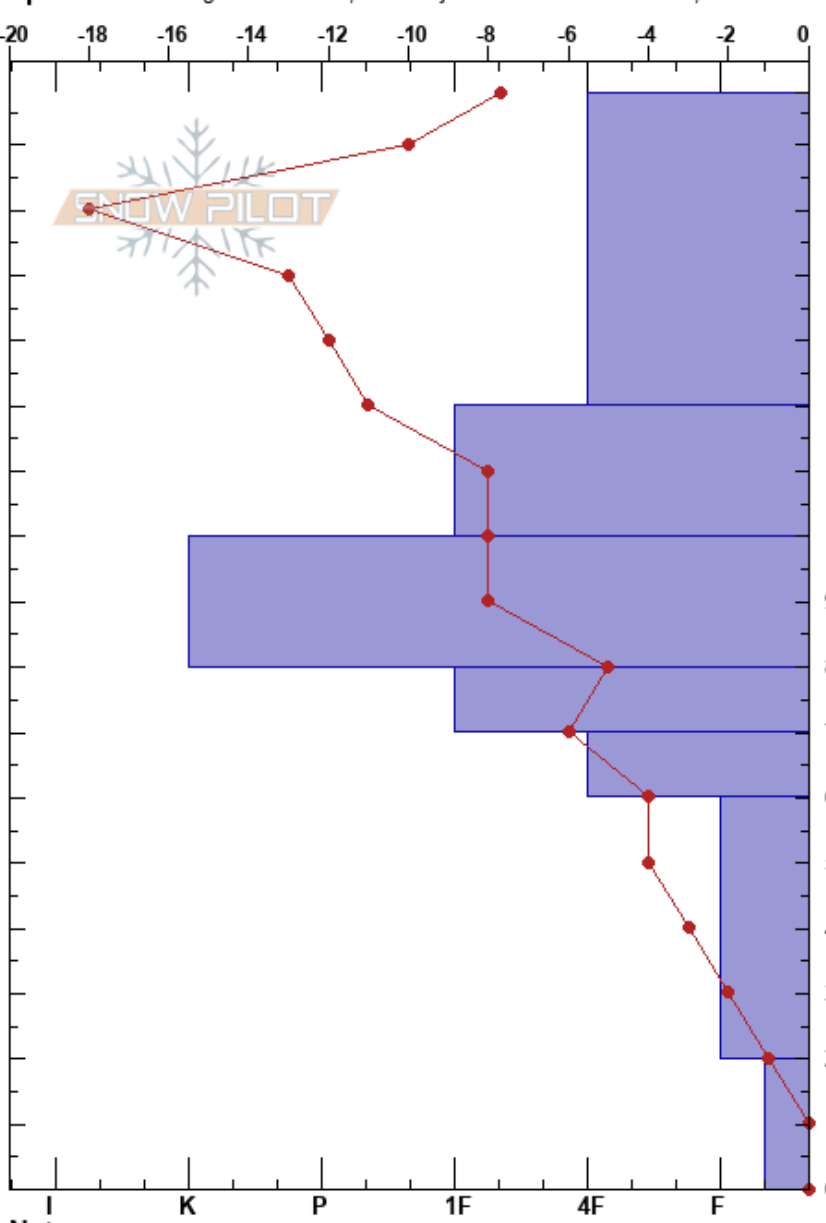

Lupin/fireberry Nathan Bash
 Indian Peaks, Front Rang 12/26/2020 - 9:00am
 CO
Elevation: 3505 m
Aspect: 110°
Specifics: Pit dug in a Ski Area; Pit is adjacent to avalanche: flank;

Stability: HS:168
Air Temperature: -7.7°C PF:14 80-70cm:Problematic layer
Sky Cover: CLR PS:0
Precipitation: NO
Wind: NW Light Breeze

Form	Crystal		ρ kg/m³	Stability tests & Layer comments
	Size	Moisture		
/	0.5			← ECTN11 @147cm
⊙⊙	1-2			
⊙⊙	1-2			
⊙⊙	1-2			
□	1			← STE @60cm ← PST80/100 (End) @60cm
□	2			
^	2			

Notes: