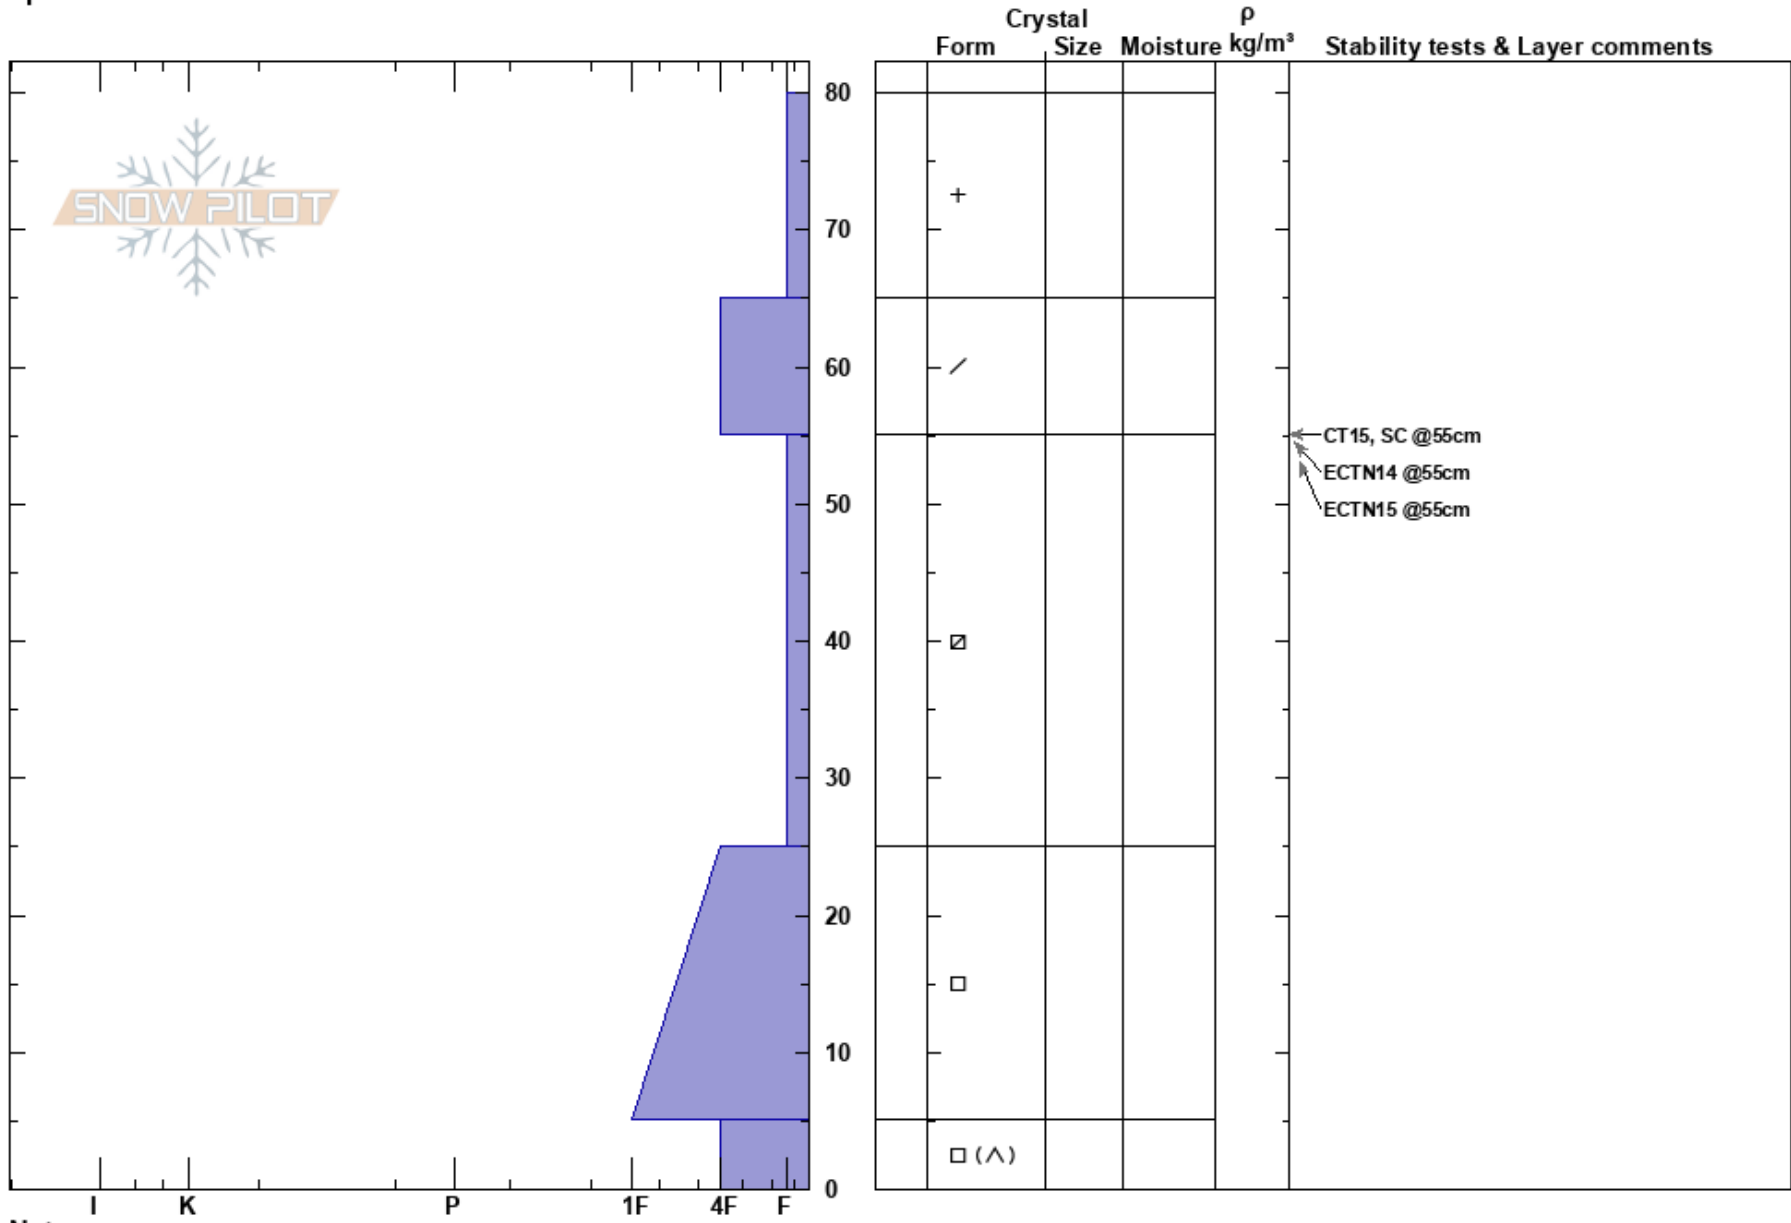

Blue Point Test slope
 San Juan Range
 CO
 Elevation: 11169 ft
 Aspect: 60°
 Specifics:

Jeff Davis
 12/25/2020 - 2:00pm
 Co-ord: 37.91014N, -107.70756W
 Slope Angle: 15°
 Wind Loading:

Stability:
 Air Temperature:
 Sky Cover: CLR
 Precipitation: NO
 Wind:

HS:80
 PF:60
 PS:25
 55-25cm:Problematic layer

Notes: