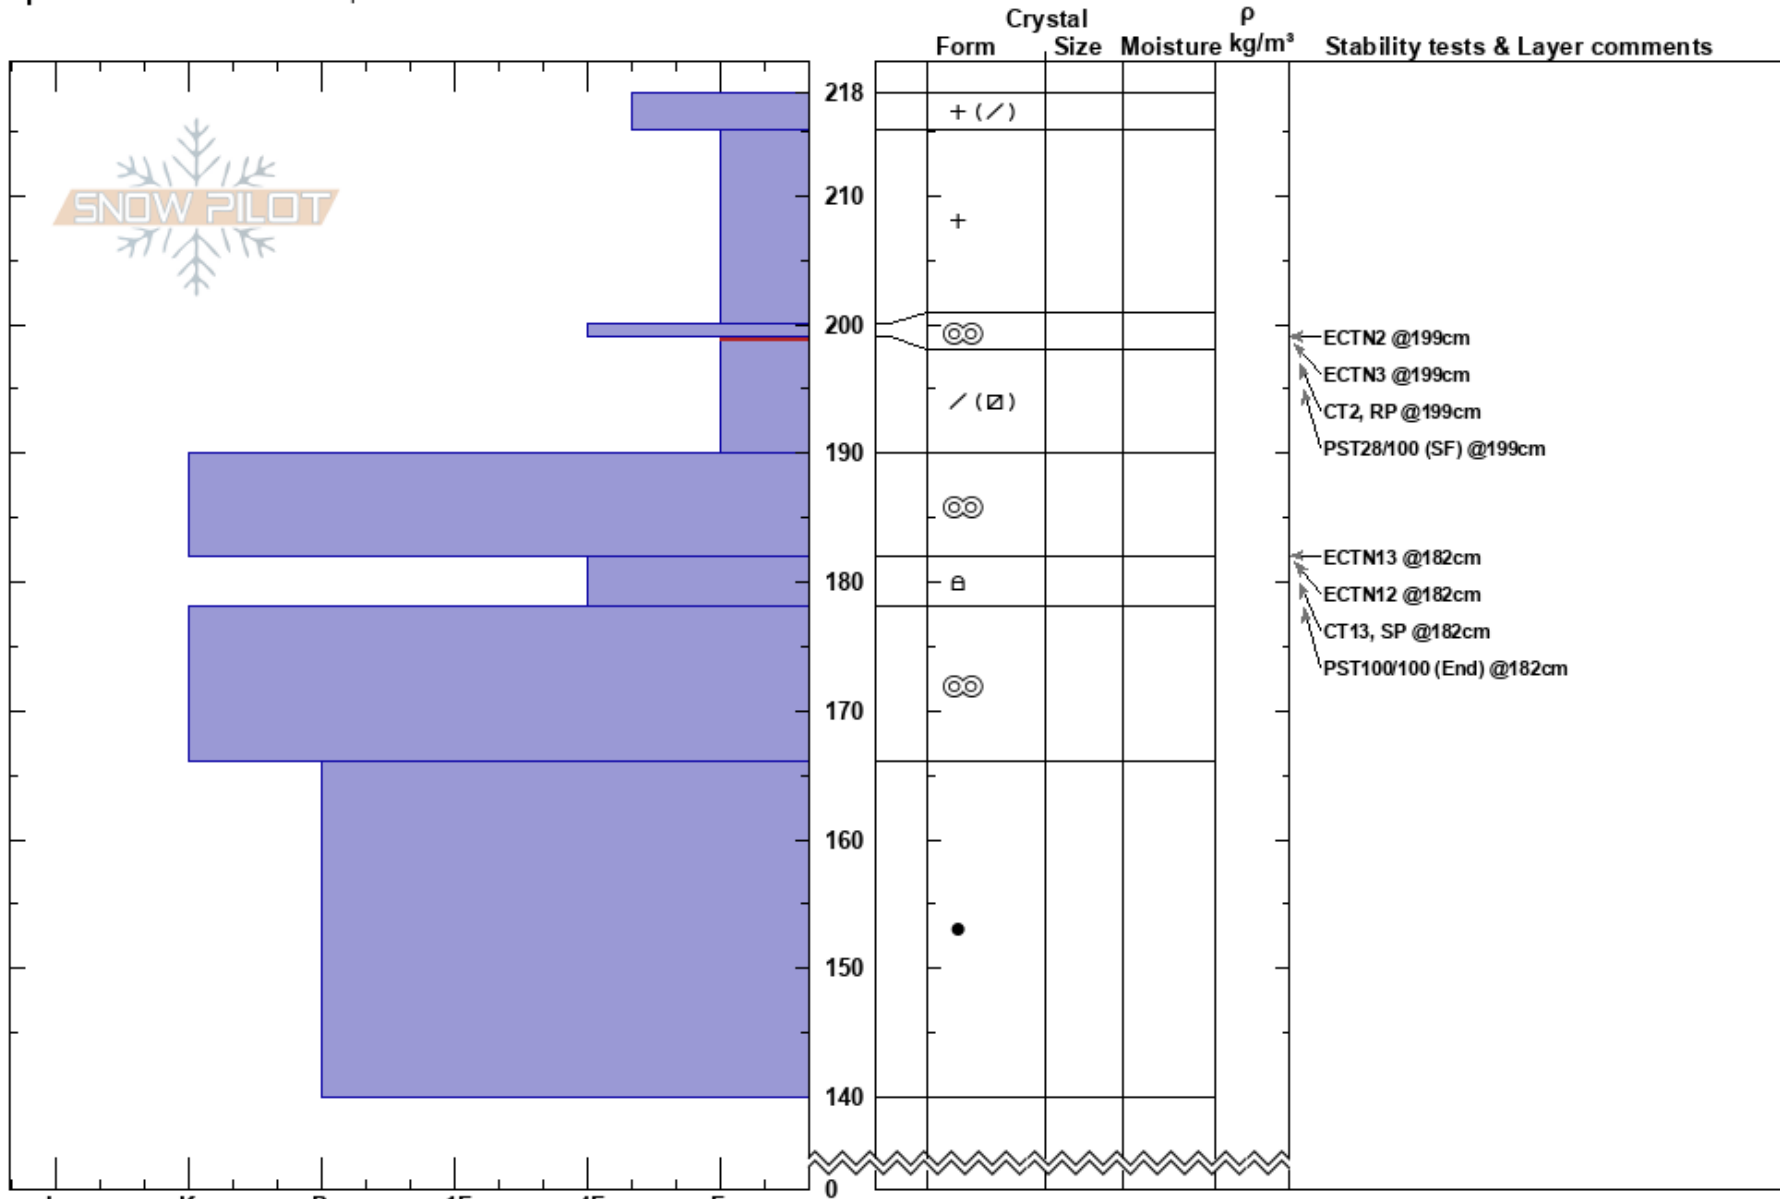

Fremont Pass
 Sawatch
 CO
Elevation:
Aspect: 100°
Specifics: We snowmobiled slope

Ian Hoyer
 04/04/2017 - 12:00pm
Co-ord: 39.37709N, -106.24516W
Slope Angle: 26°
Wind Loading: no

Stability: Fair Stable
Air Temperature:
Sky Cover: BKN
Precipitation: NO
Wind: Calm

HS:218
Layer Notes:
 199-190cm:Problematic layer

Notes: Intermittent sun had formed a very thin & soft skin at the surface. Almost no wind affect near treeline.