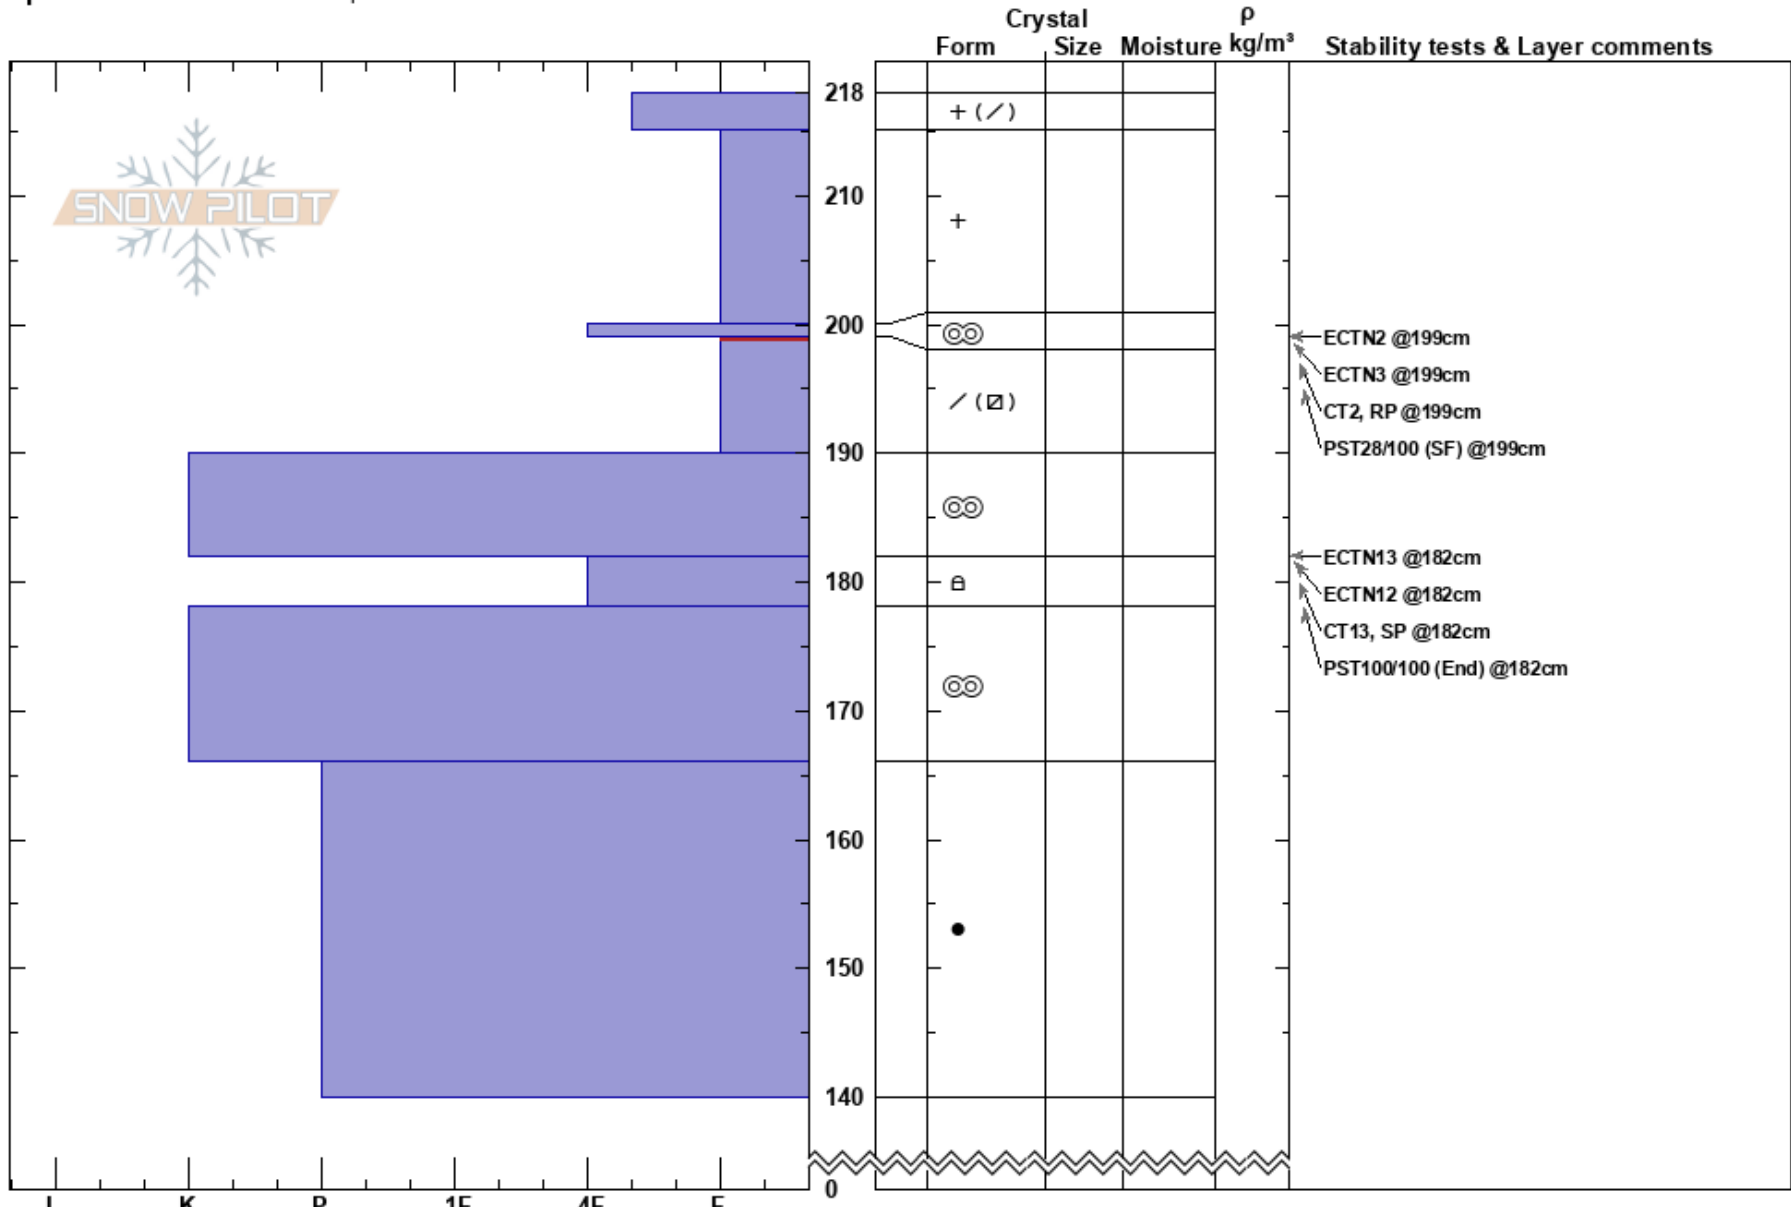

Fremont Pass
 Sawatch
 CO
Elevation:
Aspect: 100°
Specifics: We snowmobiled slope

Ian Hoyer
 04/04/2017 - 12:00pm
Co-ord: 39.37709N, -106.24516W
Slope Angle: 26°
Wind Loading: no

Stability: Fair Stable
Air Temperature:
Sky Cover: BKN
Precipitation: NO
Wind: Calm

HS:218
Layer Notes:
 199-190cm:Problematic layer

Notes: Intermittent sun had formed a very thin & soft skin at the surface. Almost no wind affect near treeline.